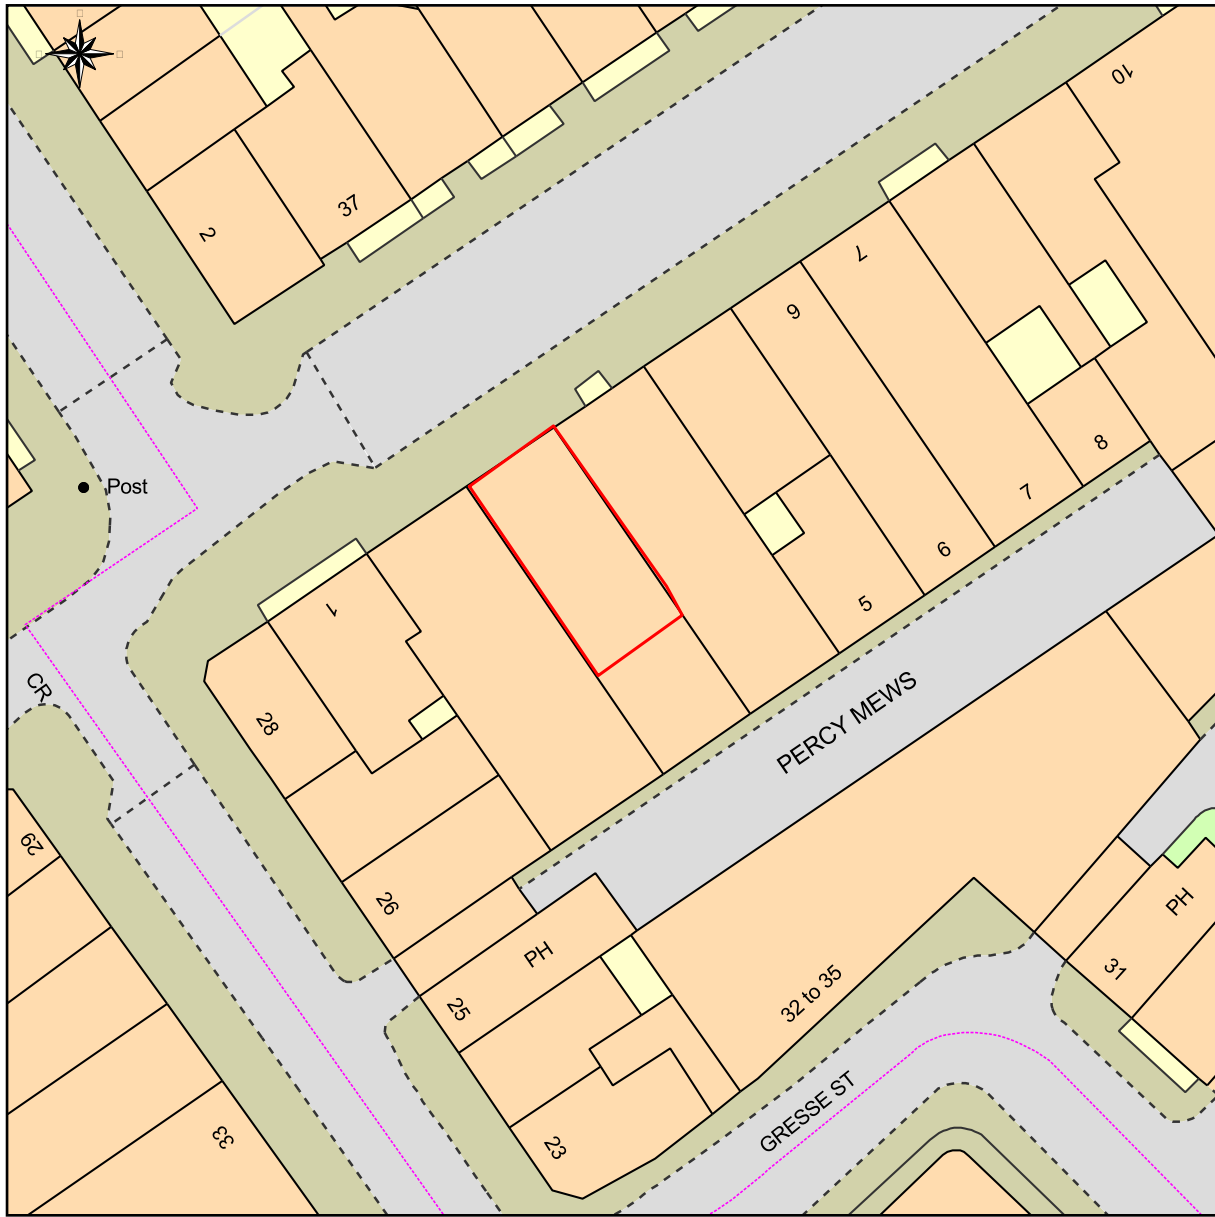

Site Plan/Block Plan of 3 Percy Street, London W1T 1DE

Document Ref: AHI/0516/33

This Plan includes the following Licensed Data: OS MasterMap Colour PDF Site Plan/Block Plan by the Ordnance Survey National Geographic Database and incorporating surveyed revision available at the date of production. Reproduction in whole or in part is prohibited without the prior permission of Ordnance Survey. The representation of a road, track or path is no evidence of a right of way. The representation of features, as lines is no evidence of a property boundary. © Crown copyright and database rights, 2016. Ordnance Survey 0100031673

0m 5m 10m 15m 20m 25m 30m 35m 40m

Scale: 1:500, paper size: A4