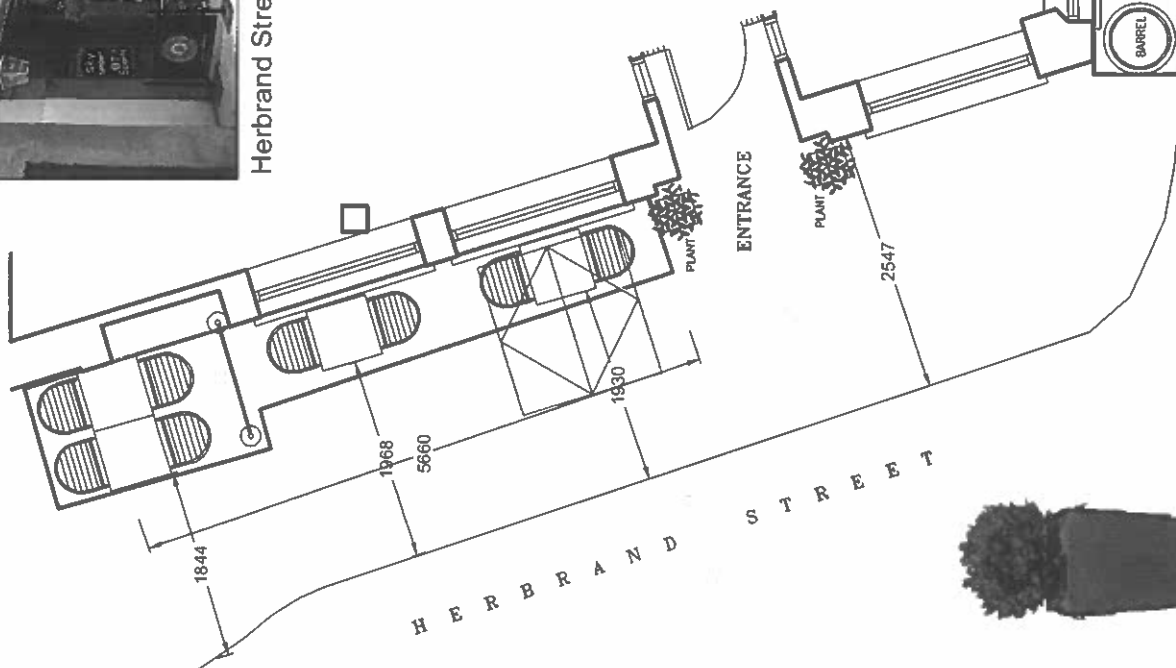

PLANTING

C O L O N N A D E S T R E E T

P A V E M E N T L A Y O U T P L A N

UPDATED FINAL PLAN.