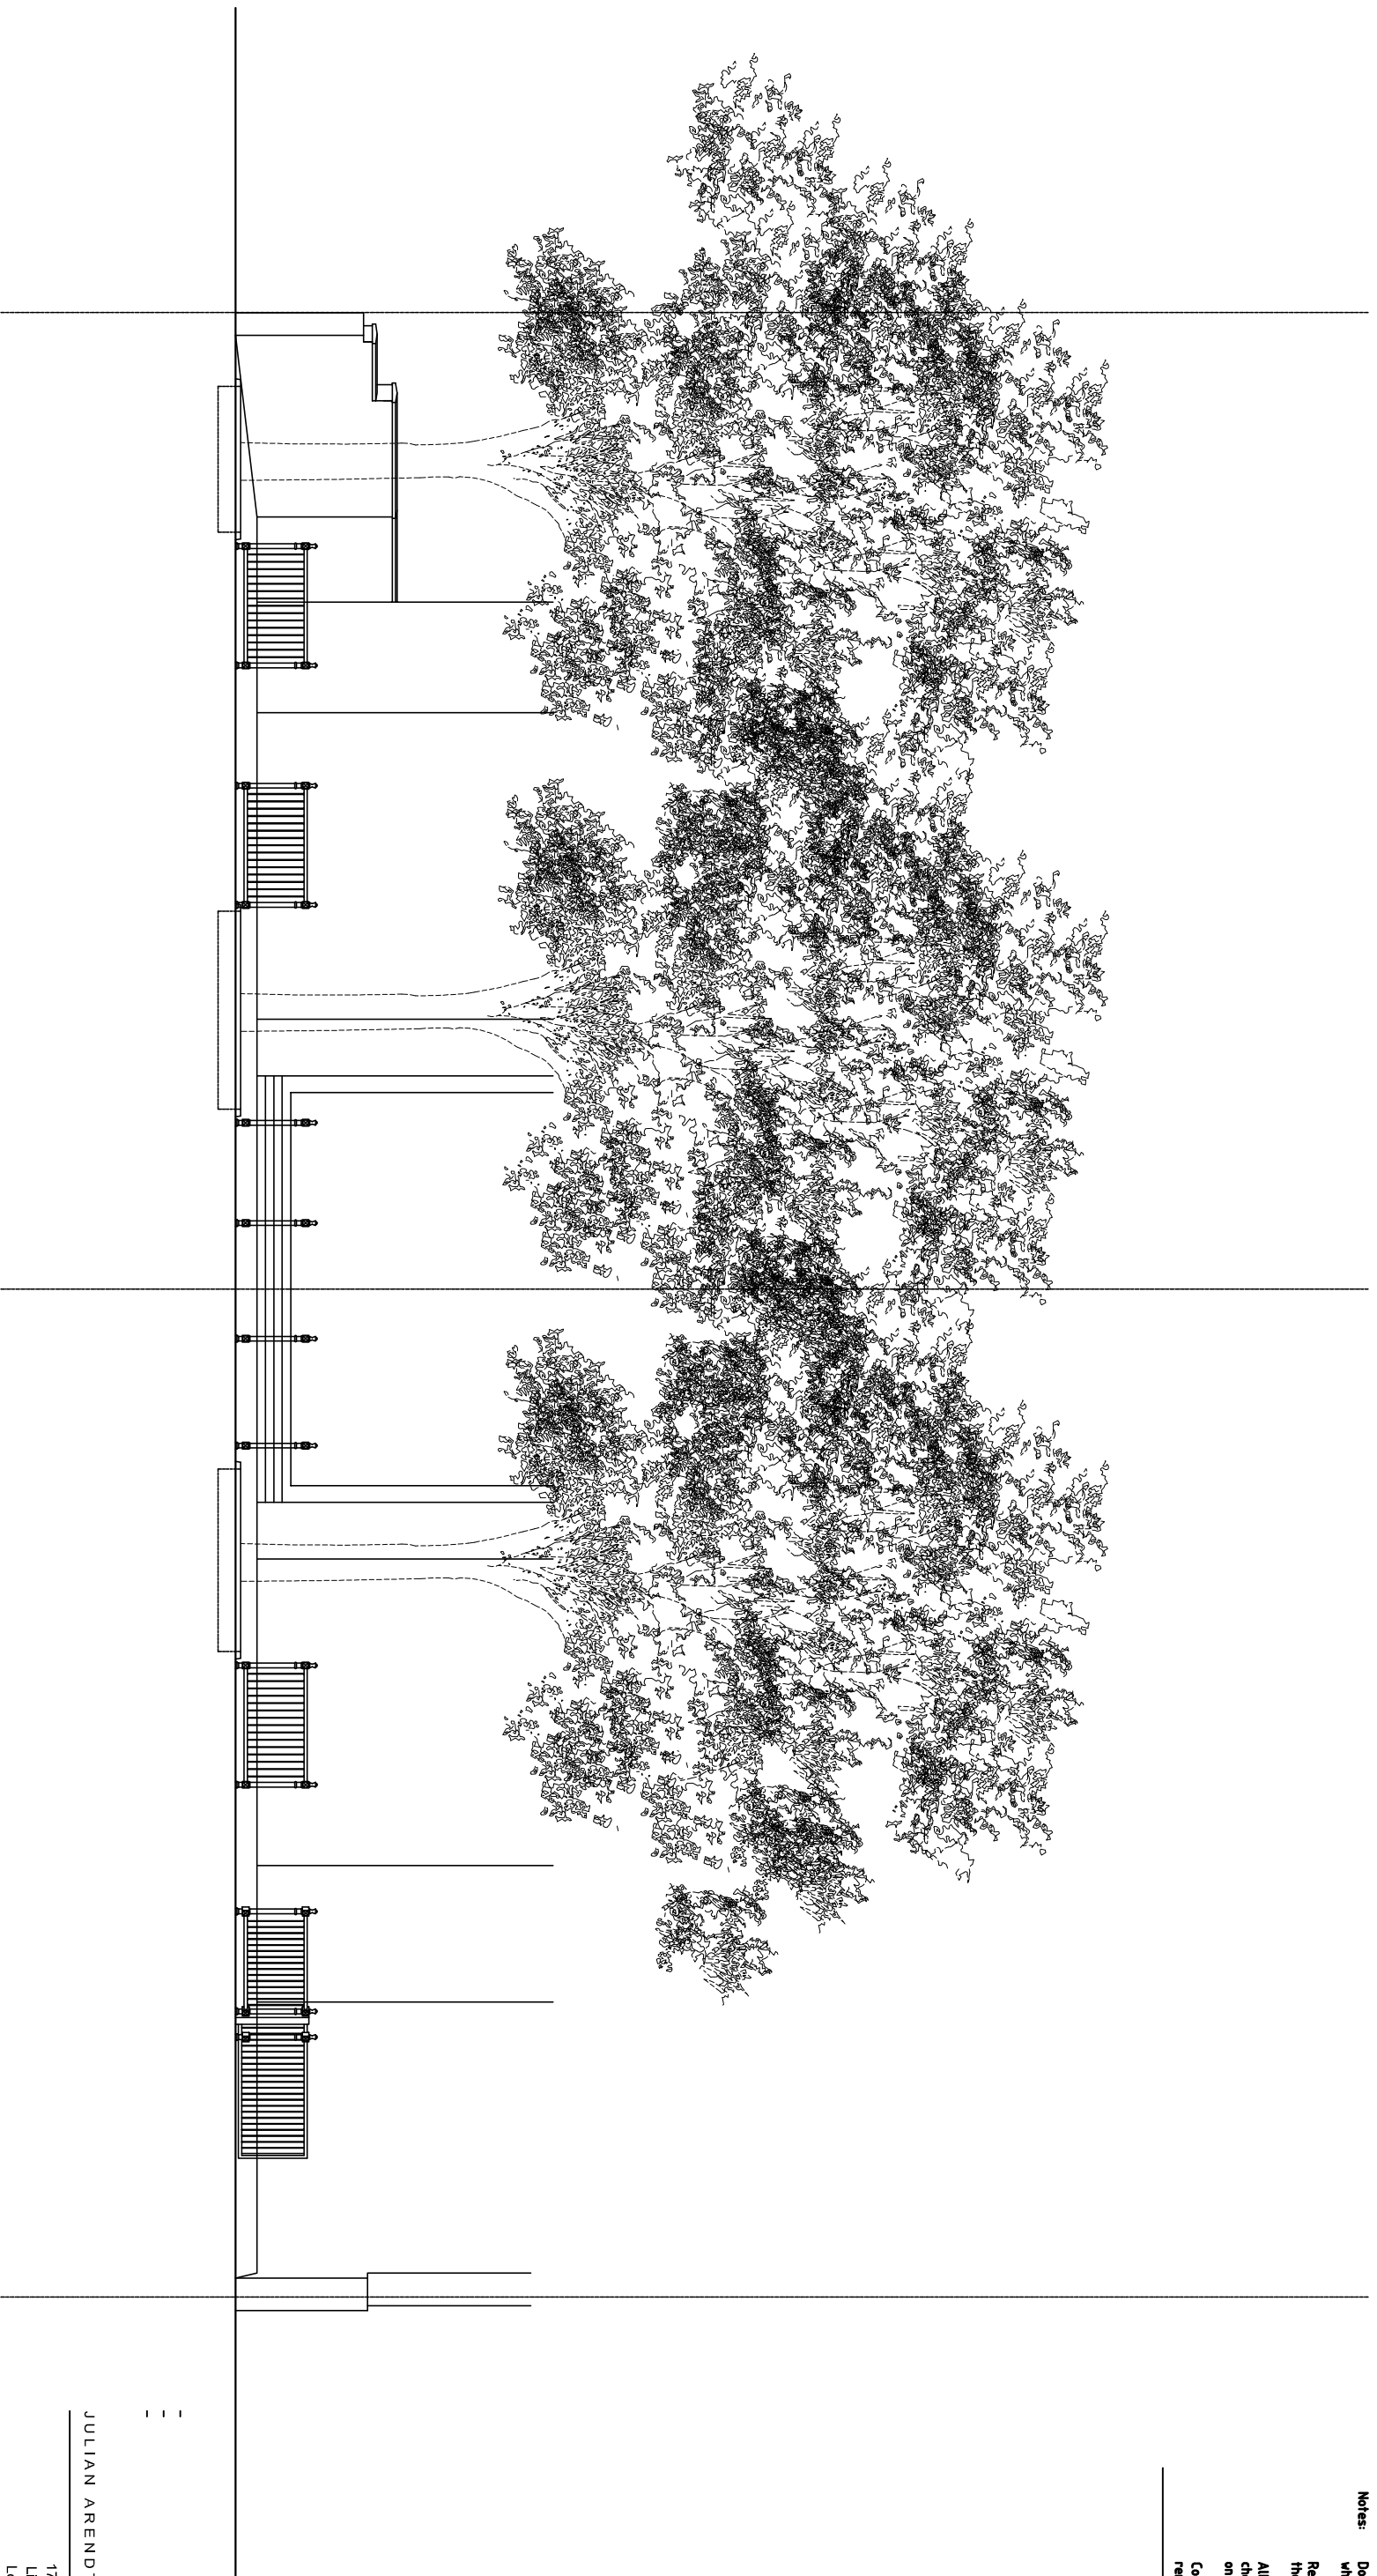

Notes:
Do not measure off drawing:
when in doubt ask.
Refer all discrepancies to
the Architect.
All dimensions to be
checked
on site - before ordering.
Copyright of this Drawing
remains with the Architect.

—
—
—

JULIAN ARENDT ASSOCIATES

17a Pincock Mews
Little Venice
London W9 2PY
Tel: 020 7286 9991

Project Islamic Centre
of England
140 Maida Vale
London W9 1QB

Drawing Planning Application
Existing Elevation
Front Boundary

Scale 1/100 @ A3

2137 004 -