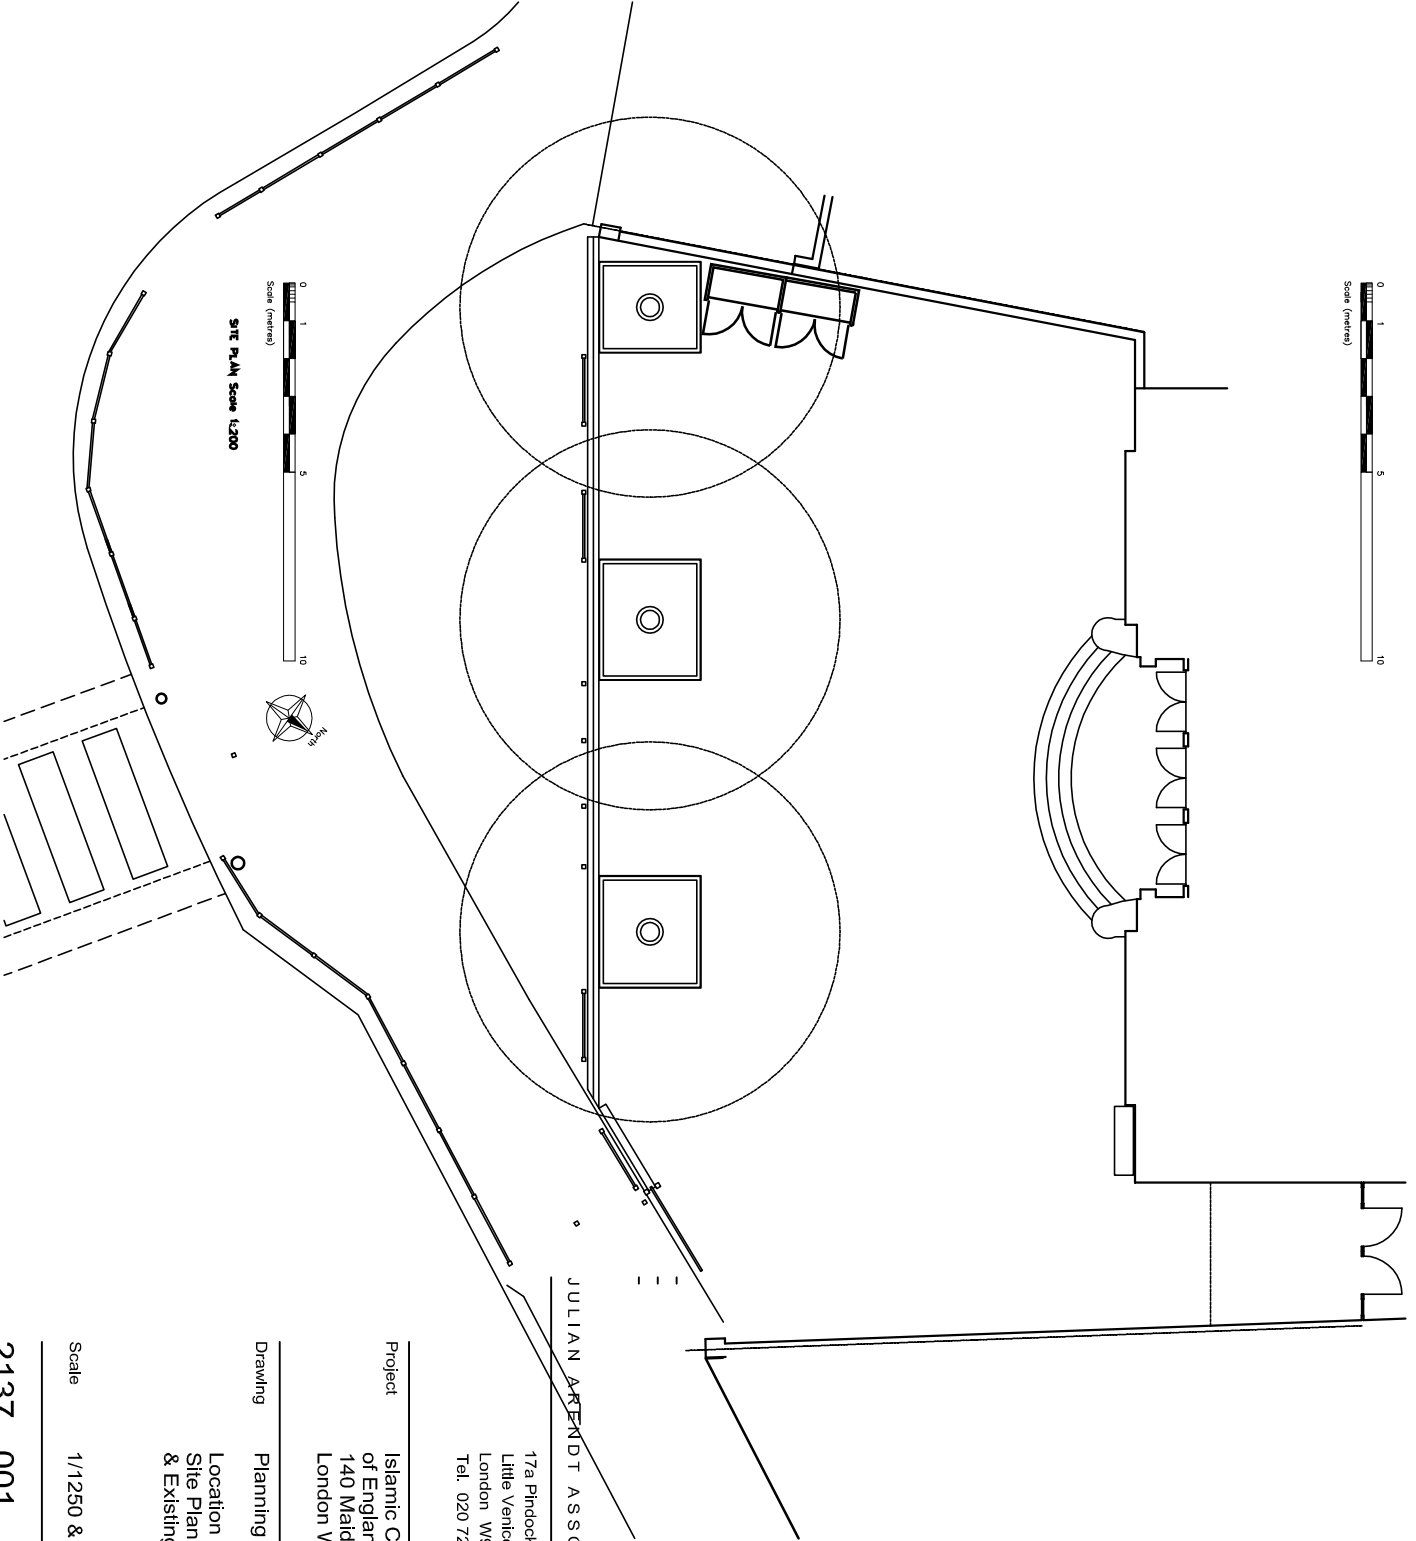

SITE PLAN Scale 1:200

Project Islamic Centre of England
140 Maida Vale
London W9 1QB

Drawing Planning Application
Location Plan &
Site Plan
& Existing Elevation

Scale 1/1250 & 1/200 @ A3

2137 001

JULIAN ARFENDT ASSOCIATES
17a Pindock Mews
Little Venice
London W9 2PY
Tel. 020 7286 9991