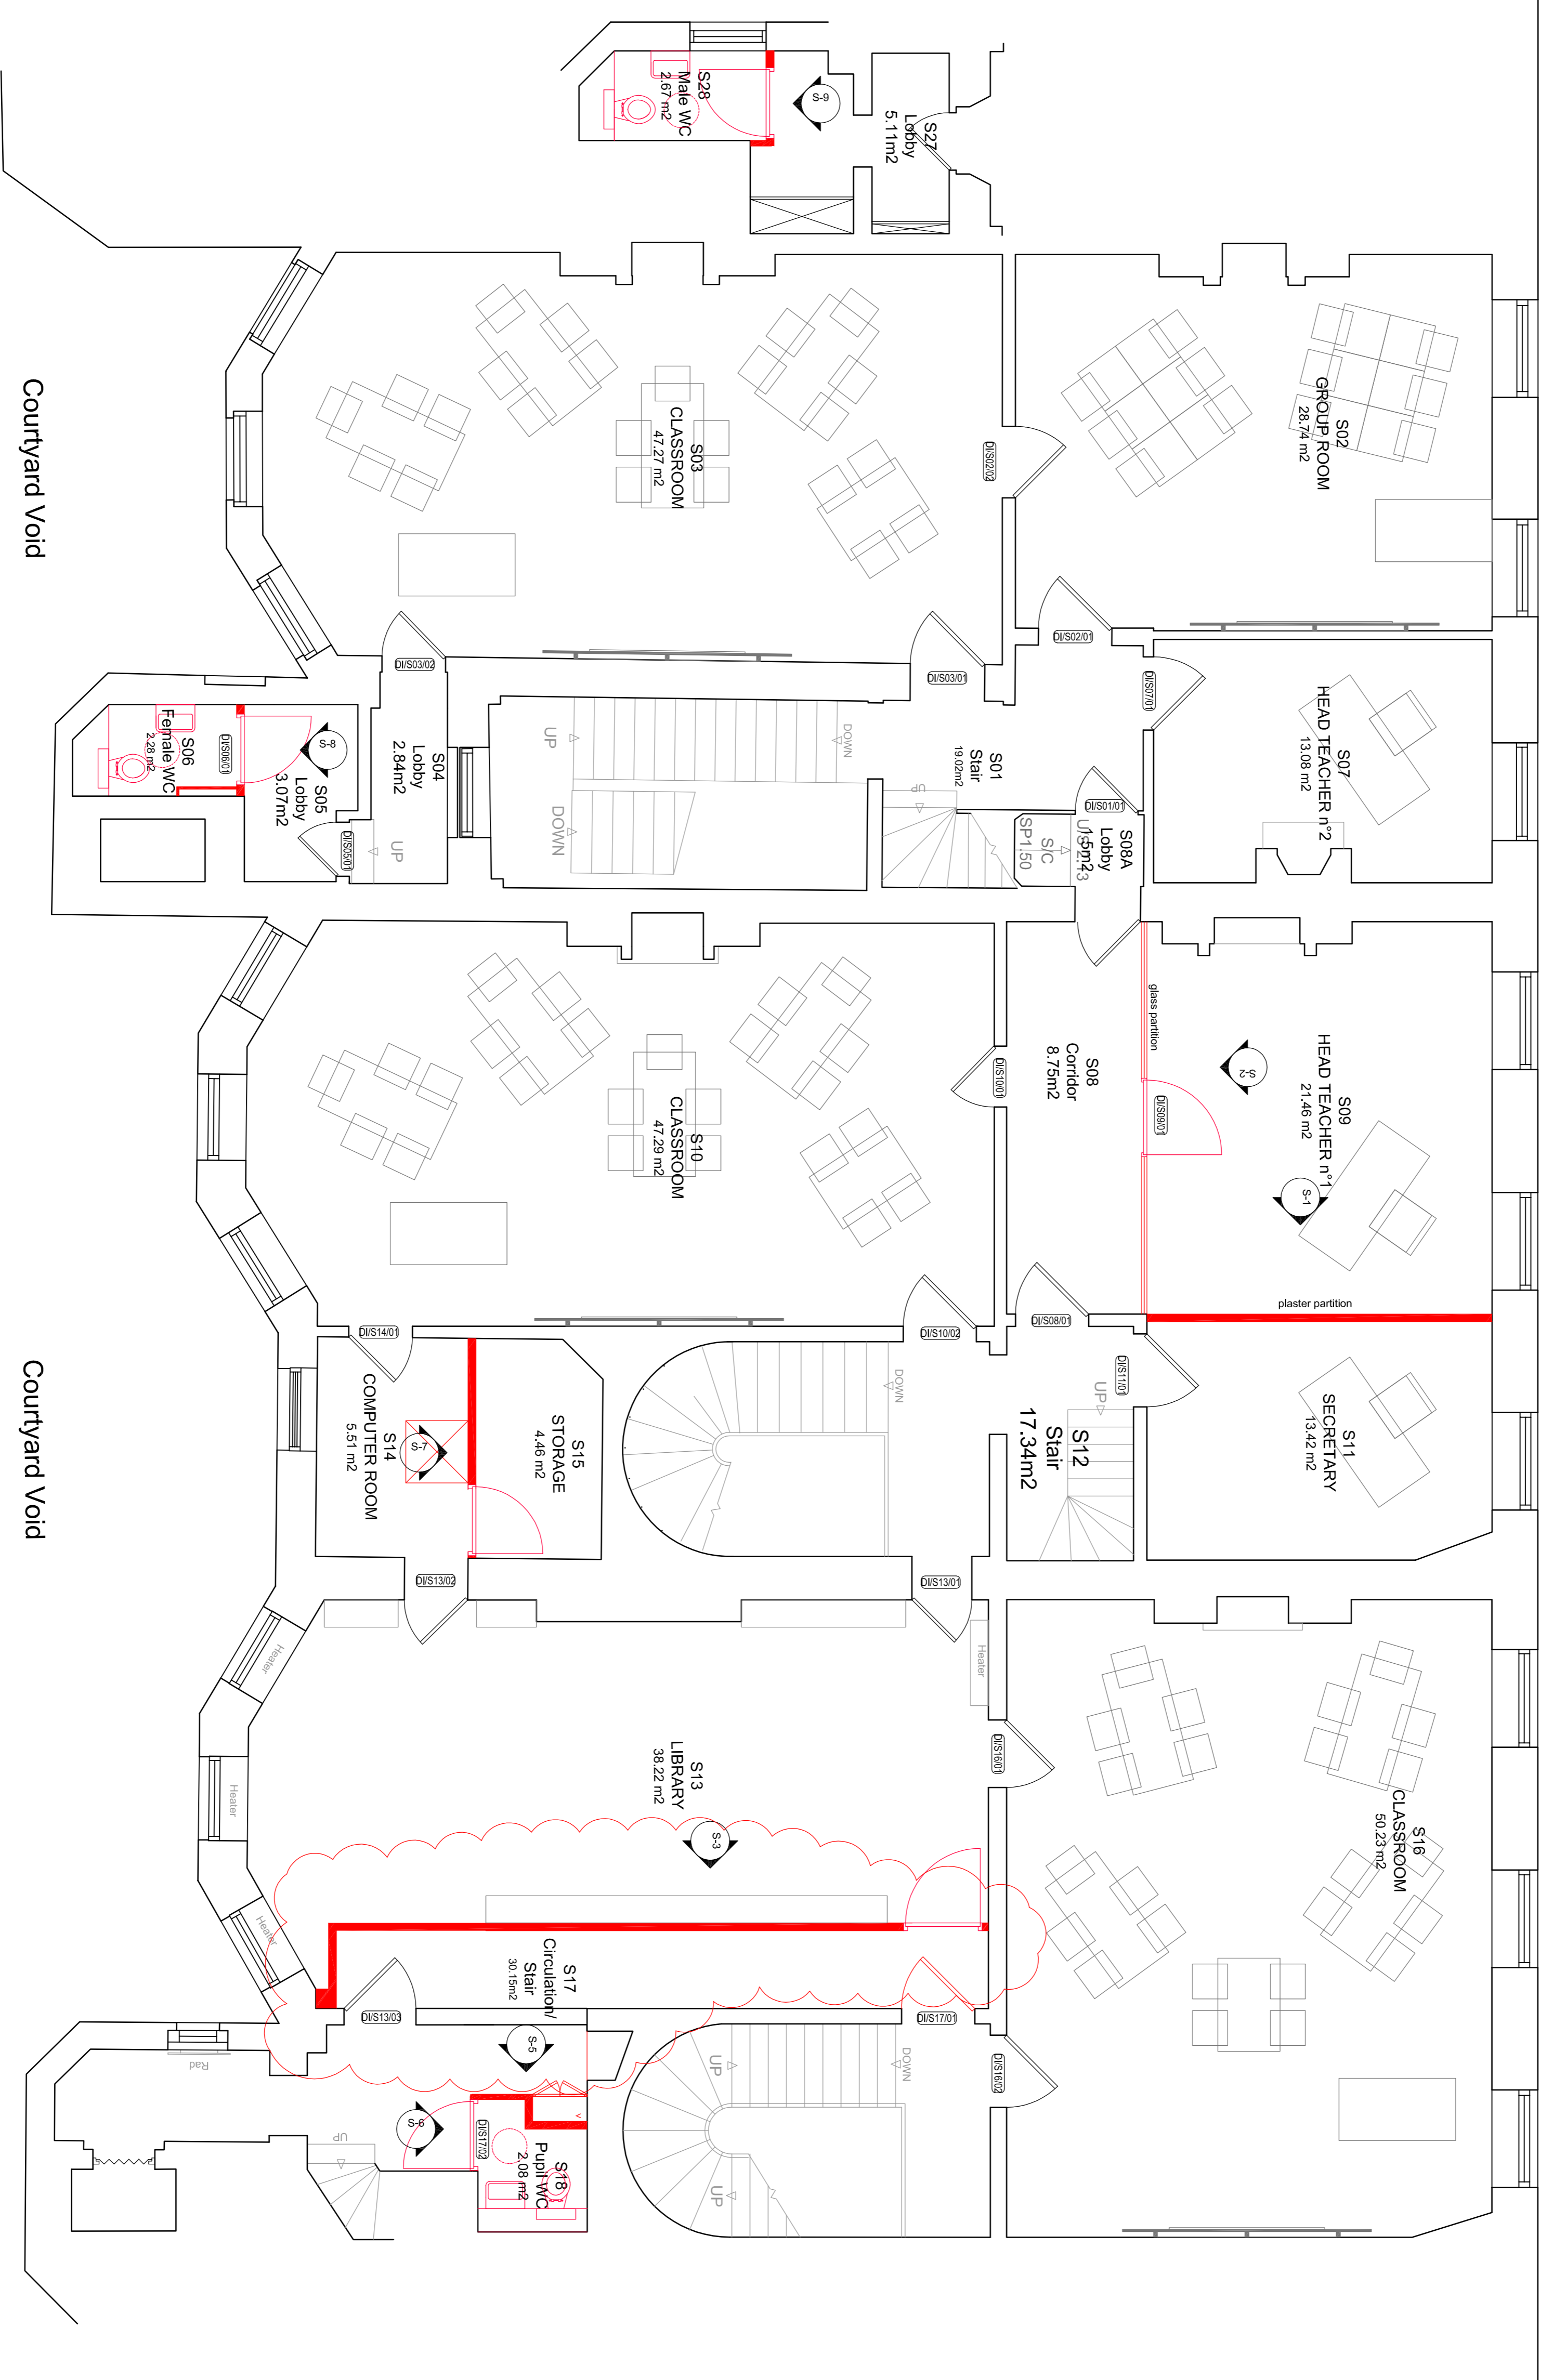

Bedford Square
43

Bedford Square
44

Bedford Square
45

Courtyard Void

Courtyard Void

EWI ™		ElisWilliams ARCHITECTS		151 Rosebery Avenue EC1R 4AB T: +44 (0)20 7841 7200	
CONTRACT					
Contract Name: Bedford Square - Second Floor					
Contract No: 2057EH AG					
Contract Date: 0-A07 A					
Contract Status: A					
Contract Reference: 2057EH AG					
Contract Location: Bedford Square					
Contract Drawn By: [Name]					
Contract Checked By: [Name]					
Contract Date: [Date]					
Contract Scale: 1:500					
Contract Status: A					