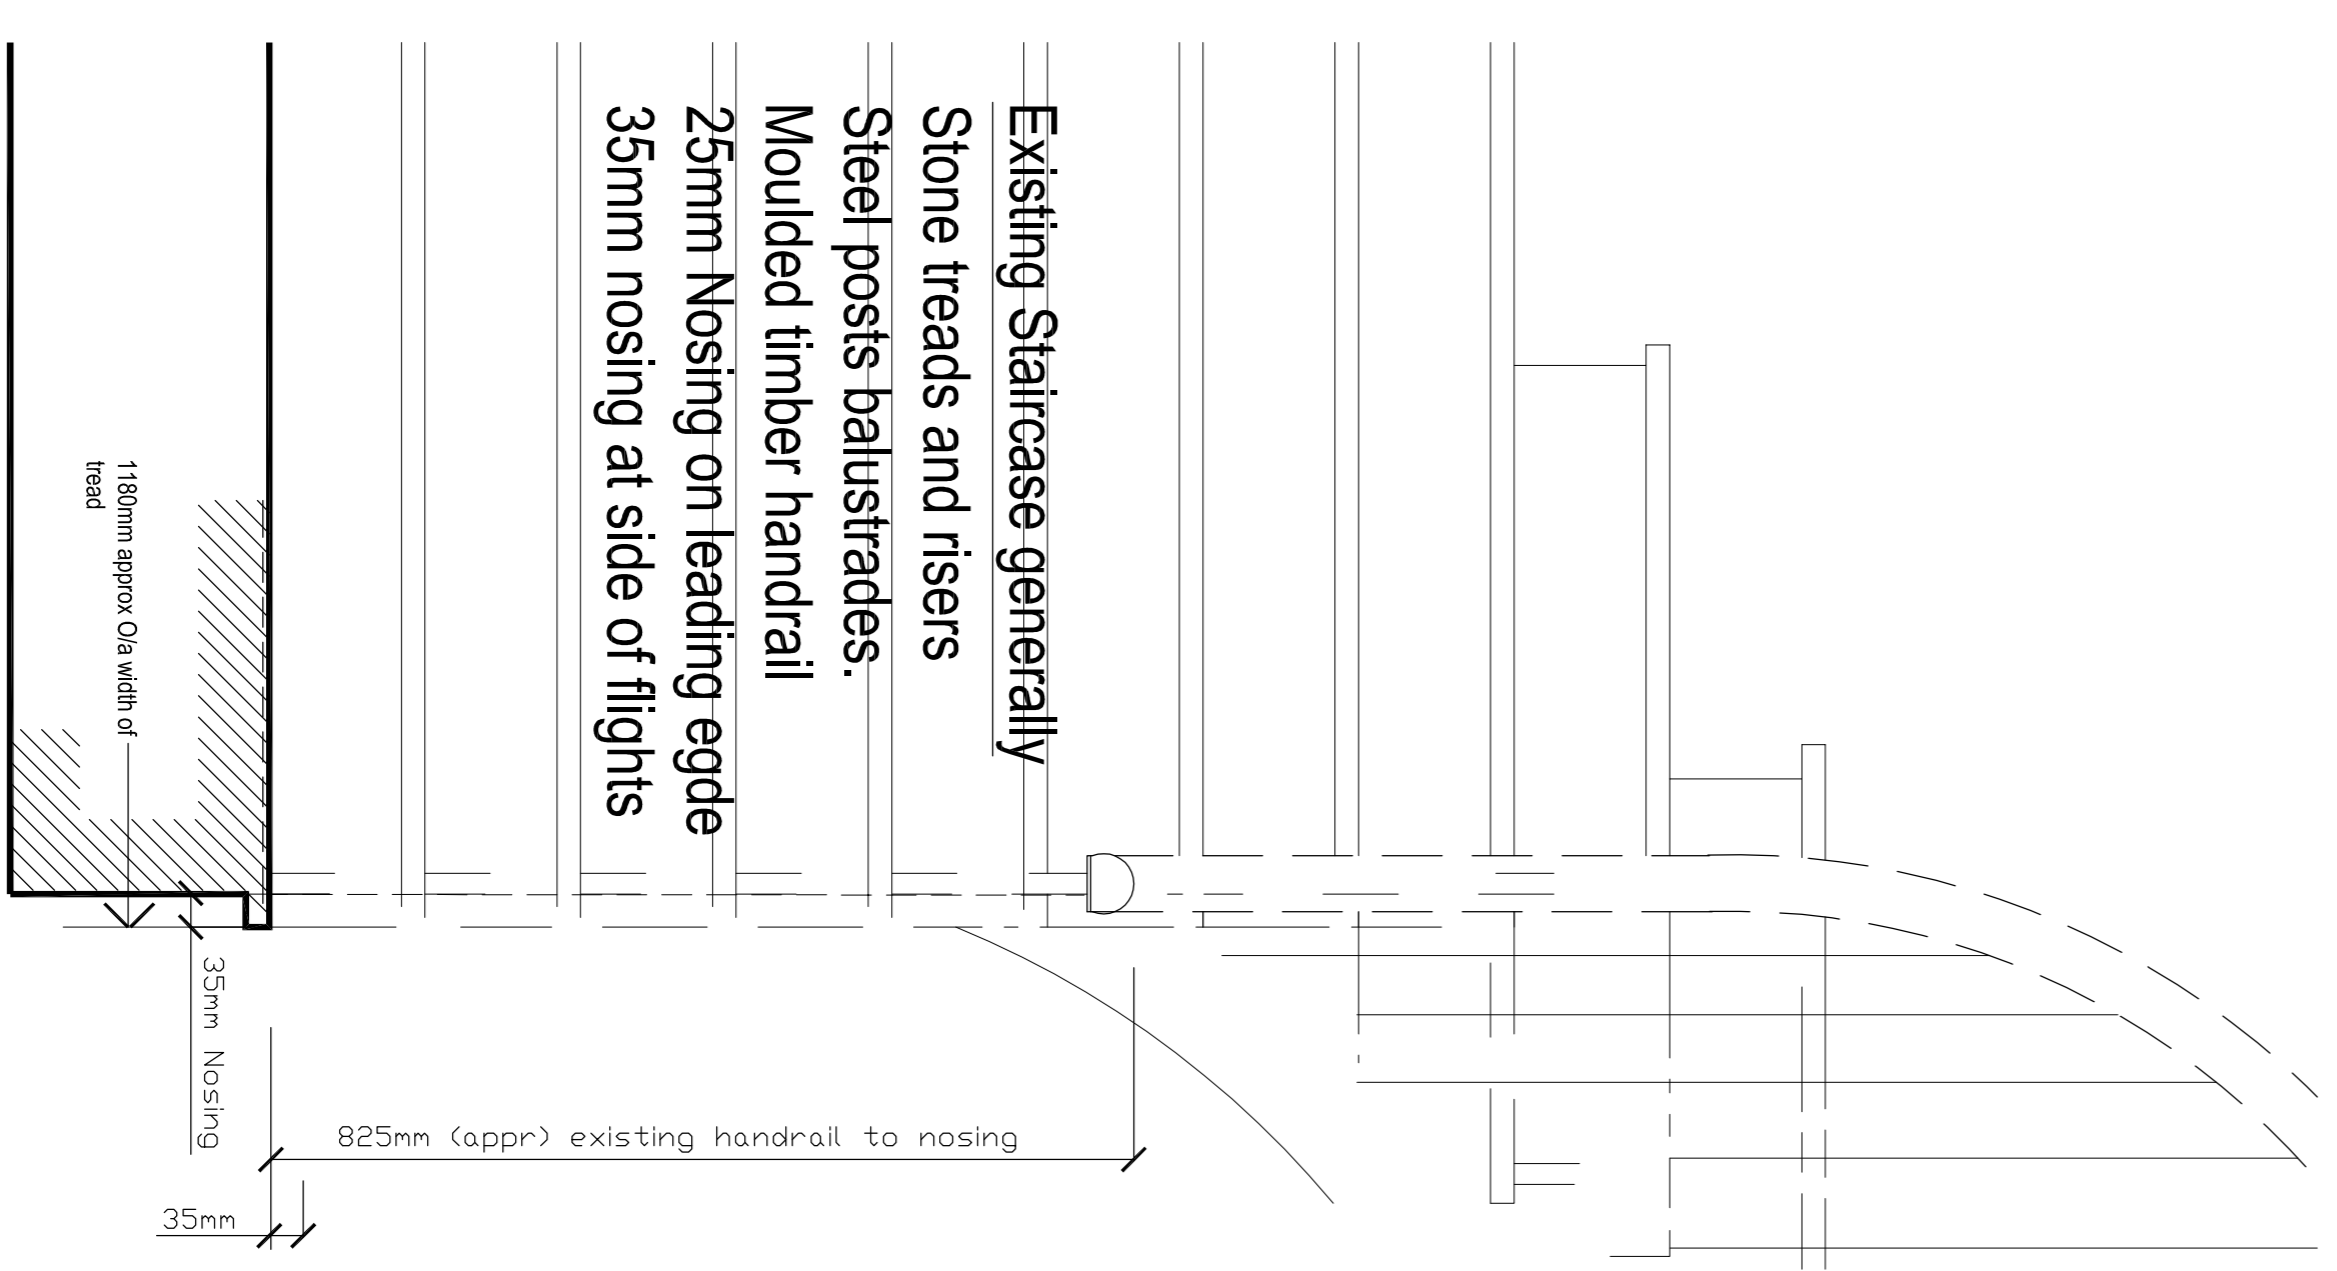

45 Bedford Sq - Main Staircase
 First to Second Floor
 Scale 1:20

45 Bedford Sq - Main Staircase
 Ground to First Floor
 Scale 1:20

Existing typical treads and risers
 Scale: 1:5

Existing Tread and Riser Detail

Edge of stair
 Not to scale