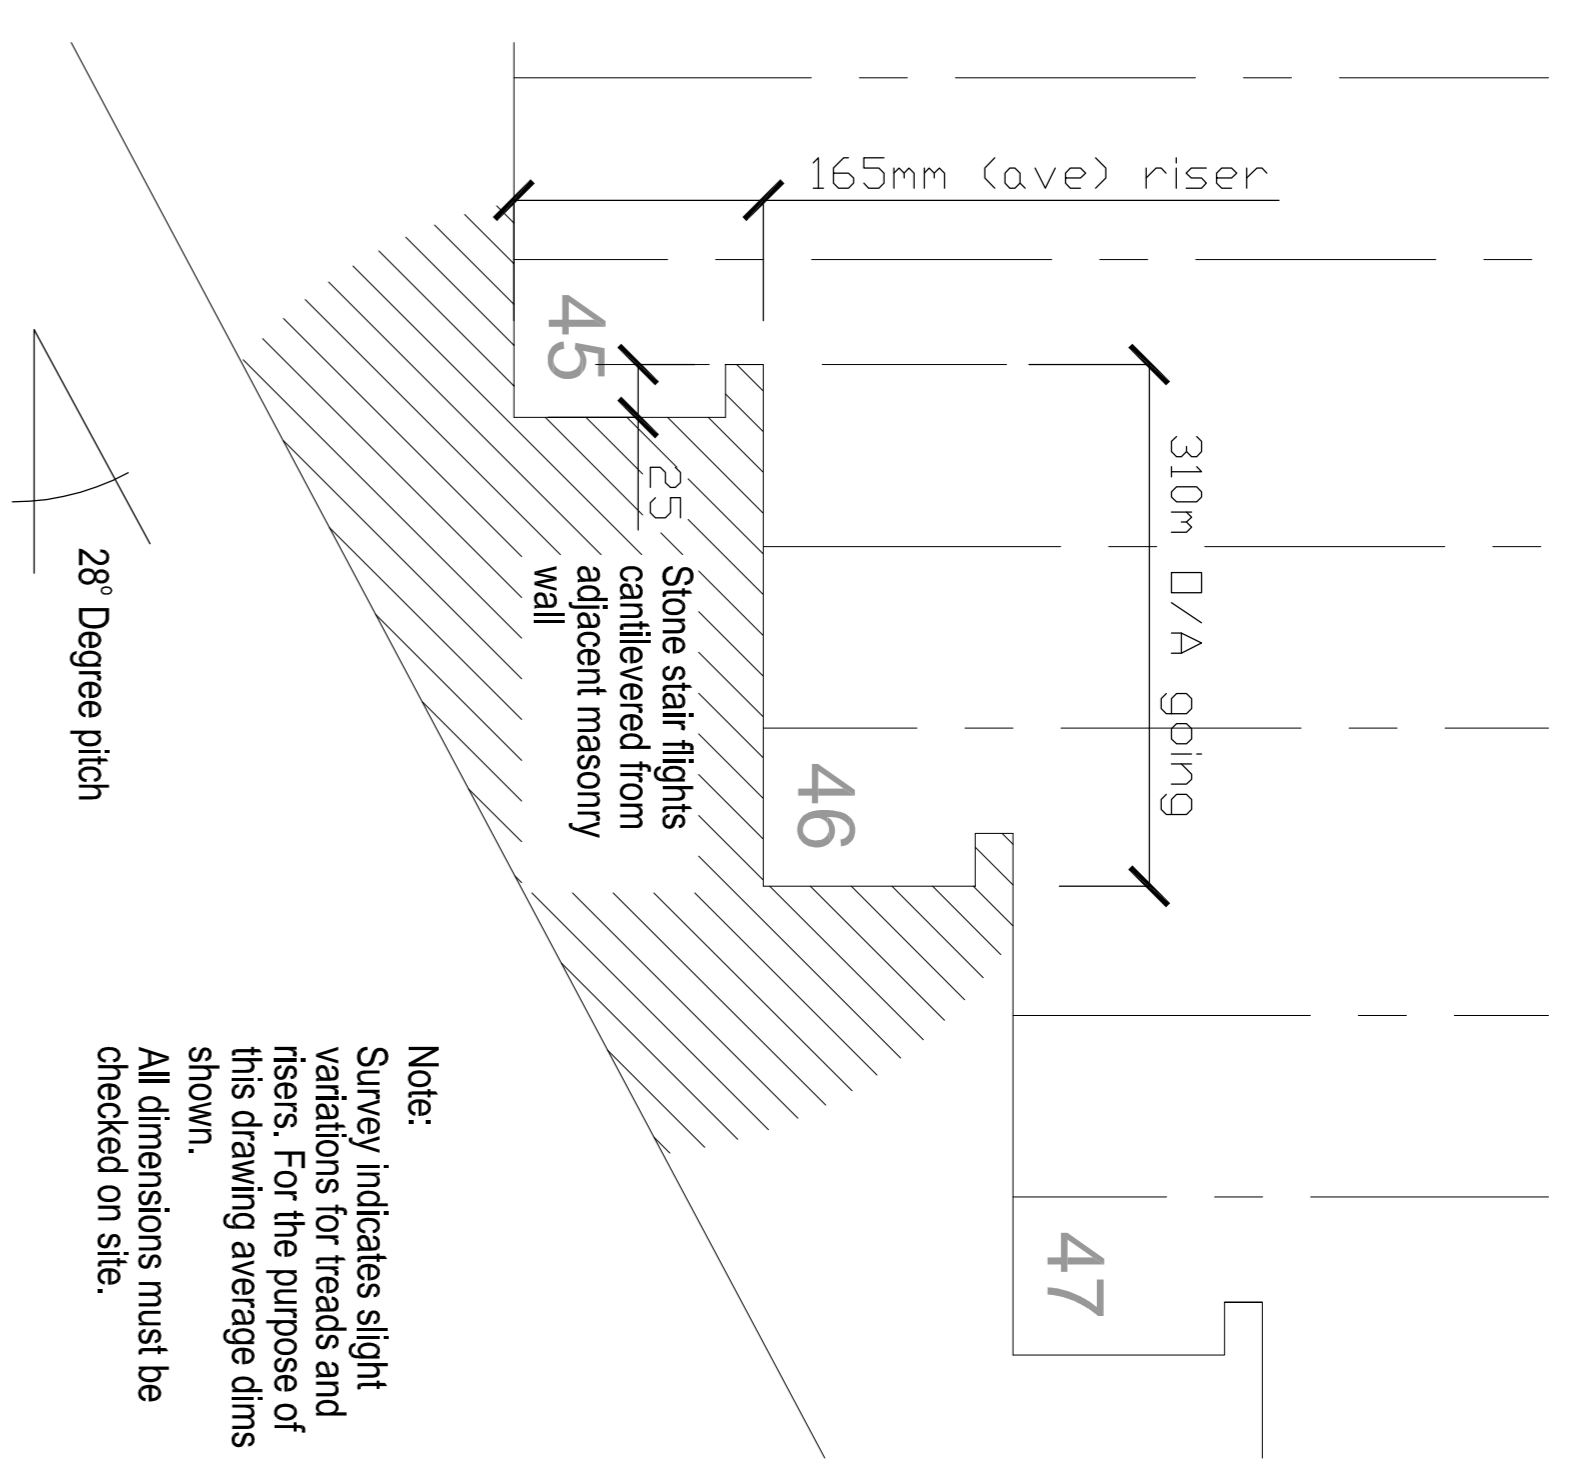

45 Bedford Sq - Main Staircase
 First to Second Floor
 Scale 1:20

45 Bedford Sq - Main Staircase
 Ground to First Floor
 Scale 1:20

Existing typical treads and risers
 Scale: 1:5

Existing Tread and Riser Detail

Edge of stair
 Not to scale