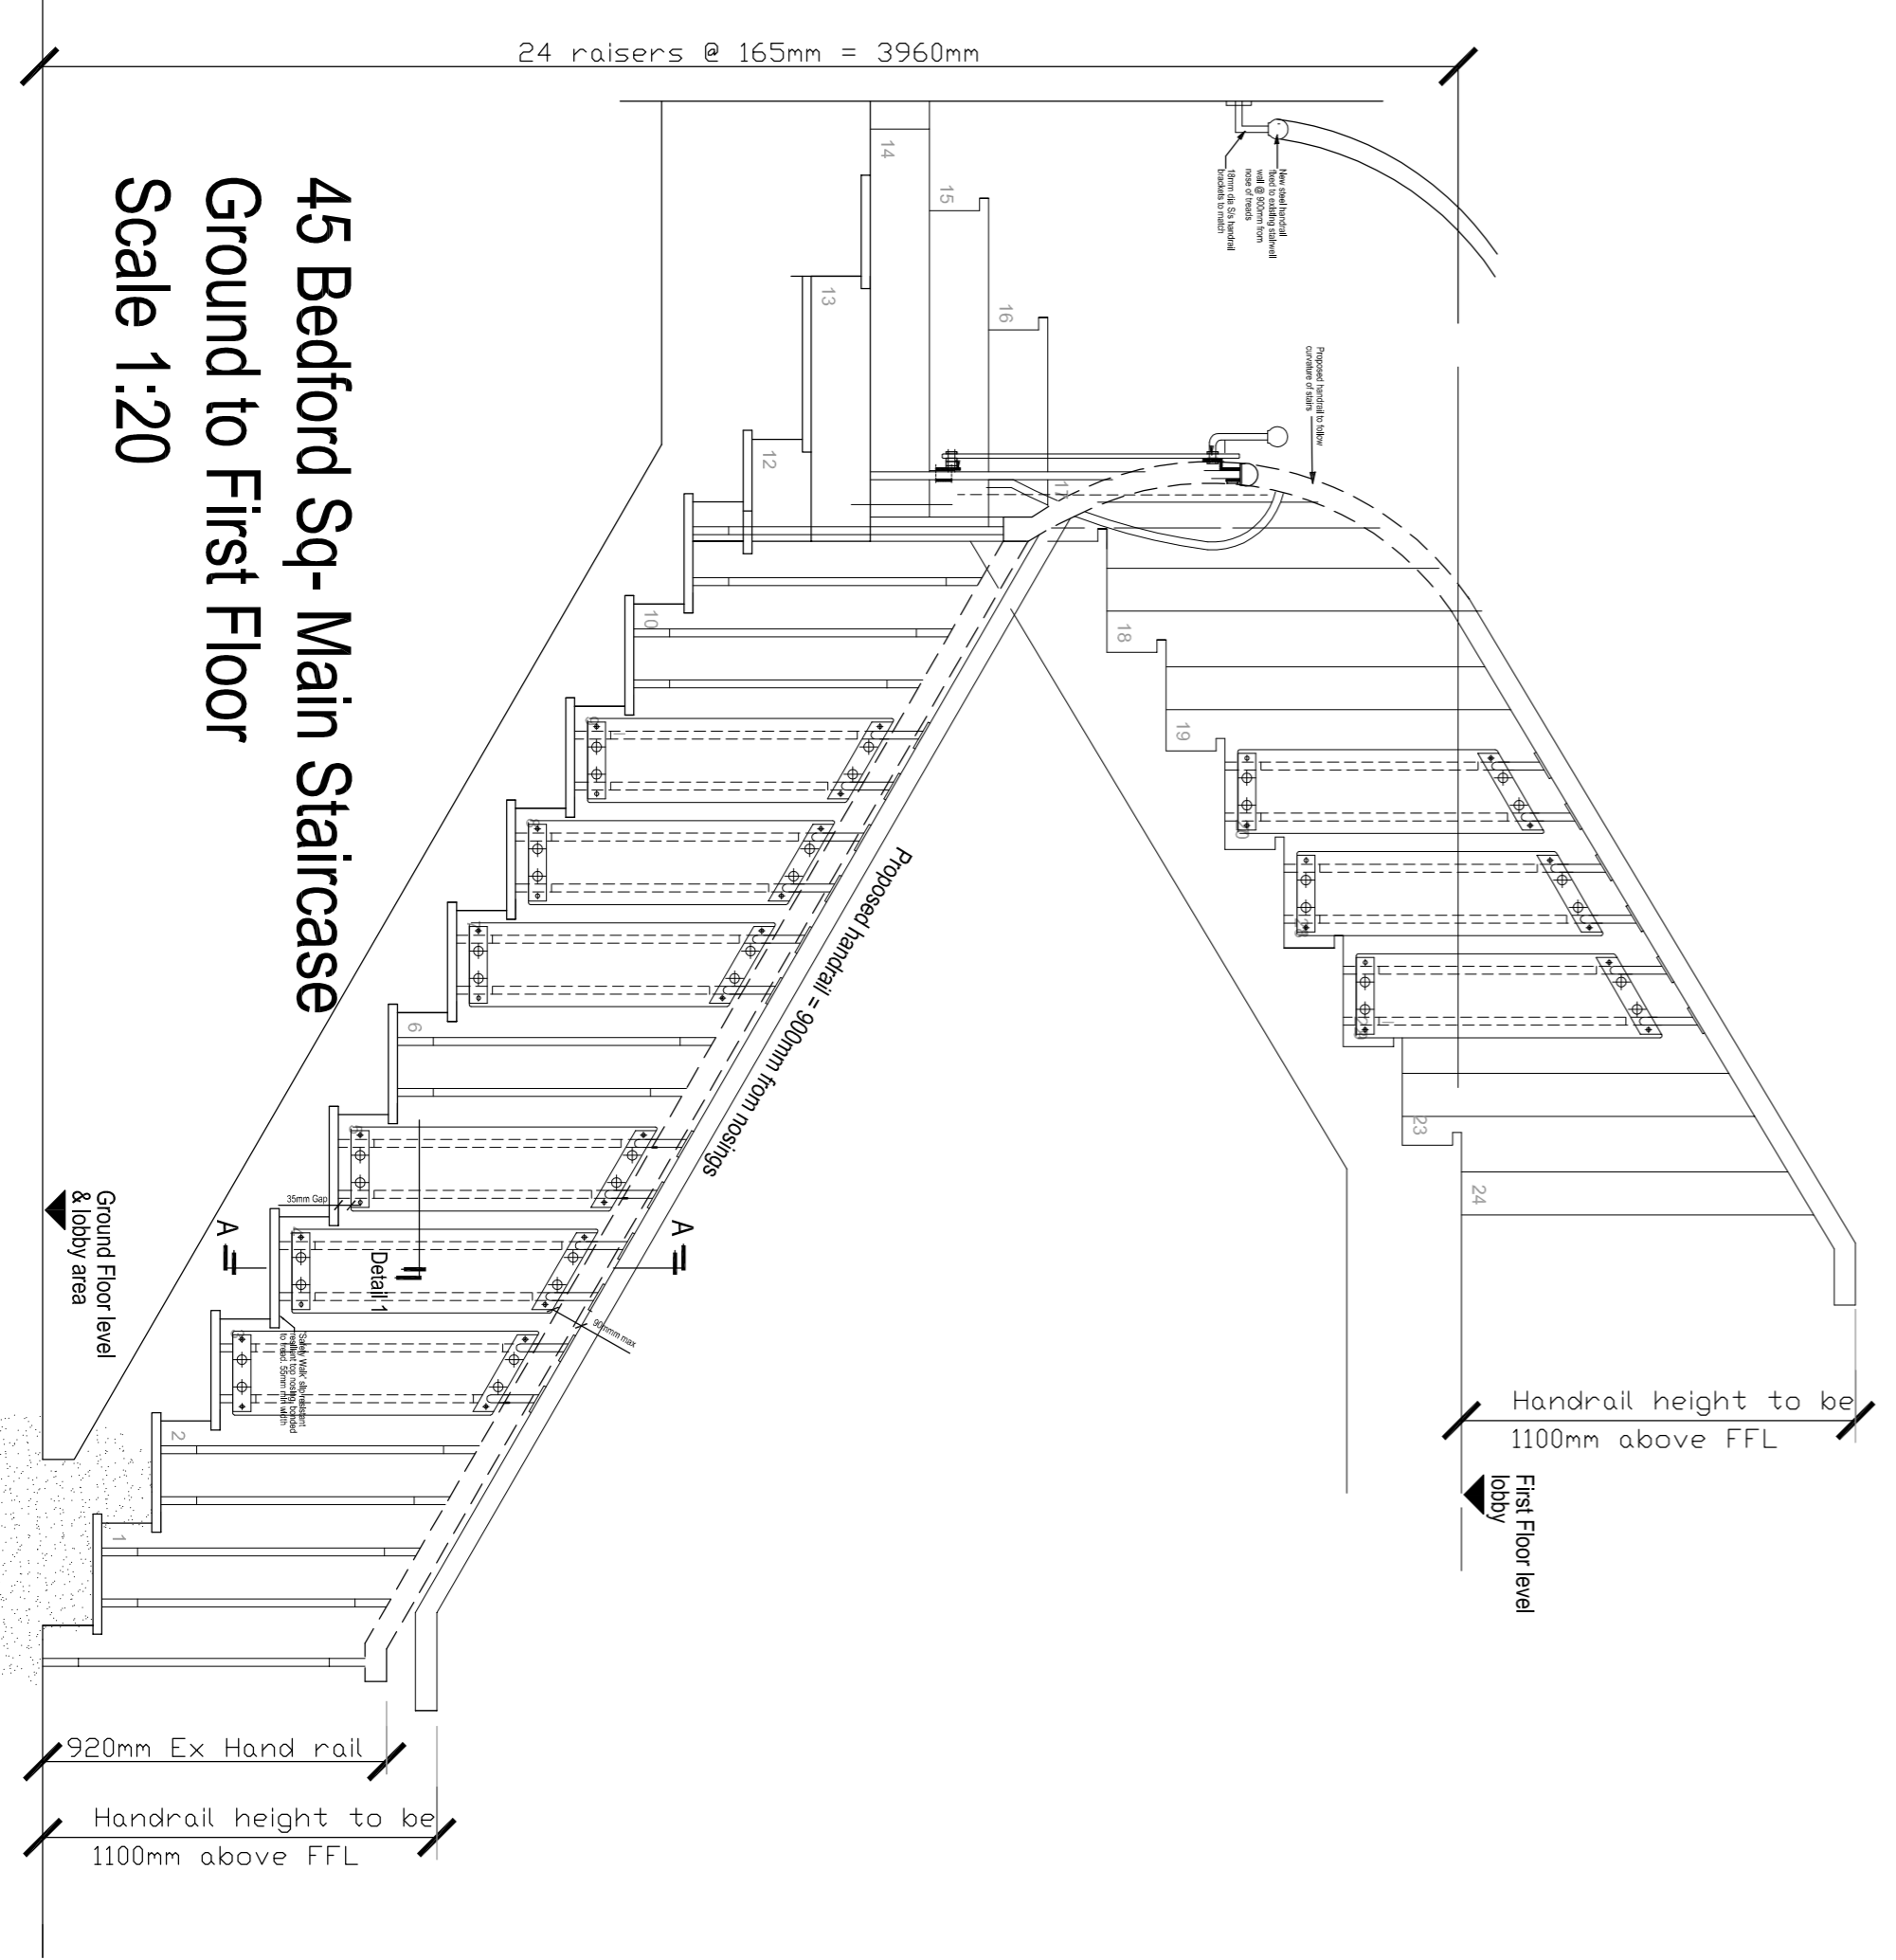

45 Bedford Sq - Main Staircase
 First to Second Floor
 Scale 1:20

45 Bedford Sq - Main Staircase
 Ground to First Floor
 Scale 1:20

Existing typical treads and risers
 Scale: 1:5

Existing Tread and Riser Detail

Edge of stair
 Not to scale