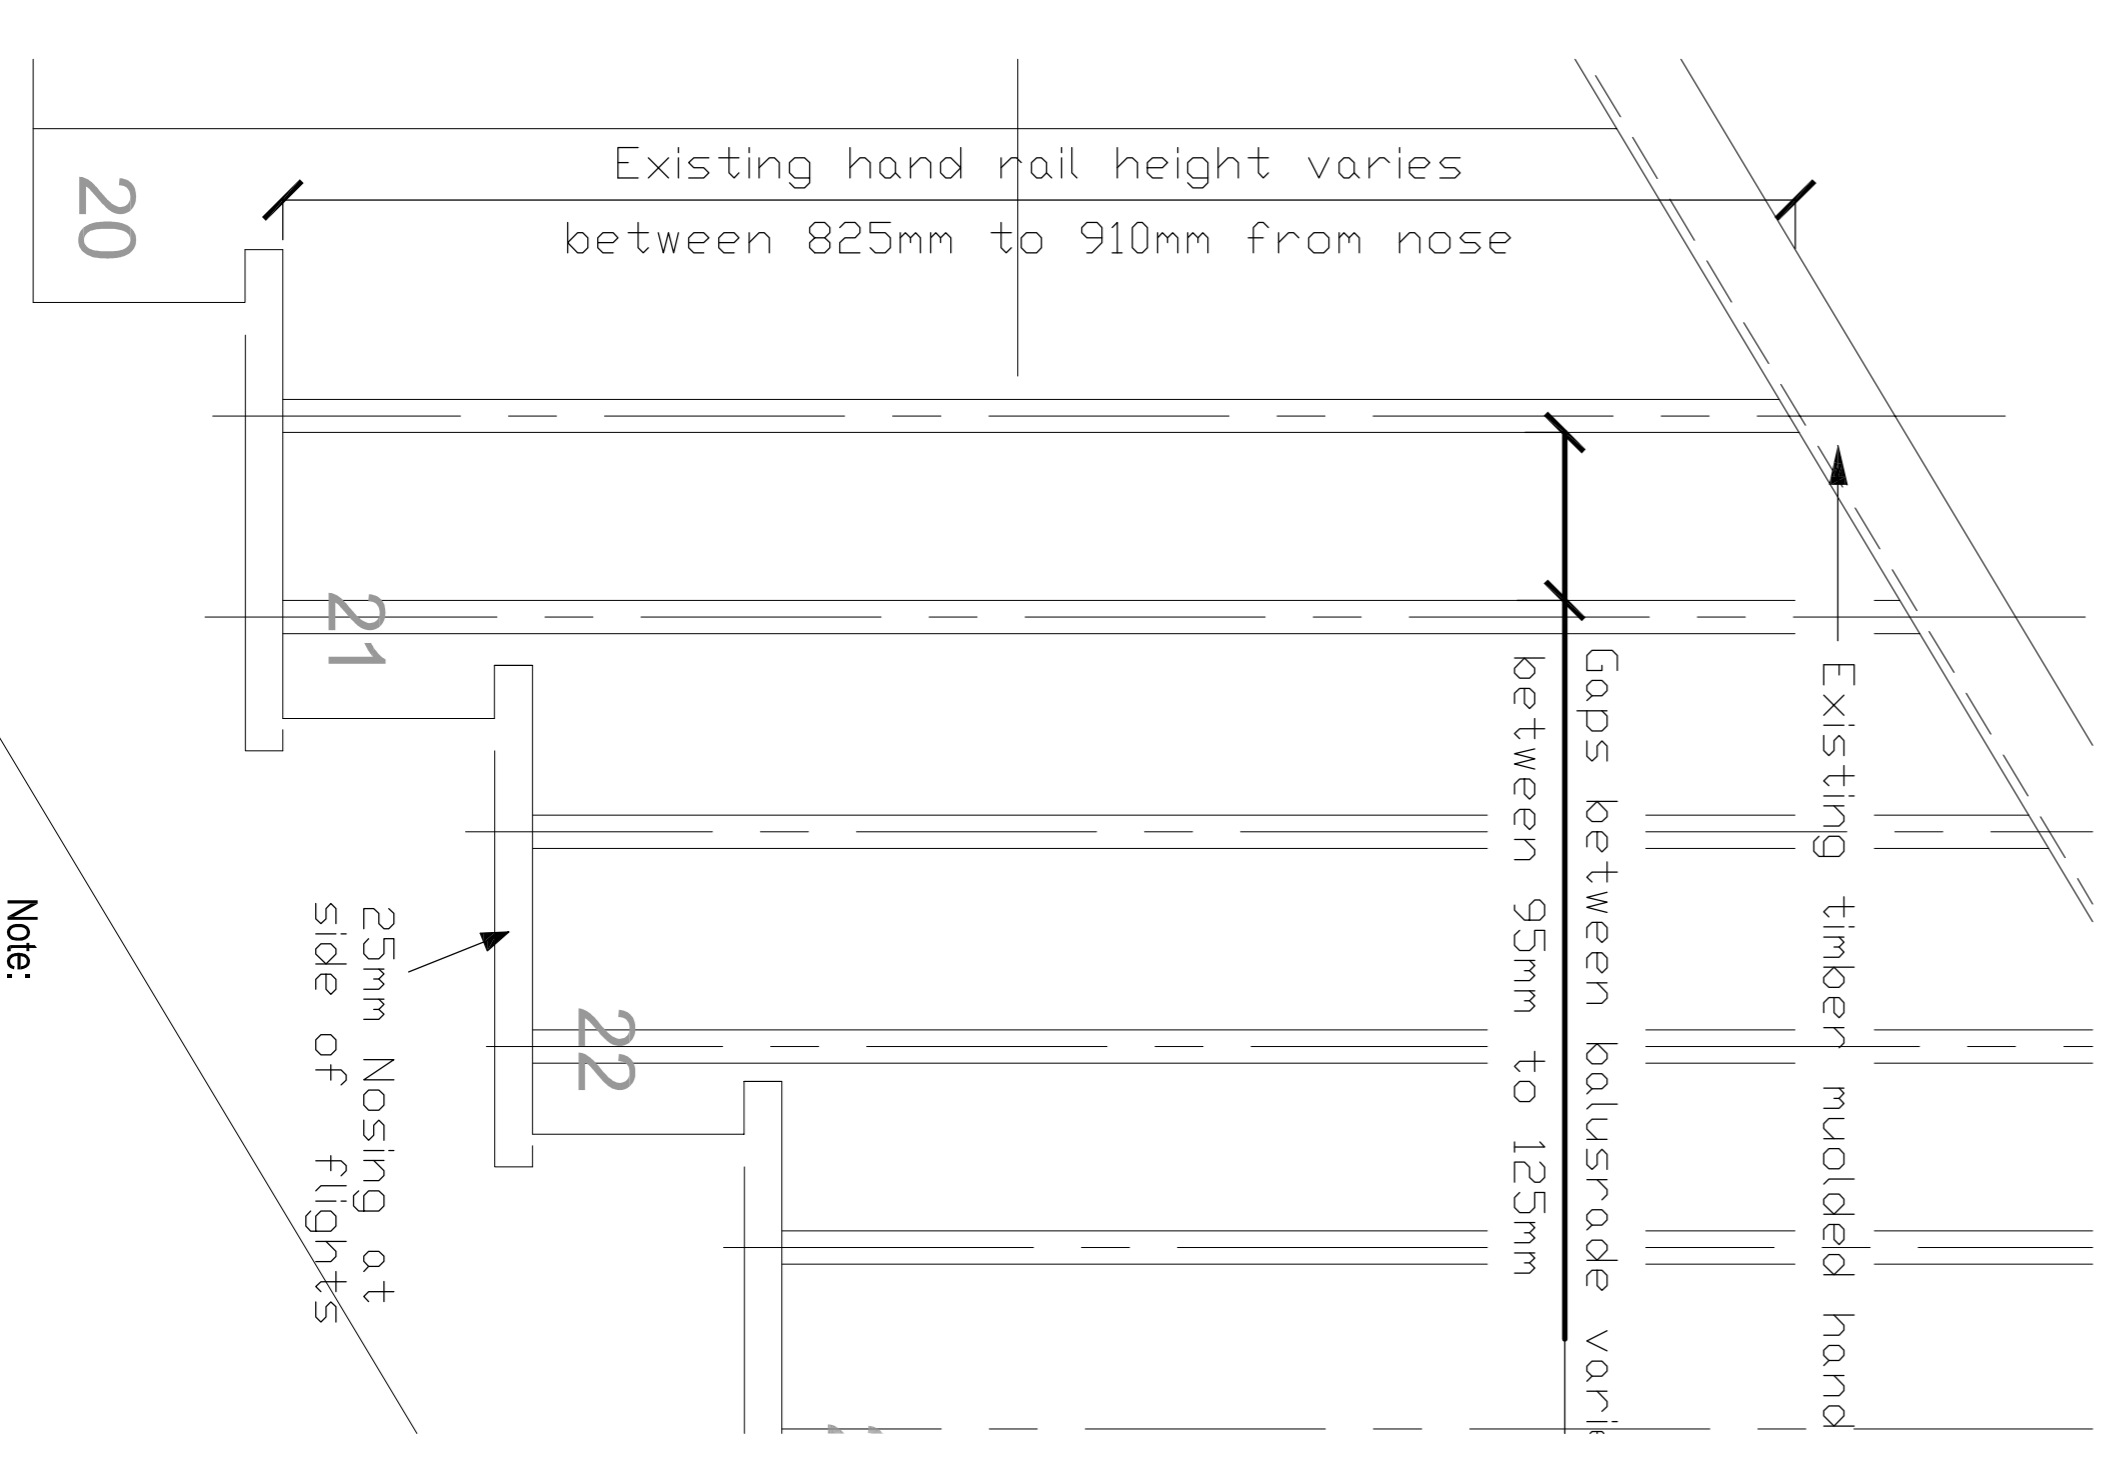

45 Bedford Sq - Main Staircase
 First to Second Floor
 Scale 1:20

45 Bedford Sq - Main Staircase
 Ground to First Floor
 Scale 1:20

Existing typical treads and risers
 Scale: 1:5

Existing Tread and Riser Detail

Edge of stair
 Not to scale