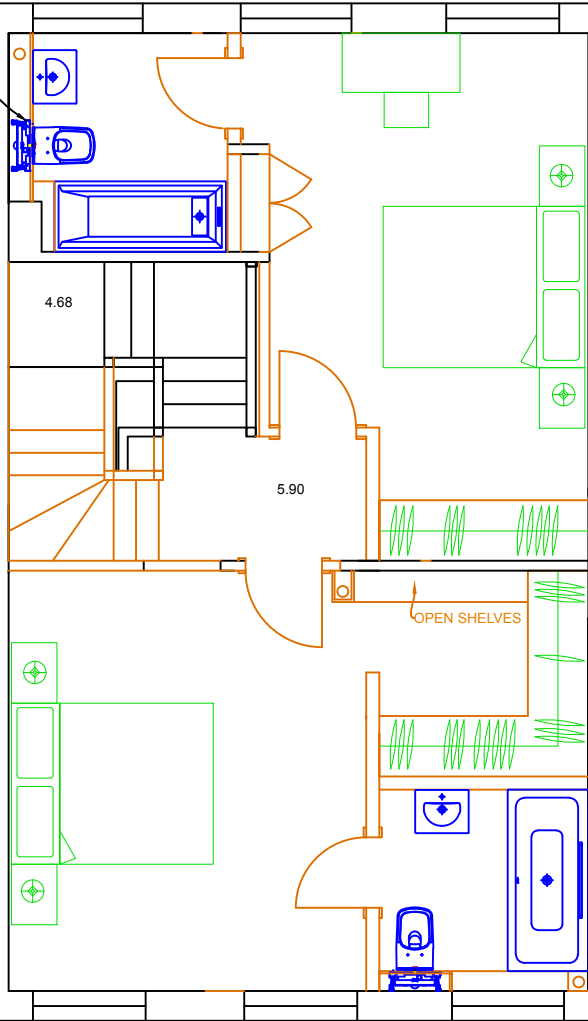

DUCT FOR ALL
PIPES

SECOND FLOOR

SECOND FLOOR
9 MIDDLE FIELD
LONDON
NW8 6ND

NUMBER	16/11/130
SCALE	1:75
DATE	20/04/2016
PAPER SIZE	A4
REVISION	00

NJL DESIGN
architectural

HUNTINGDON, CAMBS PE28 5TN
TEL/FAX 01457 773346
MOBILE 07436 741658
OFFICE@njldesign.co.uk