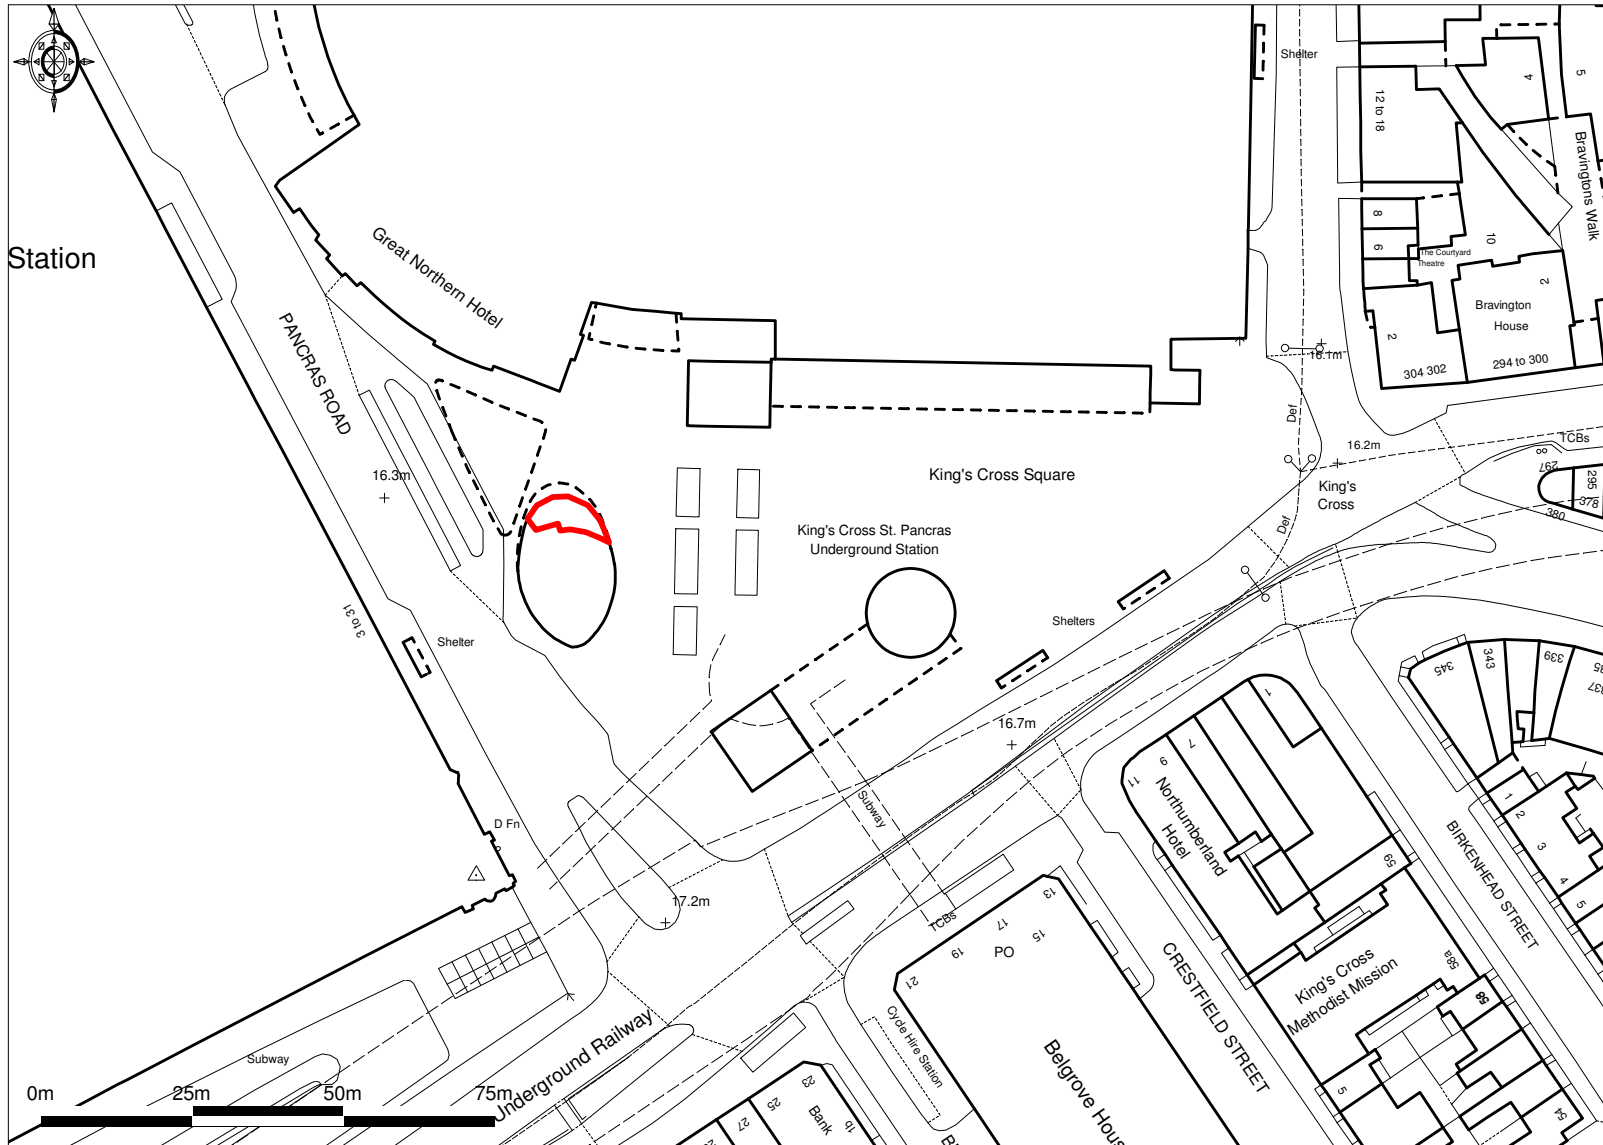

COFFEE DOGS KIOSK, KINGS CROSS,
PANCRAS ROAD, LONDON, NC1 4TB

Ordnance Survey © Crown Copyright 2016. All rights reserved. Licence number 100022432. Plotted Scale - 1:1250