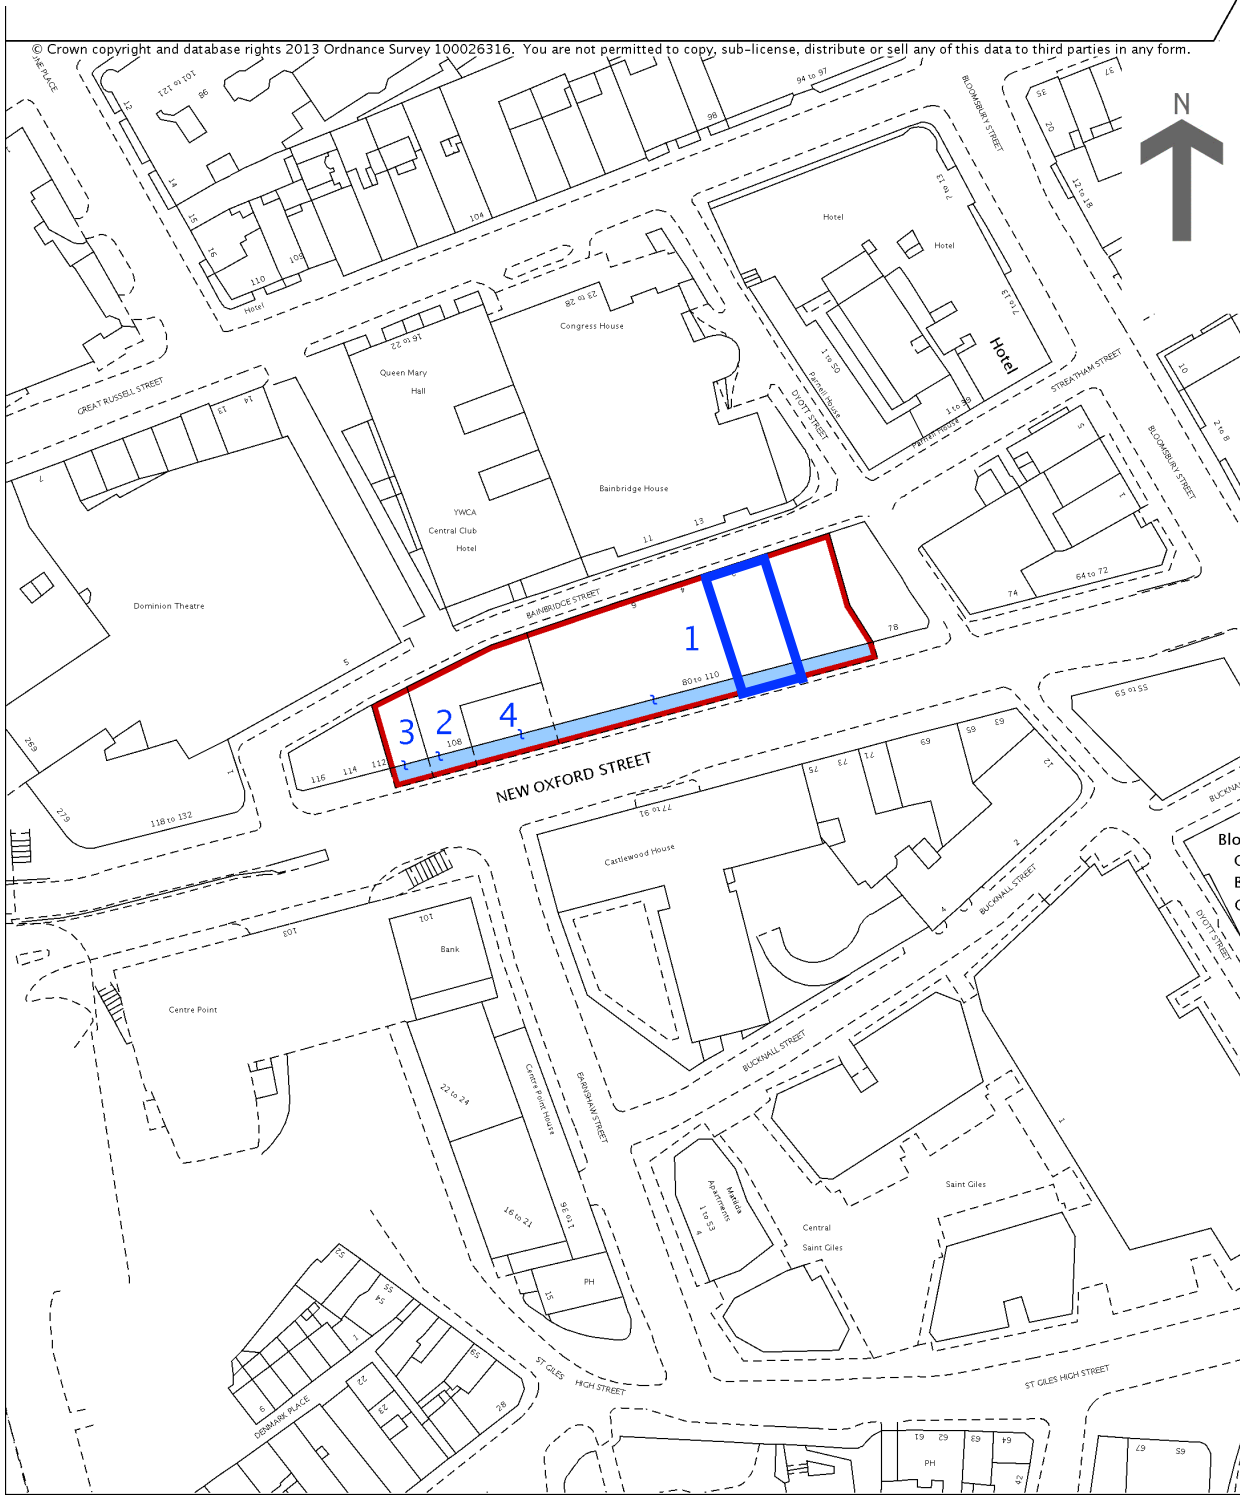

Title number **NGL441887**
Ordnance Survey map reference **TQ2981SE**
Scale **1:1250**
Administrative area **Camden**

82 NEW OXFORD STREET