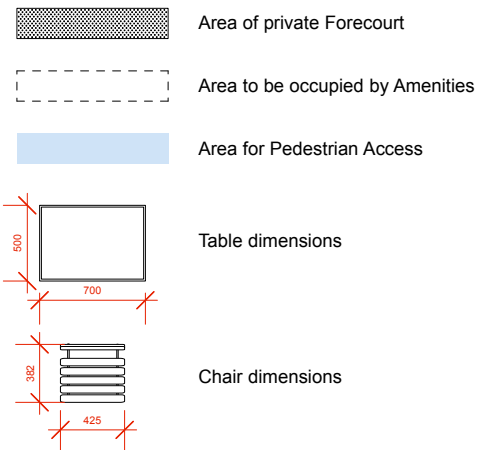

Premises Name: Chipotle Mexican Grill

Premises Address: 114-116 Charing Cross Road
London WC2H 0JR

Unless otherwise noted this drawing is not for construction purposes.

Do not scale from this drawing unless instructed to do so, work to figured dimensions only.

Rev	Comment	By	Date
A	Bike racks updated	NMB	12.01.16
B	Tables and chairs removed	NMB	29.02.16
C	Table and chairs removed	NMB	20.04.16

object.space.place

Client: Chipotle
Project: Charing Cross
Date: 11.09.15
Drawing Purpose: Information
Drawing Title: Ground GA

Job Number: 115 | Scale: 1:50 @A3

Drawing Number: - | Rev: C