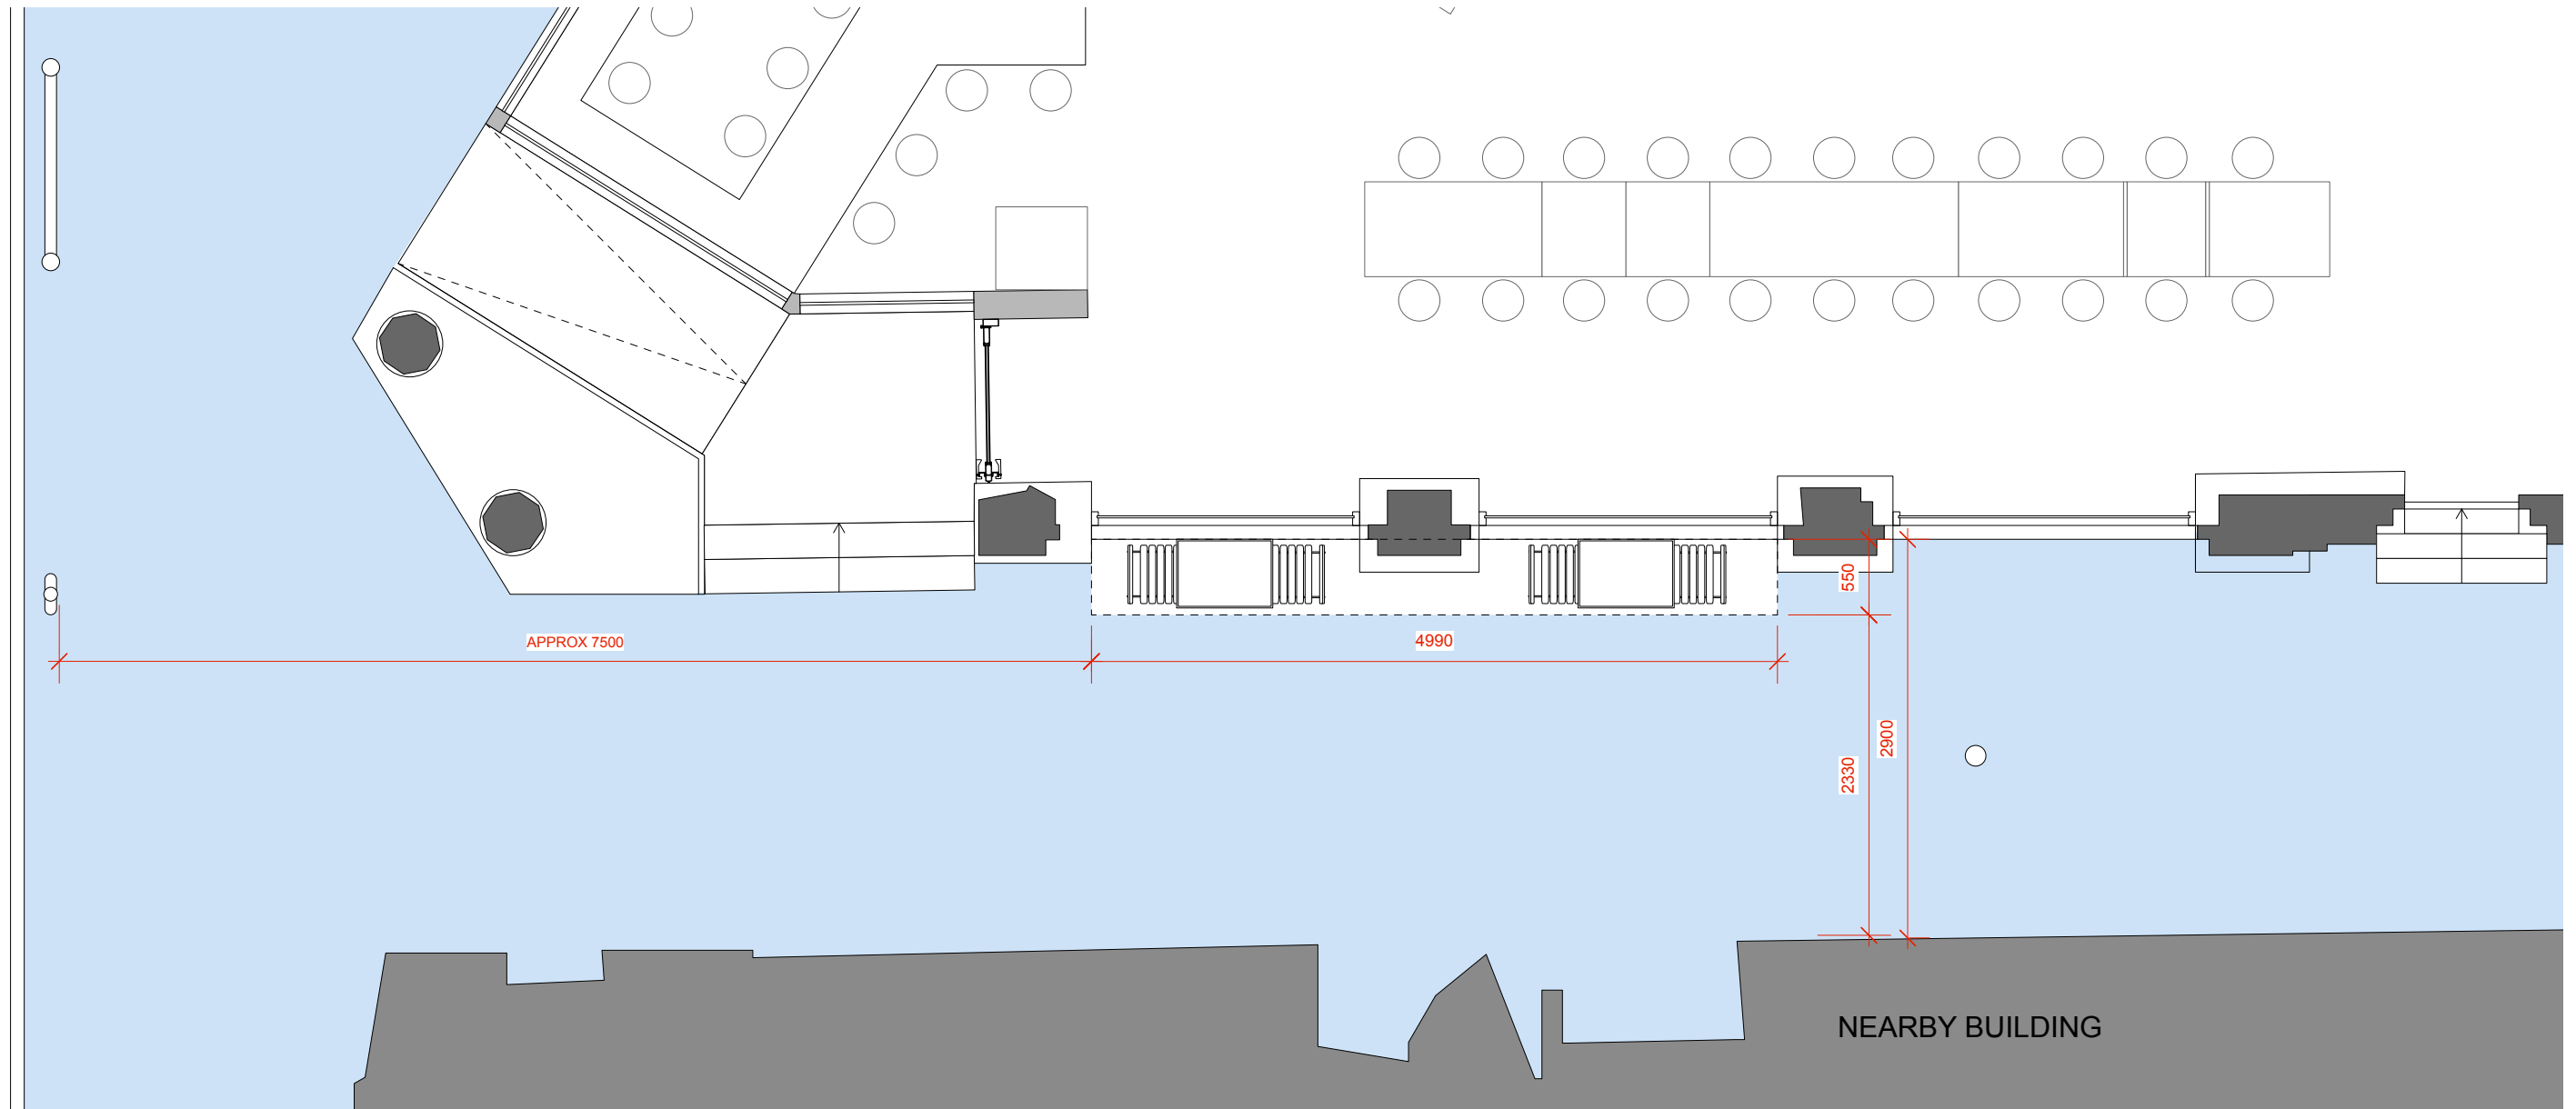

Premises Name: Chipotle Mexican Grill

Premises Address: 114-116 Charing Cross Road
London WC2H 0JR

Unless otherwise noted this drawing is not for construction purposes.

Do not scale from this drawing unless instructed to do so, work to figured dimensions only.

Rev	Comment	By	Date
A	Bike racks updated	NMB	12.01.16
B	Tables and chairs removed	NMB	29.02.16
C	Table and chairs removed	NMB	20.04.16

object.space.place

Client: Chipotle
Project: Charing Cross
Date: 11.09.15
Drawing Purpose: Information
Drawing Title: Ground GA

Job Number: 115 | Scale: 1:50 @A3

Drawing Number: - | Rev: C