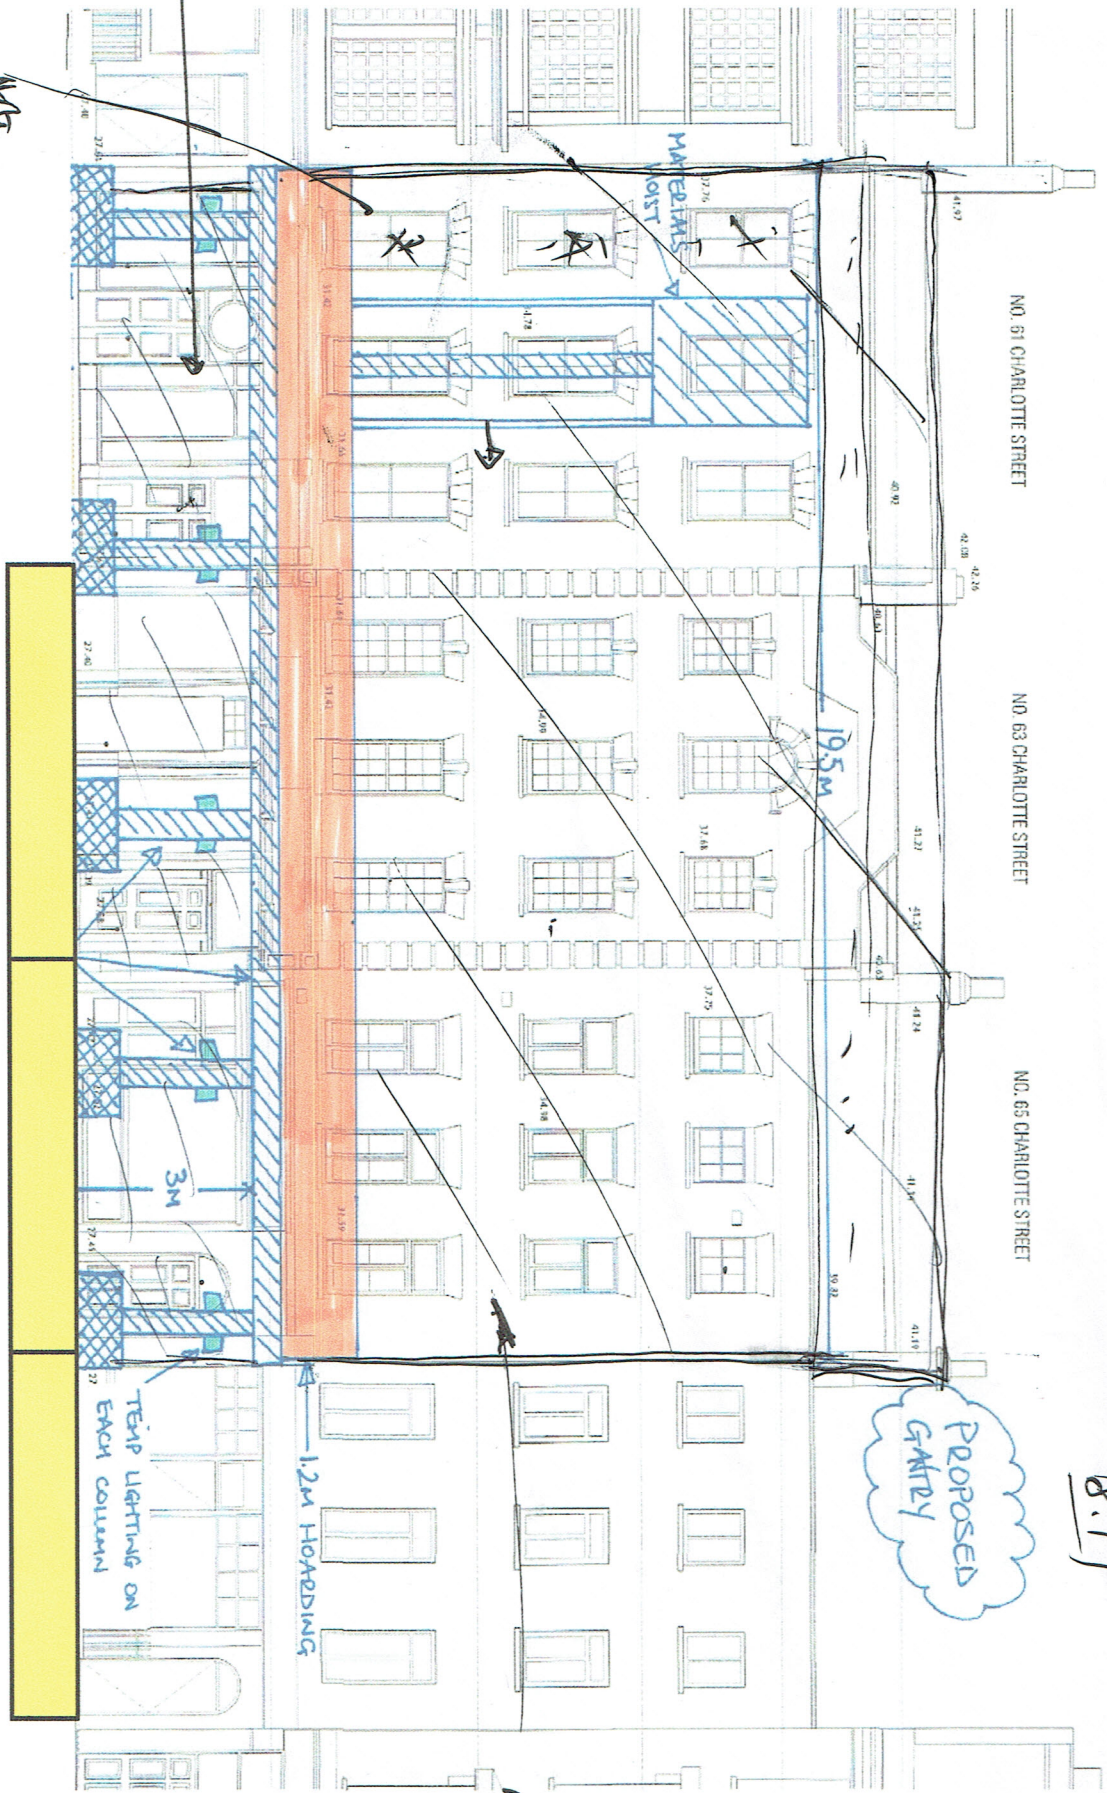

notes from meeting Sq. Charlotte St. - Austrian

14-02-16

8.11

Monobox + Scaffold STAIN ON sketch

WORKING Scaffolding in

PROPOSED GALLERY

1.2m HOARDING

TEMP LIGHTING ON EACH COLUMN

3M

19.5m

MARKED HOIST

2nd. Doctors Bay WINDOWS NEAREST TO NO. 61

NB

A plan of the gaiting level showing the scaffold + hoist locations