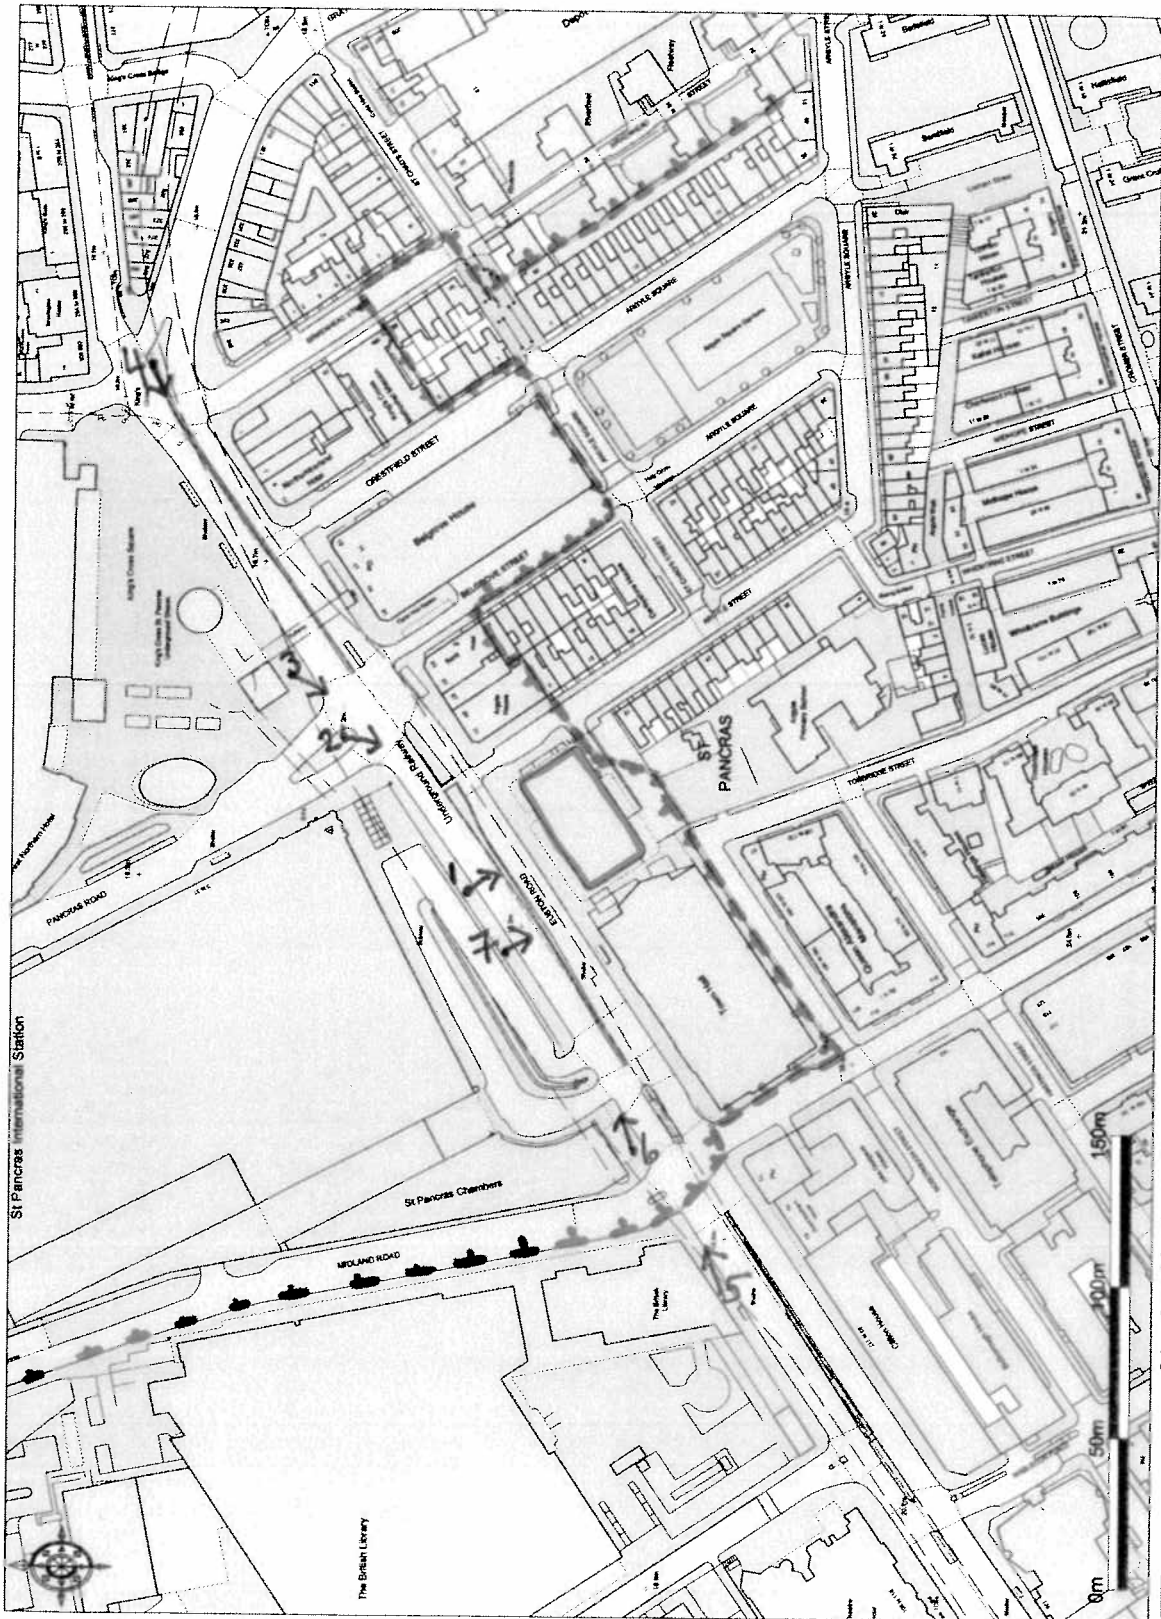

Town Hall Extension, Argyle Street, London

Town Hall Extension, Argyle Street, London

- ↖ → POSITION PHOTOGRAPHS TAKEN FROM
- — BOUNDARY OF CONSERVATION AREA
- APPEAL SITE

SJ1