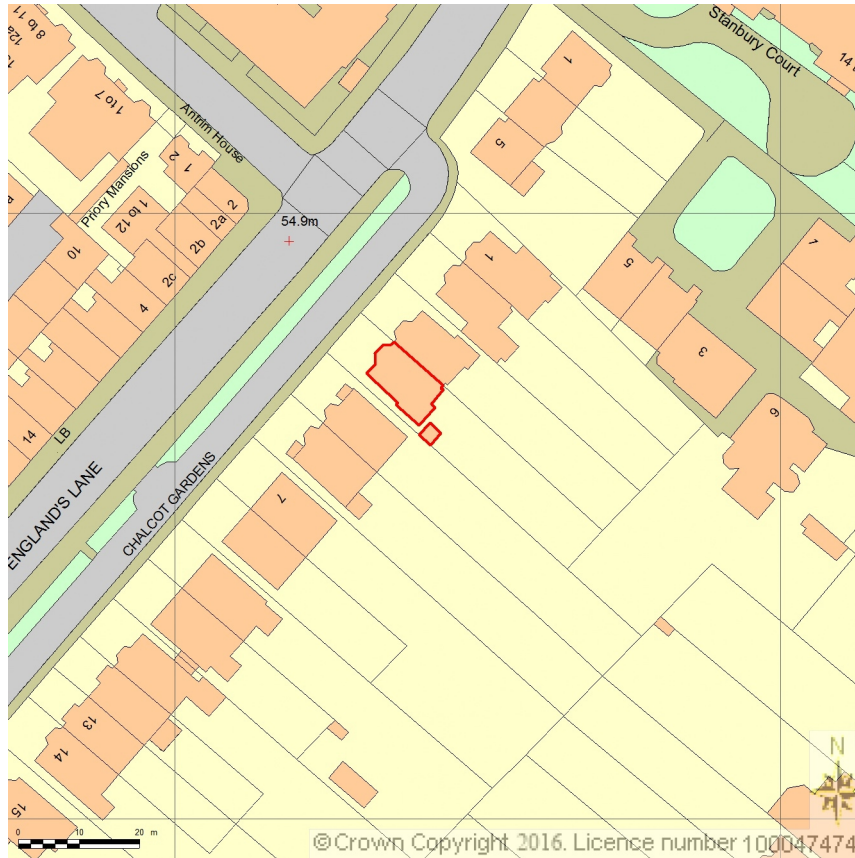

SITE LOCATION PLAN

AREA 2 HA

SCALE: 1:1250 on A4

CENTRE COORDINATES: 527643 , 184664

Supplied by Streetwise Maps Ltd

www.streetwise.net

Licence No: 100047474

17:58:13 18/04/2016