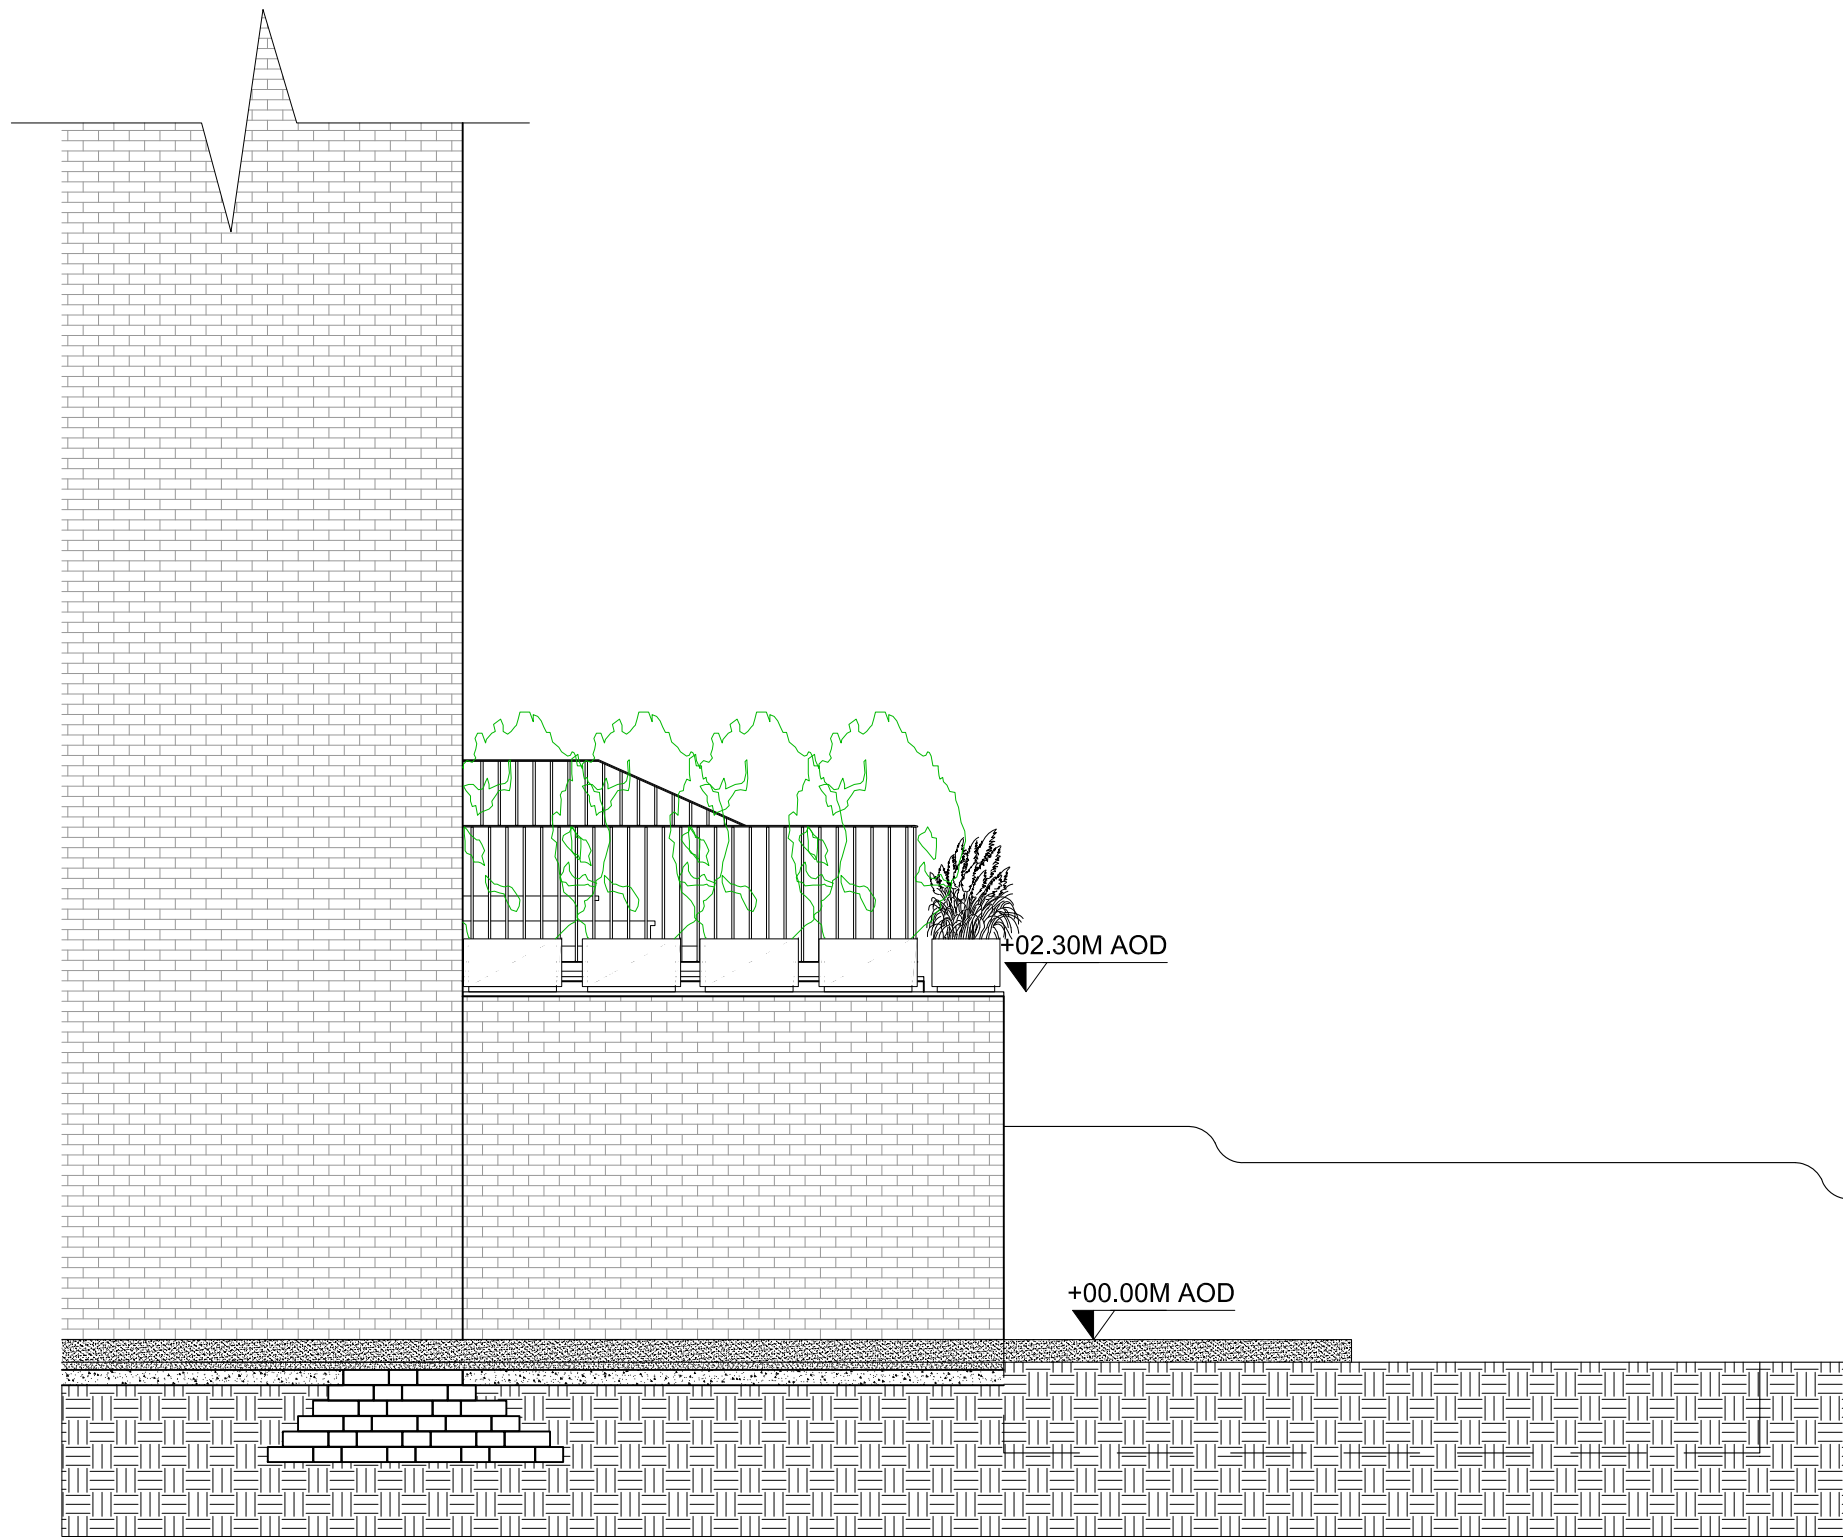

INDEX	DESCRIPTION	DATE
01	ISSUED FOR INFORMATION	07 04 16
02	ADDED LEVELS ADDED PLANTERS	07 15 16

Garden Flat
4 Chalcot Gardens
London NW3 4YB

APPLICANT
XXX
xxx
xxx
London
tel: +44 xxx
Mobile: +44 xxx
E-mail: xxx

ENGINEERING CONSULTANT

PLANNING

TITLE	
4 CHALCOT GARDENS PROPOSED ELEVATION 2 OF 2	
DATE	SCALE
04 03 2016	1:50 @ A3
DRAWN BY	CHECKED BY
FA	FA
PLAN N°	REVISION
FYP-R-SC-LM-21003	02

1 LEVEL B01 - PROPOSED ELEVATION - WEST
SCALE : 1:50 @ A3