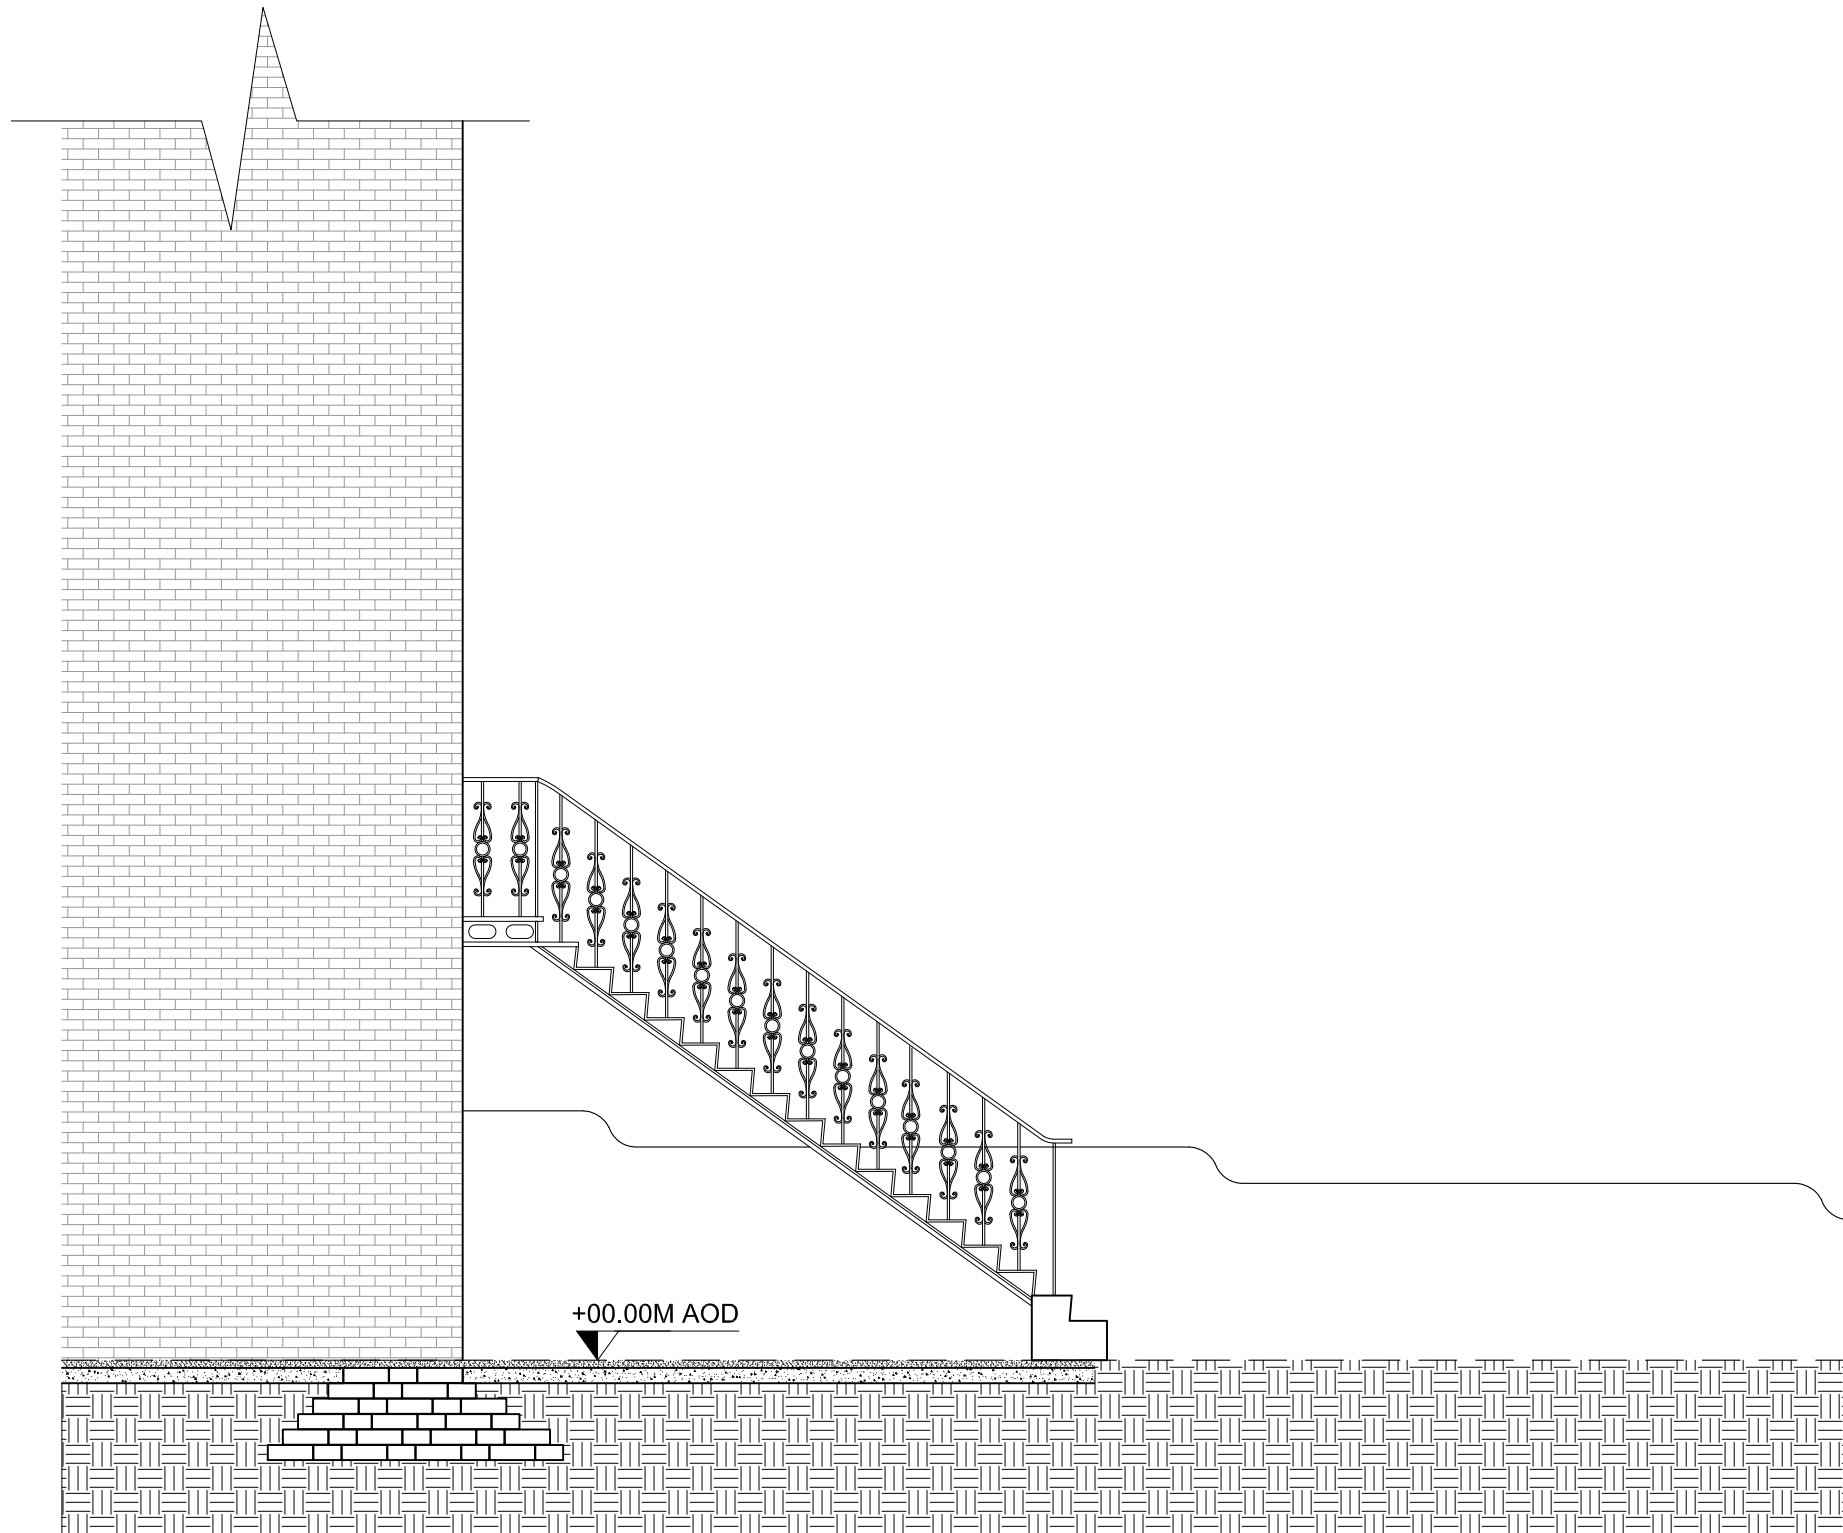

INDEX	DESCRIPTION	DATE
01	ISSUED FOR INFORMATION	07 04 16
02	ADDED LEVELS	07 15 16

Garden Flat
4 Chalcot Gardens
London NW3 4YB

APPLICANT

XXX
xxx
London
tel: +44 xxx
Mobile: +44 xxx
E-mail: xxx

DEVELOPER

xxx
xxx
tel: +44 xxx
Mobile: +44 xxx
E-mail: xxx

DATE 04 03 2016 SCALE 1:50 @ A3

DRAWN BY FA CHECKED BY FA

PLAN N° FYP-R-SC-LM-21001 REVISION 02

1 LEVEL B01 - EXISTING ELEVATION - WEST
SCALE: 1:50 @ A3