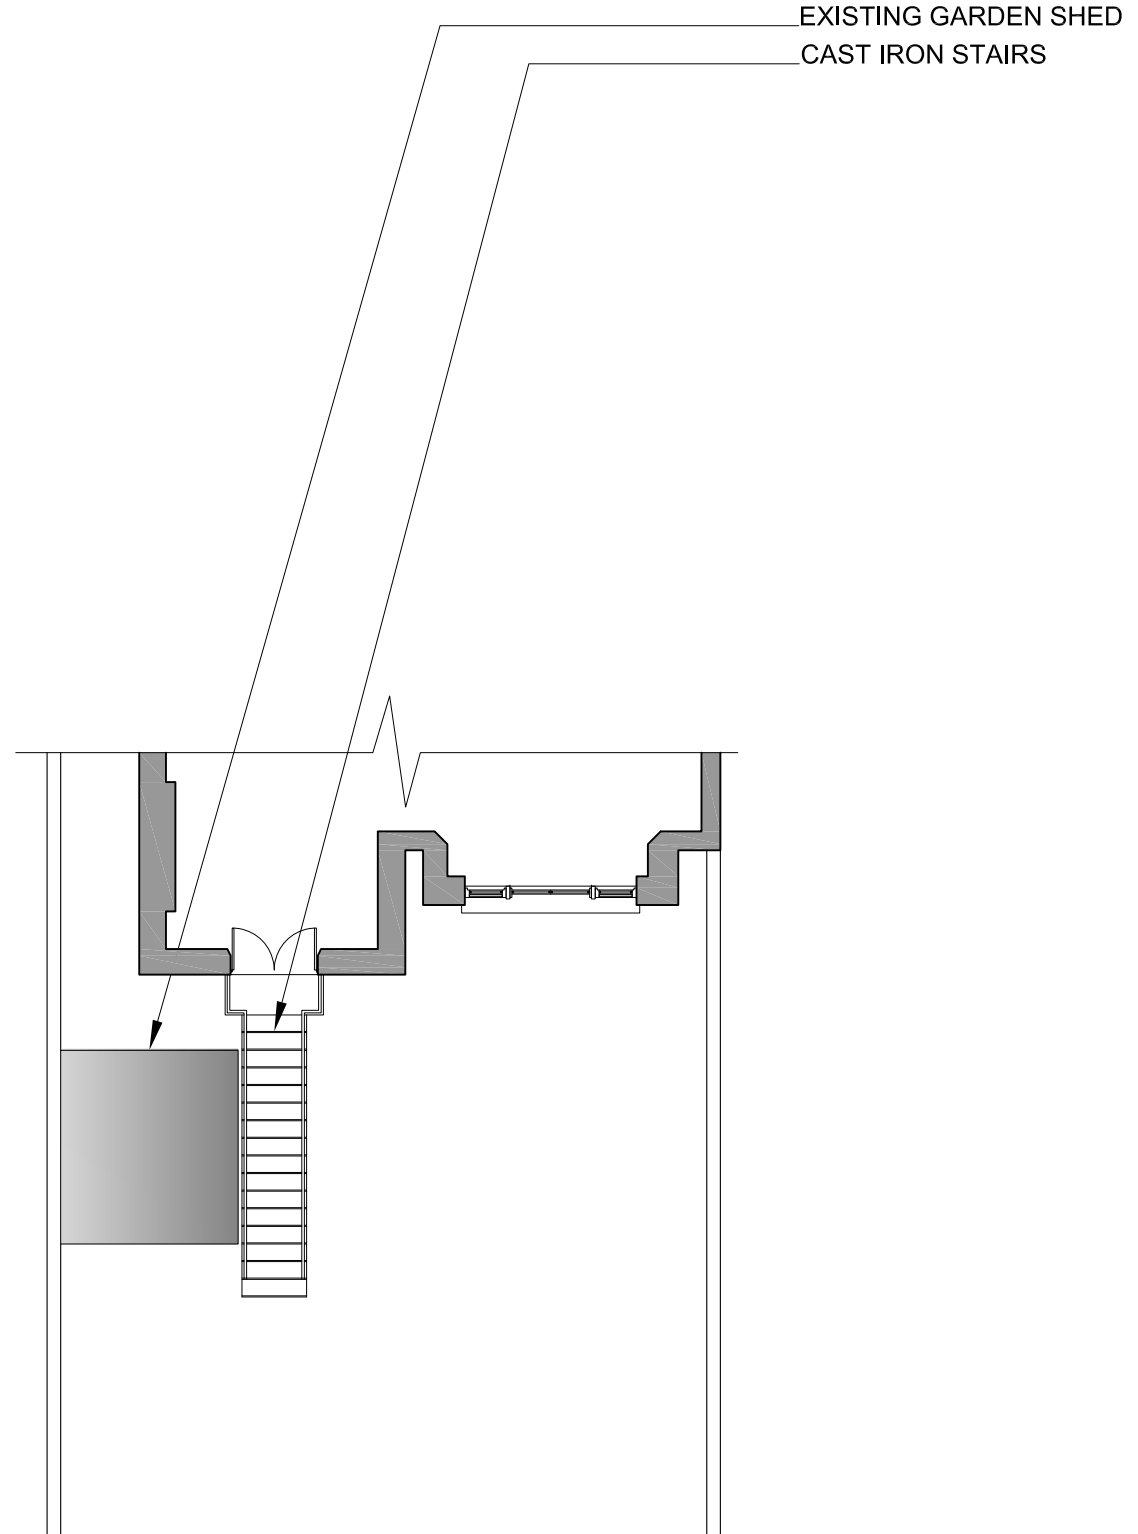

1
21001

1
21000

2
21000

1 LEVEL B01 - EXISTING PLAN
SCALE : 1:100 @ A3

2 LEVEL GR - EXISTING PLAN
SCALE : 1:100 @ A3

INDEX	DESCRIPTION	DATE
01	ISSUED FOR INFORMATION	04 03 16

Garden Flat
4 Chalcot Gardens
London NW3 4YB

ENGINEERING CONSULTANT

PLANNING

TITLE
4 CHALCOT GARDENS
EXISTING

DATE 04 03 2016 SCALE 1:100 @ A3

DRAWN BY FA CHECKED BY FA

PLAN N° FYP-R-SC-LB01-01000 REVISION 01