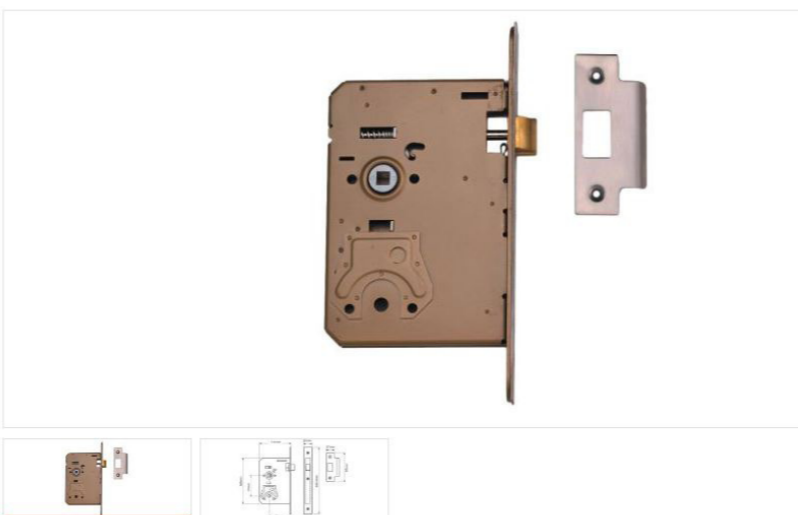

2682 - Mortice Latch - Knob Operation

Application

- For timber doors hinged on the left or right, opening inwards and outwards
- Also suitable for steel & composite doors - special fixings required
- For use with knob furniture from either side

Hafele

- Retain two doors on a single cabinet side panel or shelf.
- Can be mounted on butt, rebated or flush doors
- Screw fixing
- Catch: Floating
- Counterpiece: Fixed
- Plastic catch and steel counterpiece

Contact us:

Contact Product Technical
Tel: 0800 171 2908

Contact Sales Team
Tel: 0800 171 2909

Share:

ItemCode & Description	Tech Info	Price Per Stock Unit (ex VAT) Internet Prices only
246.84.115 ✓ Brown double magnetic catch		Login/Register for full Trade Pricing & Stock Availability
246.84.713 ✓ White double magnetic catch		Login/Register for full Trade Pricing & Stock Availability