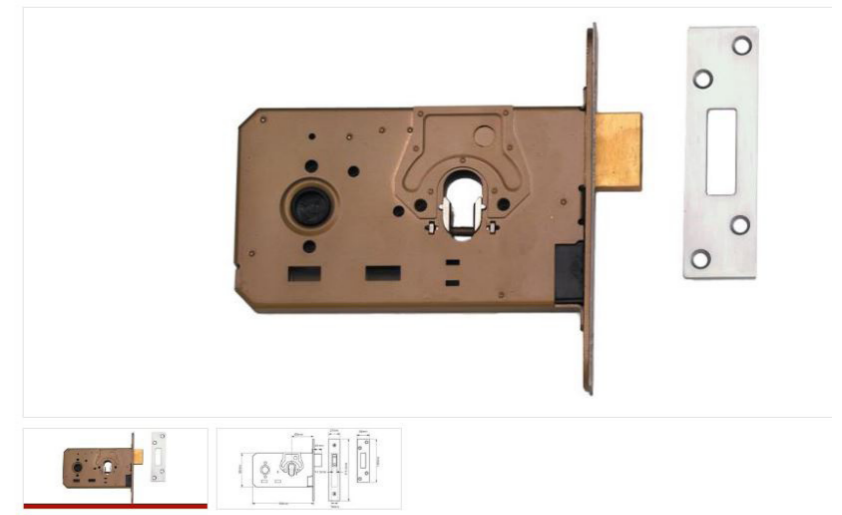

L2183 - Horizontal Mortice Deadlock

Application

- For timber doors hinged on the left or right and requiring cylinder operation
- Also suitable for steel & composite doors - special fixings required
- Accepts oval or euro profile cylinders