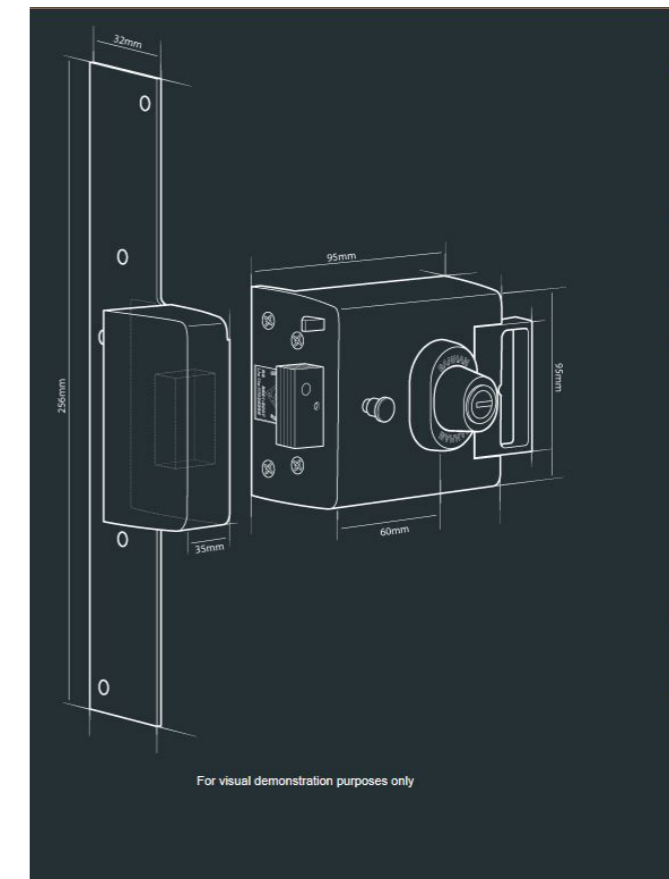

Satin Brass

Bronze

Documents

For visual demonstration purposes only

Carlisle Brass

Victorian Scroll Lever Round Rose, Satin Chrome Finish.

Union

PL803N - Single Door Panic Latch