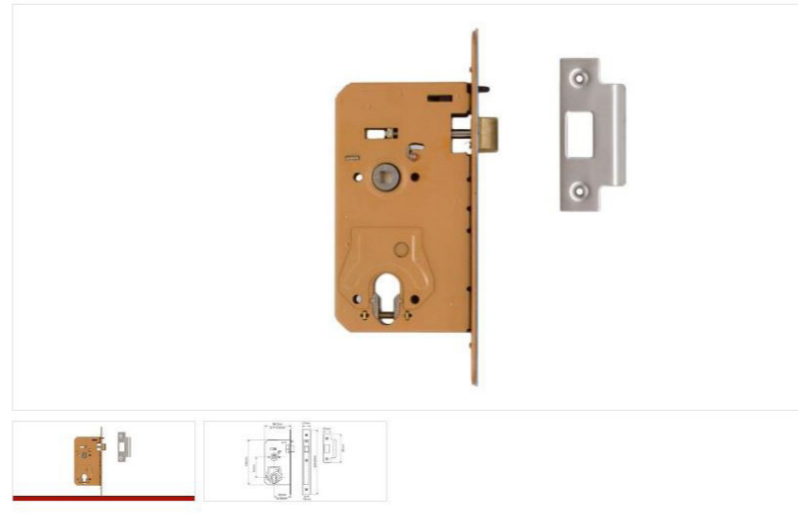

L2370 - Mortice Night Latch

Application

- For timber doors hinged on the left or right and requiring cylinder and lever handle operation
- Also suitable for steel & composite doors - special fixings required
- Accepts oval or euro profile cylinders
- For use with sprung or unsprung lever furniture from inside. Please specify when ordering