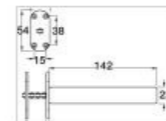

'Perko' concealed jamb closer

- Suitable for internal doors up to 50.8 kg
- Not suitable for doors fitted with rising butt hinges
- Does not affect the integrity of a latched 1/2 hr or 1 hr fire door when fitted. Copy of the fire test to BS476: Part 22: 1987 and BS EN 1634-1:2000 assessment are available on request
- Tested to 500,000 cycles
- Fixing screws and fitting instructions included
- Brass face and anchor plates. Powder coated mild steel mechanism housing

• **Important note:** These door closers cannot be used on doors hung on any type of projection hinge, rising or falling butt hinges, or Tetus hinges

Contact us:

Contact Product Technical
Tel: 0800 171 2908

Contact Sales Team
Tel: 0800 171 2909

Share:

ItemCode & Description	Tech Info	Price Per Stock Unit (ex VAT) Internet Prices only
931.90.418 Polished brass finish		> Login/Register for full Trade Pricing & Stock Availability
931.90.412 Polished chrome finish		> Login/Register for full Trade Pricing & Stock Availability
931.90.414 Satin chrome finish		> Login/Register for full Trade Pricing & Stock Availability