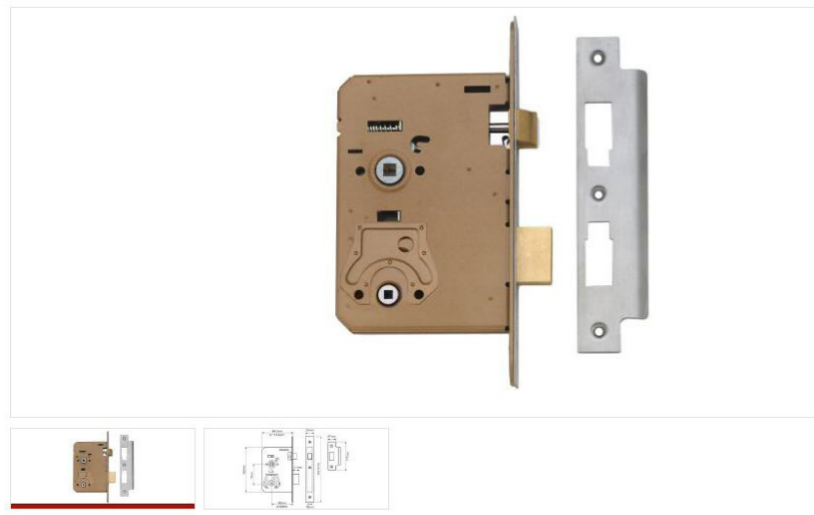

Union

L2274 - Mortice Bathroom Lock

Application

- For timber doors hinged on the left or right and requiring cylinder and lever handle operation
- Also suitable for steel & composite doors - special fixings required
- For use with sprung or unsprung lever furniture from either side. Please specify when ordering