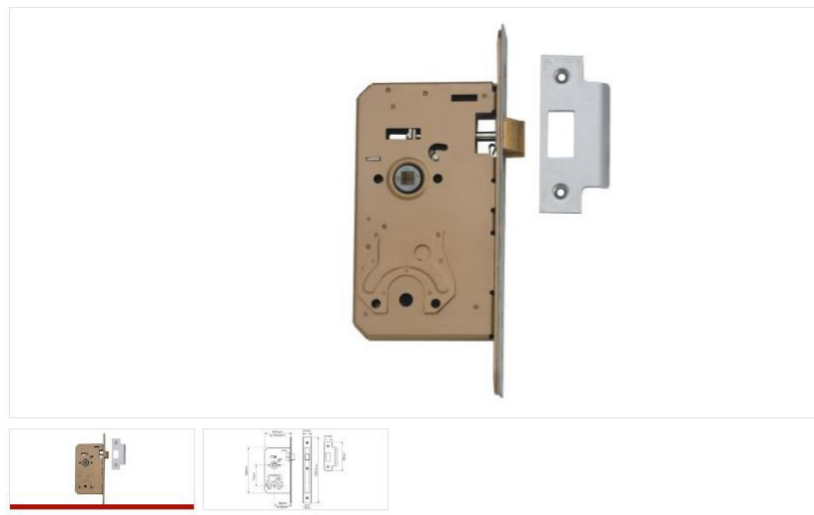

2670 - Mortice Latch - Lever Handle Operation

Application

- For timber doors hinged on the left or right, opening inwards and outwards
- Also suitable for steel & composite doors - special fixings required
- For use with sprung or unsprung lever furniture from either side