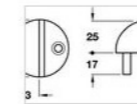

ItemCode & Description	Tech Info	Price Per Stock Unit (ex VAT) Internet Prices only
937.12.000 ✓ Satin finish door stop		> Login/Register for full Trade Pricing & Stock Availability
937.51.751 Polished finish door stop		> Login/Register for full Trade Pricing & Stock Availability