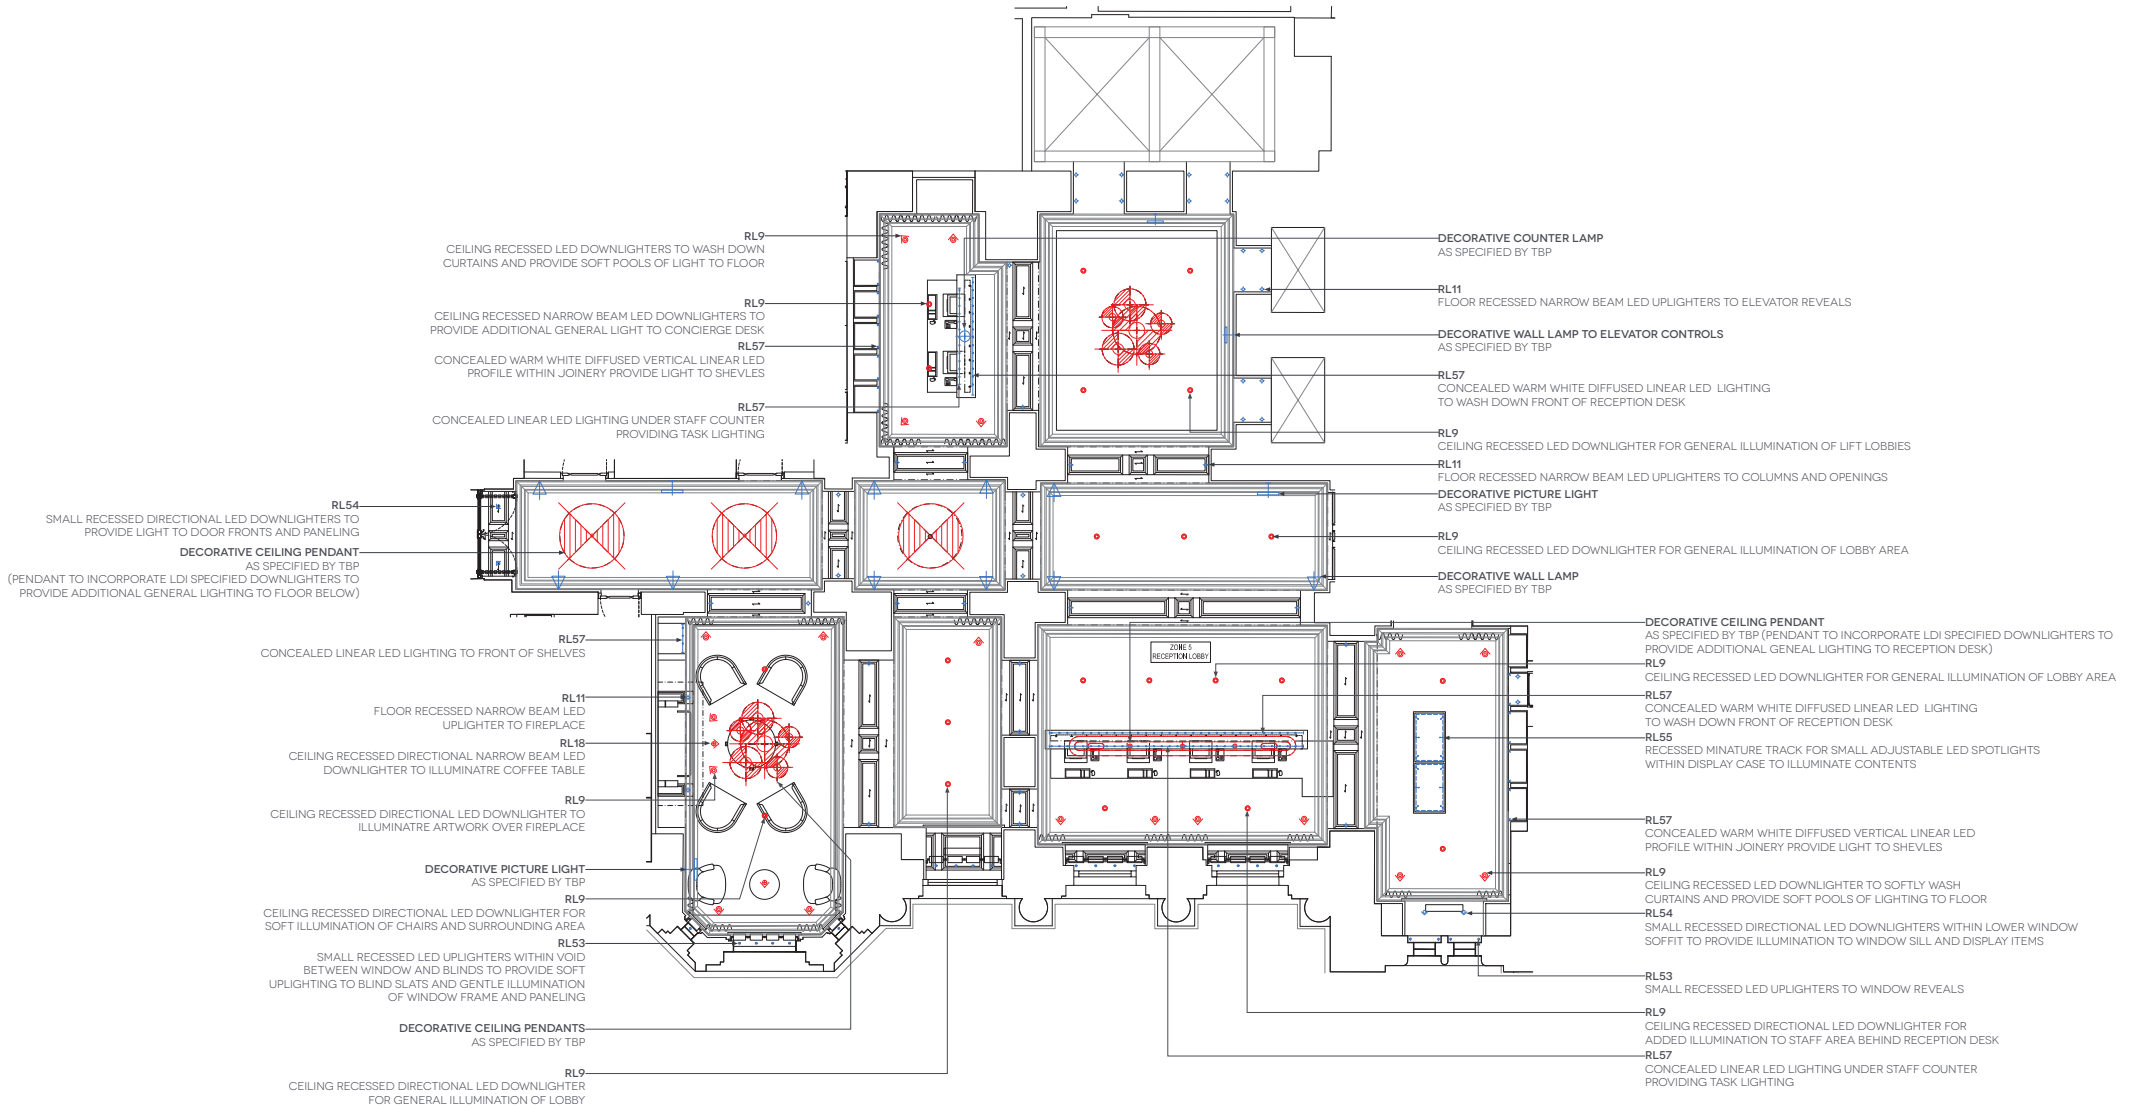

RUSSELL HOTEL LONDON

RECEPTION - LIGHTING SCHEMATIC

RUSSELL HOTEL LONDON

PRIVATE DINING ROOM – LIGHTING SCHEMATIC