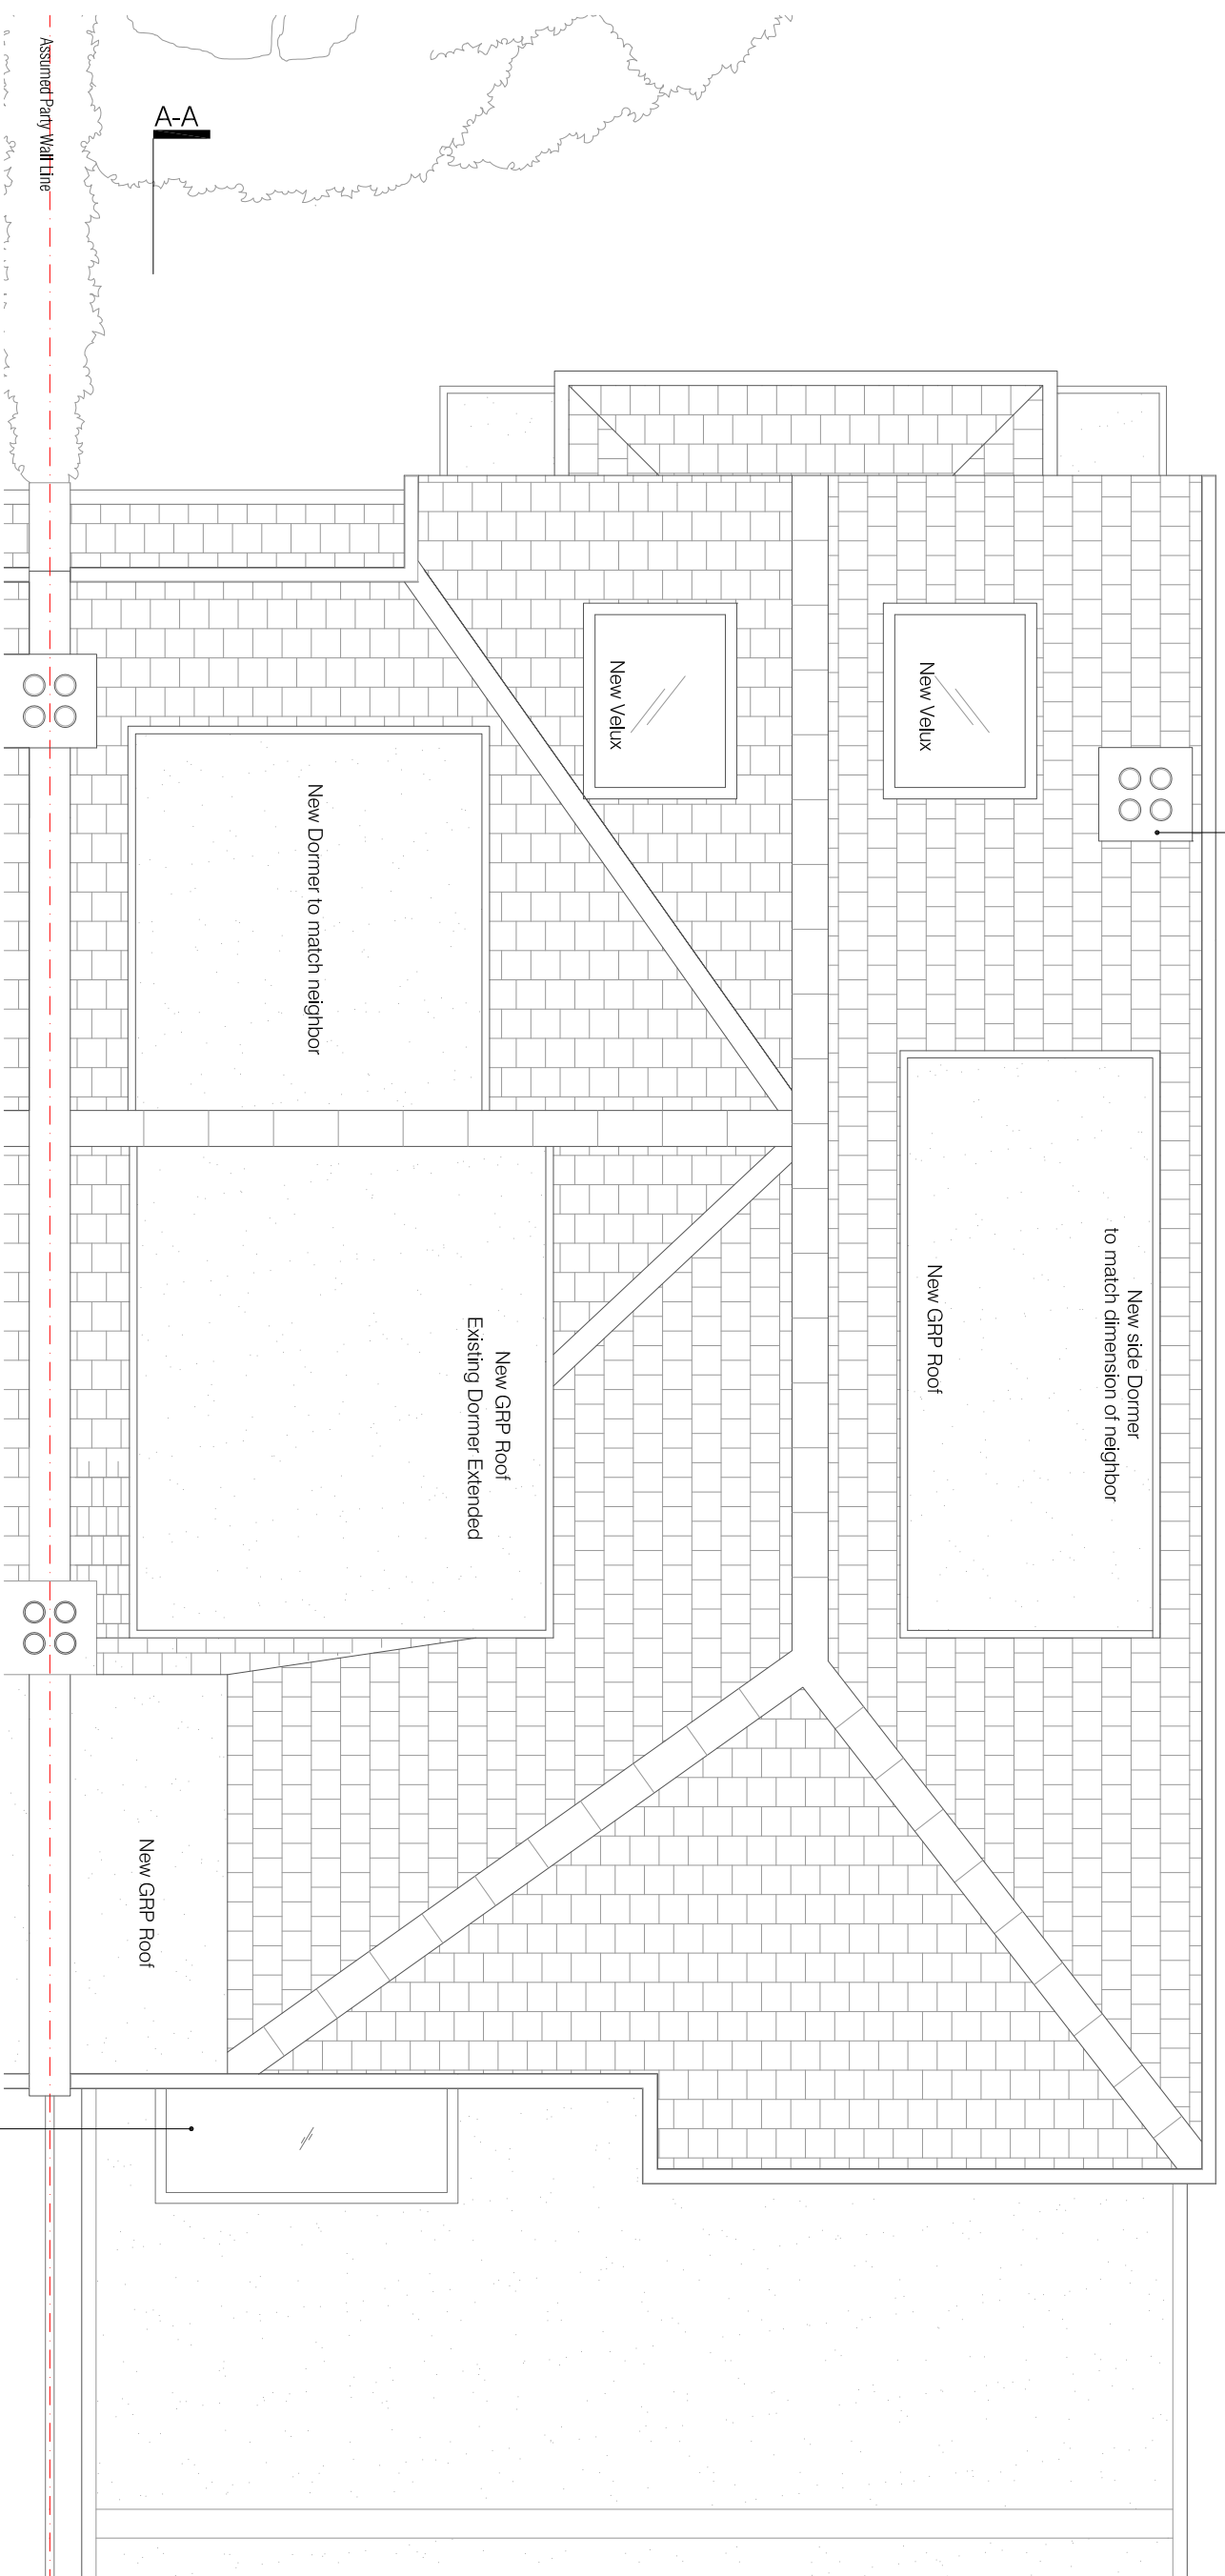

Reinstate Chimney

A-A

01 PROPOSED ROOF PLAN
scale 1:50