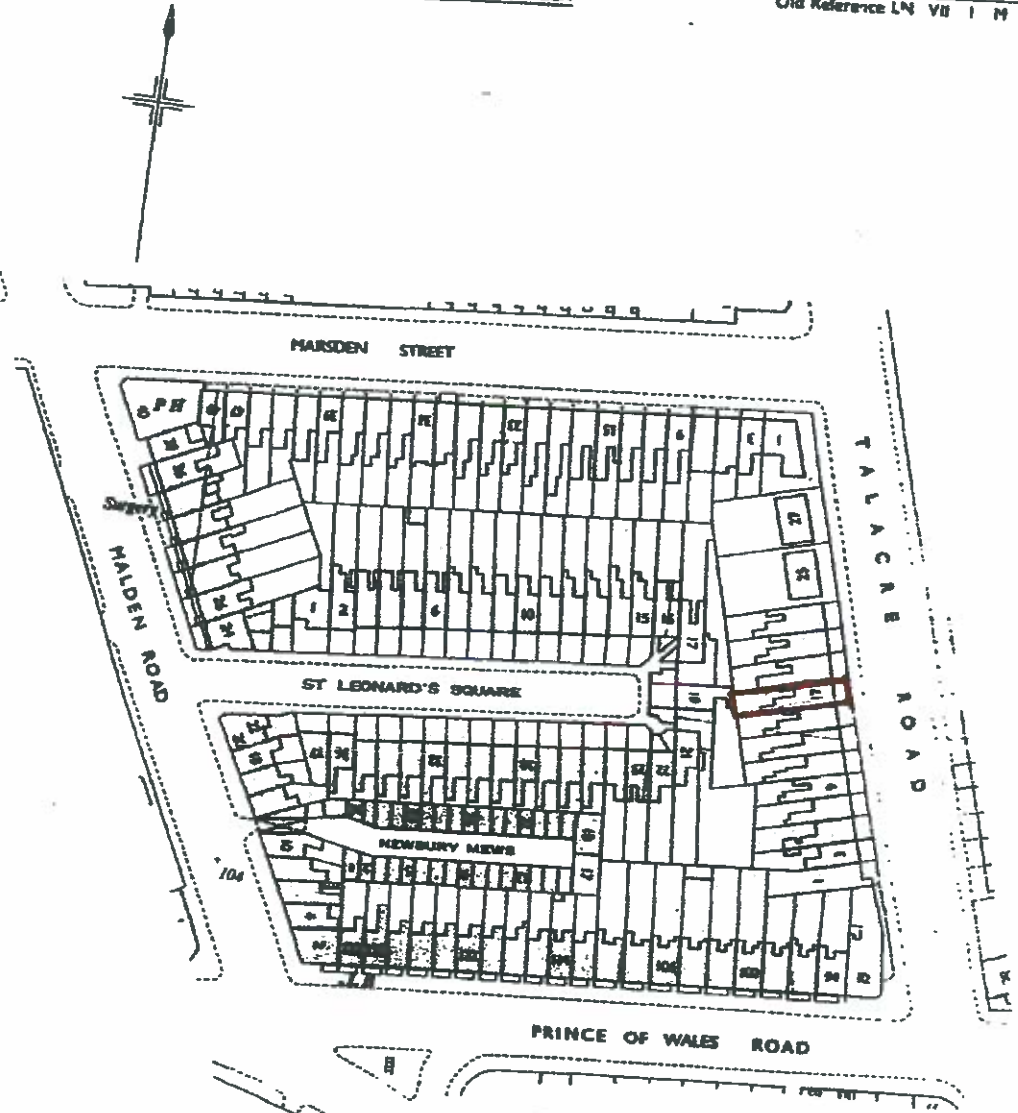

SITE LOCATION PLAN

H.M. LAND REGISTRY		TITLE NUMBER		
		NGL519764		
ORDNANCE SURVEY PLAN REFERENCE	COUNTY	SHEET		
	GREATER LONDON		NATIONAL GRID	SECTION
Scale: 1/1250	BOROUGH OF CAMDEN		TQ 2884	K
			© Crown copyright 1973 Old Reference LN VII I H	

Site location marked in red