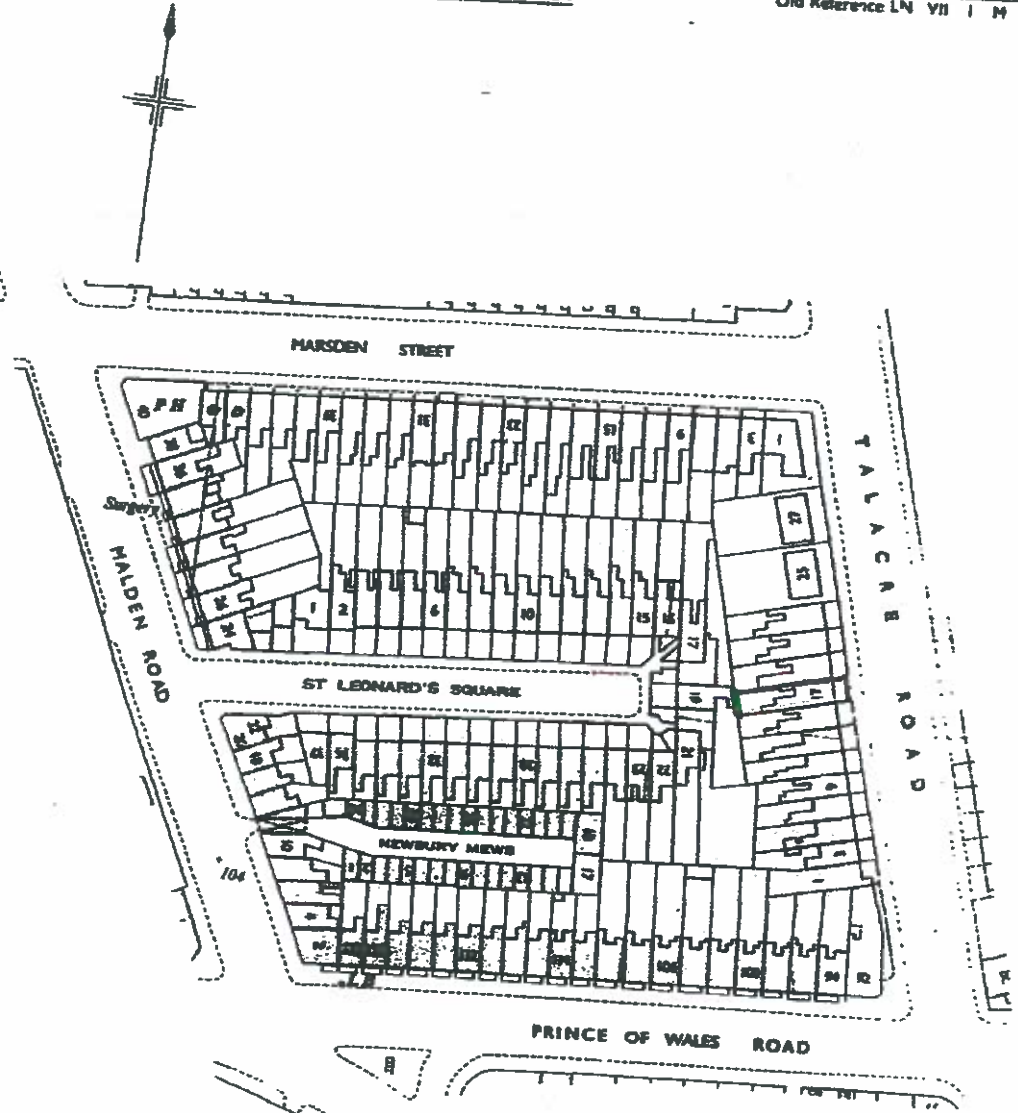

# Block Plan

H.M. LAND REGISTRY		TITLE NUMBER		
		NGL519764		
ORDNANCE SURVEY PLAN REFERENCE	COUNTY	SHEET		
	GREATER LONDON		NATIONAL GRID	SECTION
Scale: 1/1250			TQ 2884	K

BOROUGH OF CAMDEN

© Crown copyright 1973  
Old Reference LN VII I M

Rear Boundary wall marked in green