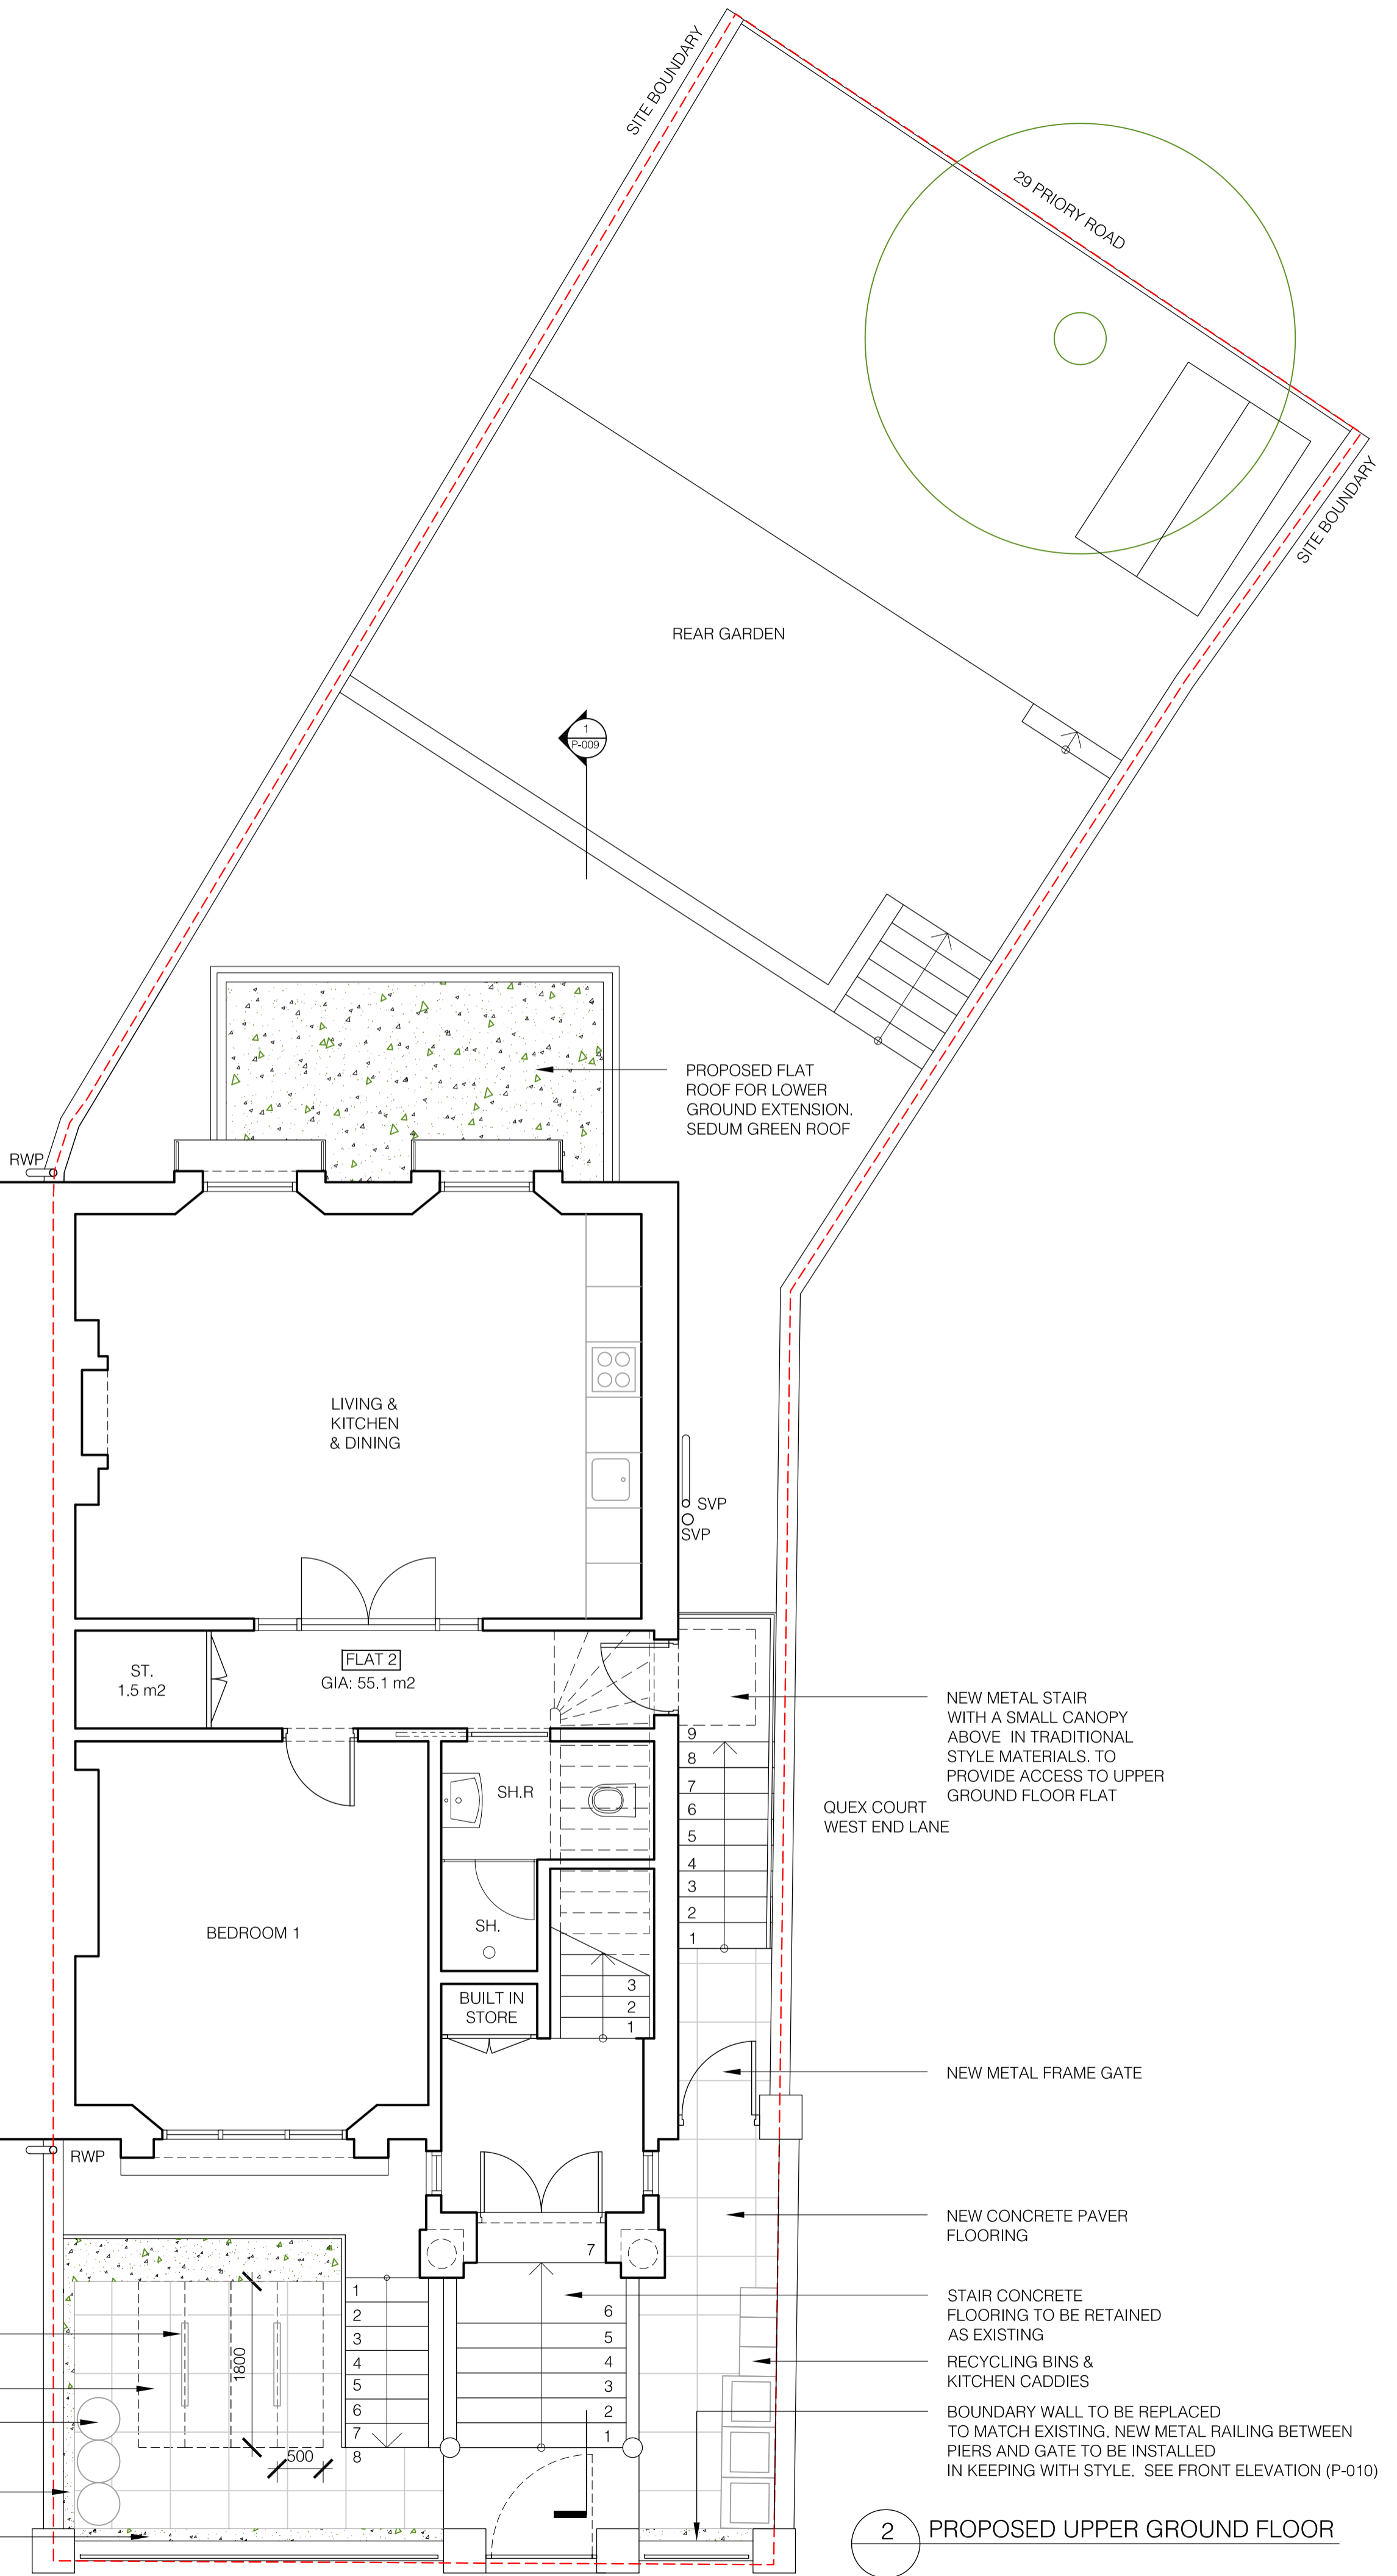

Nick Baker Architects

26 WEL
26 West End Lane, NW6 4PA, London

Proposed floor plans 1

Scale 1:50@A1 Date 22.01.016 Revision 00

1601 P-007