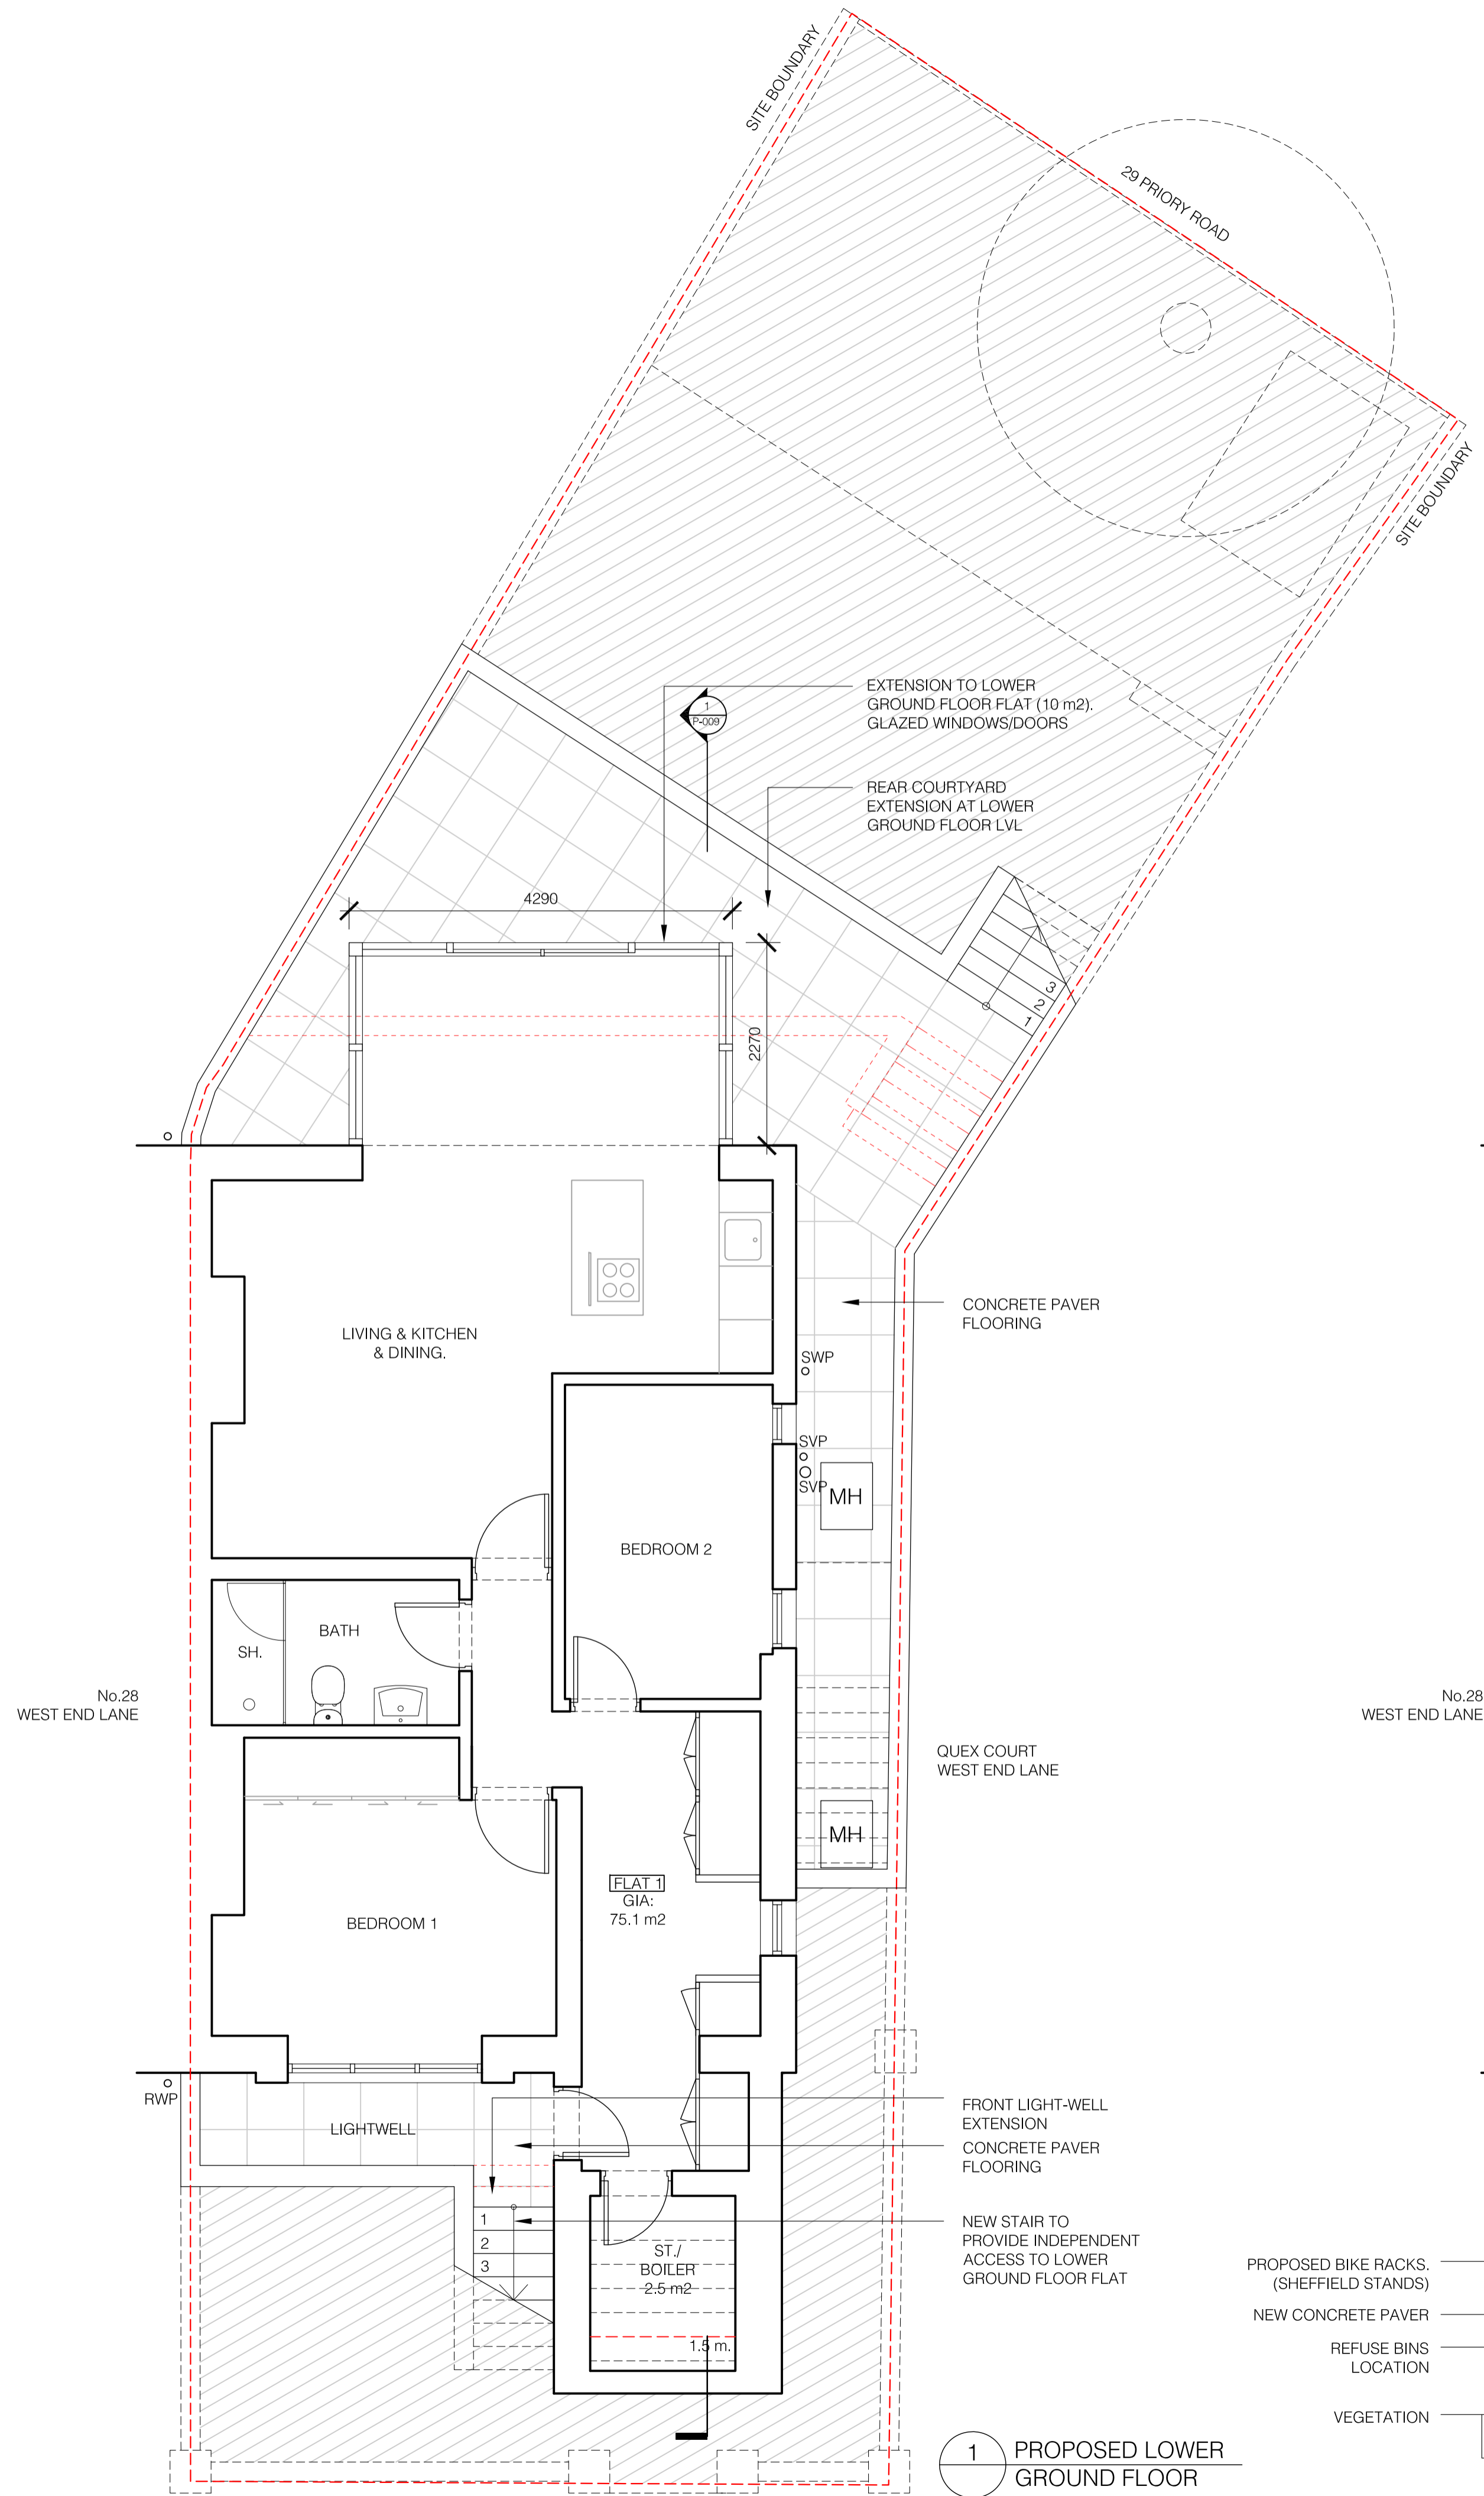

Nick Baker Architects

26 WEL
26 West End Lane, NW6 4PA, London

Proposed floor plans 1

Scale 1:50@A1 Date 22.01.016 Revision 00

1601 P-007