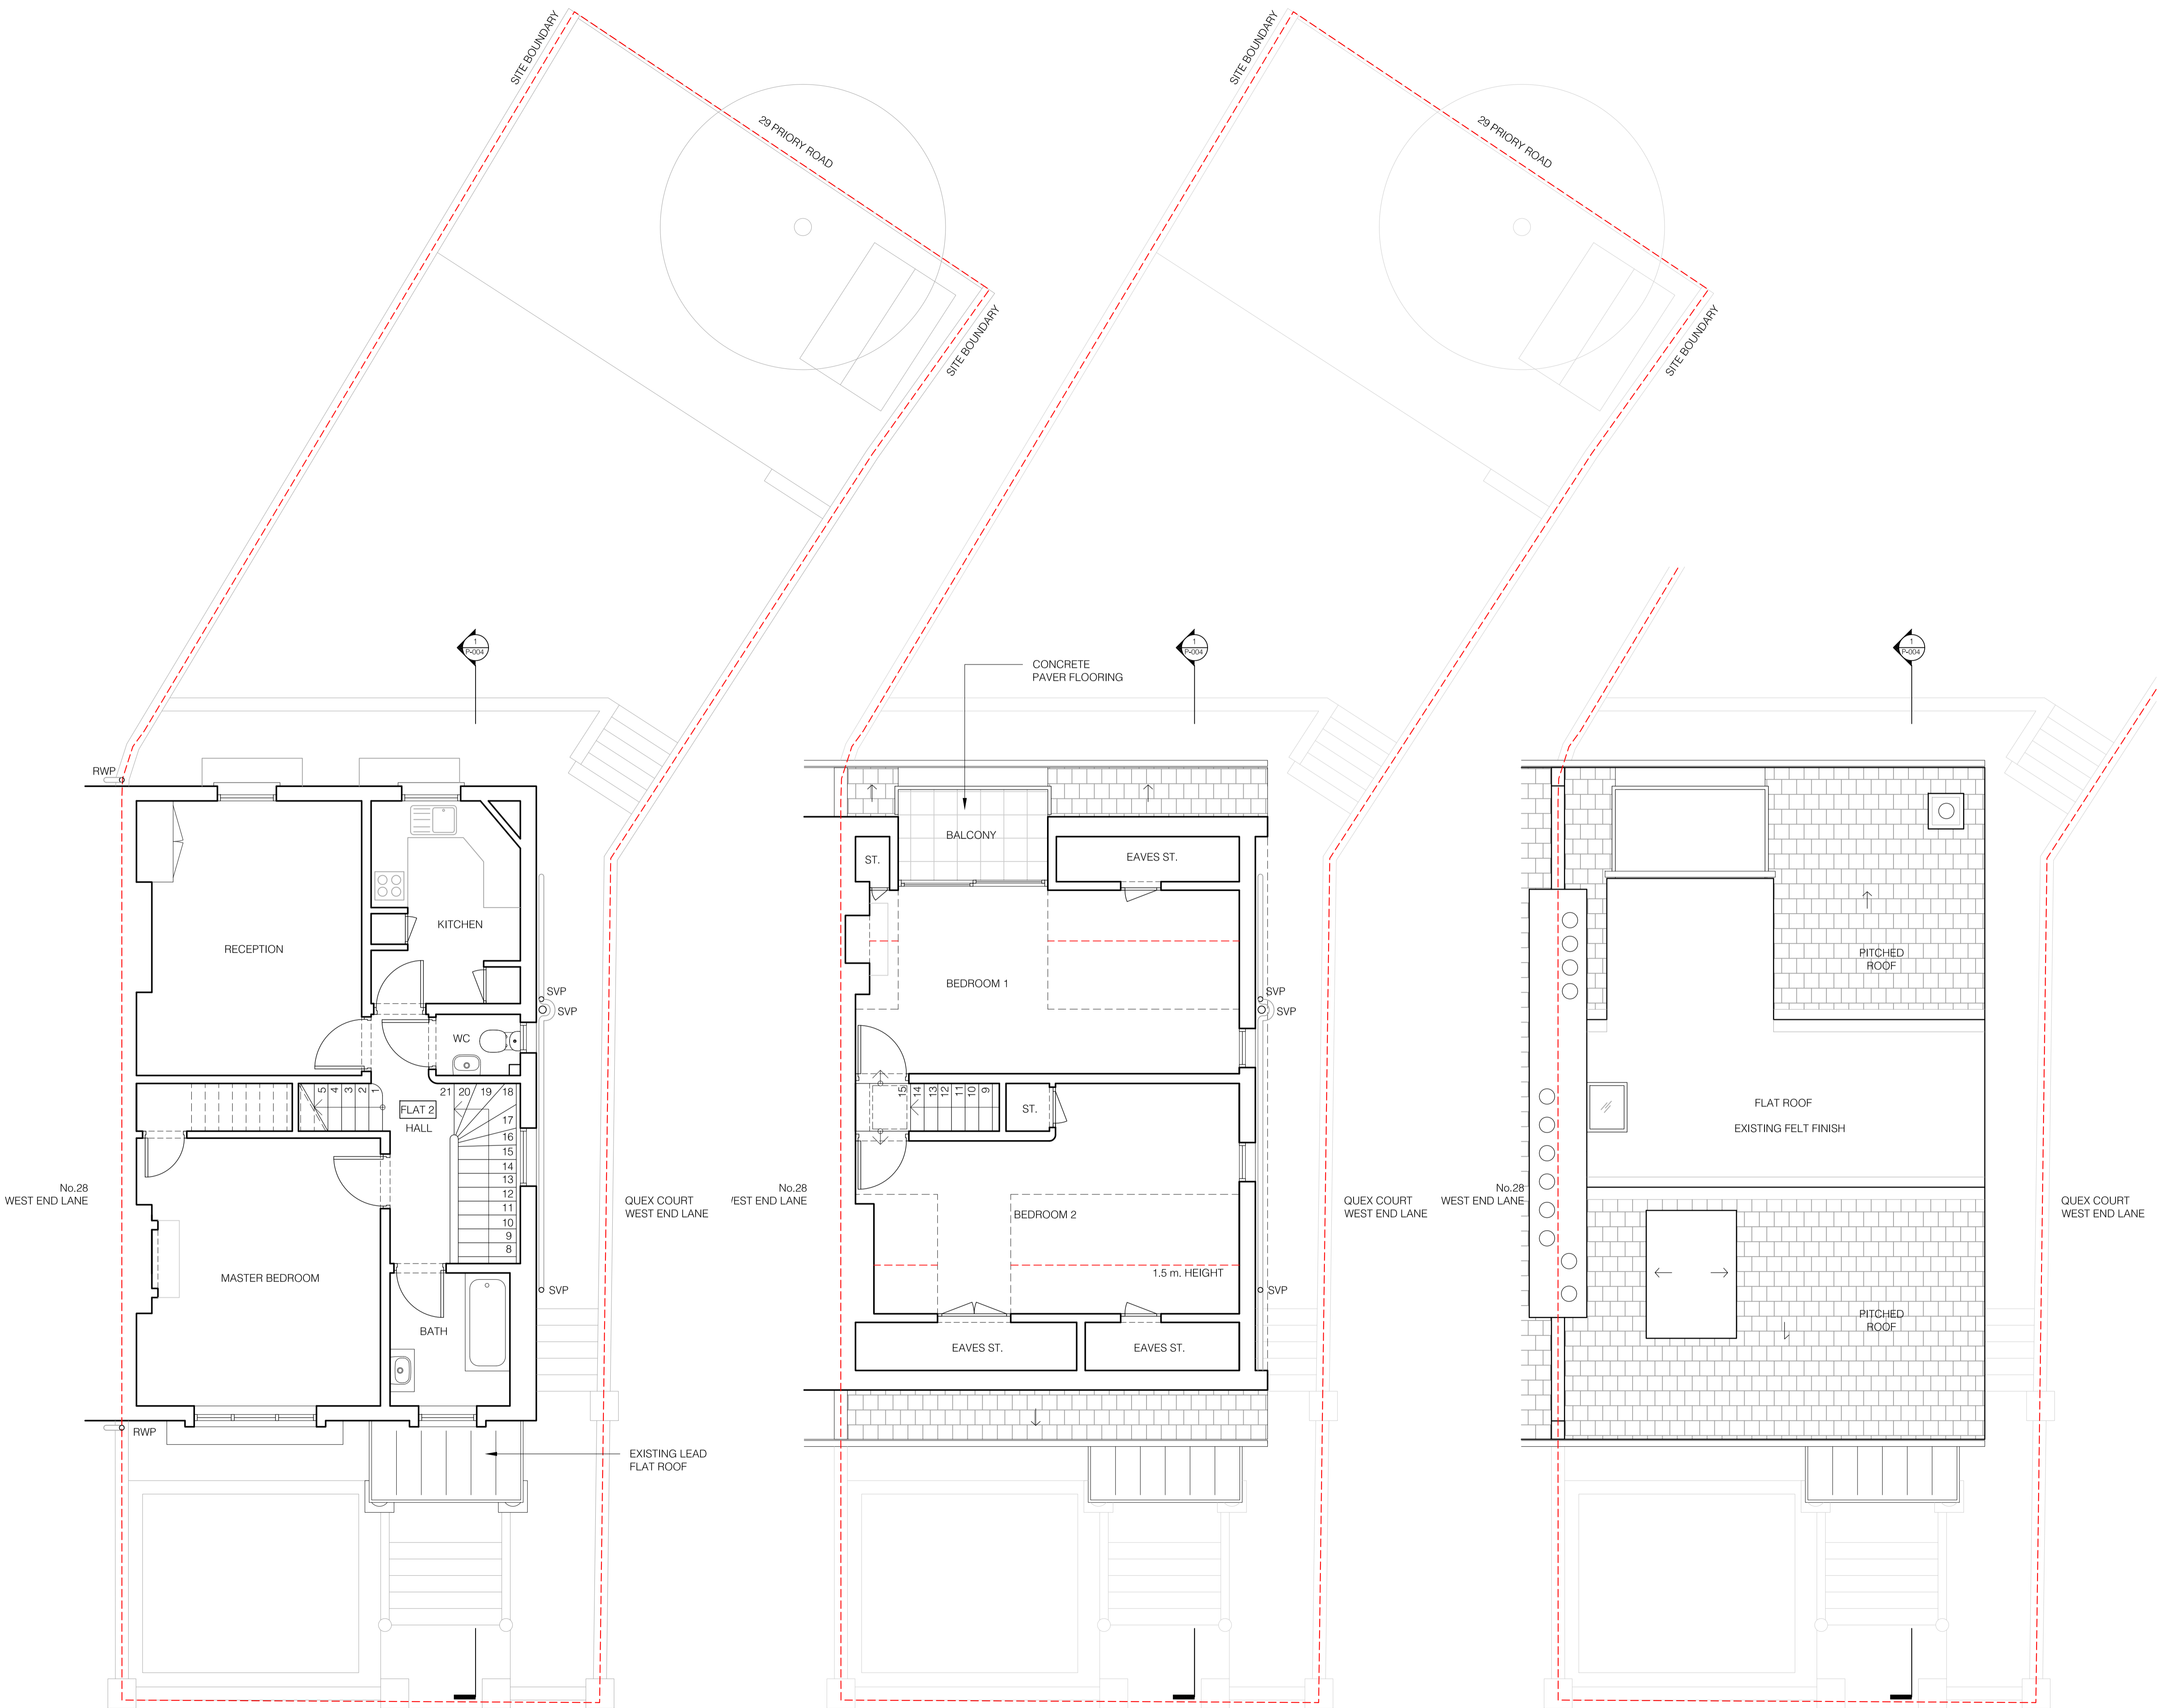

Nick Baker Architects

1 EXISTING FIRST FLOOR

2 EXISTING SECOND FLOOR

3 EXISTING ROOF PLAN

26 WEL
26 West End Lane, NW6 4PA, London

Existing floor plans 2

Scale 1:50@A1 Date 22.01.016 Revision 00

1601 P-003