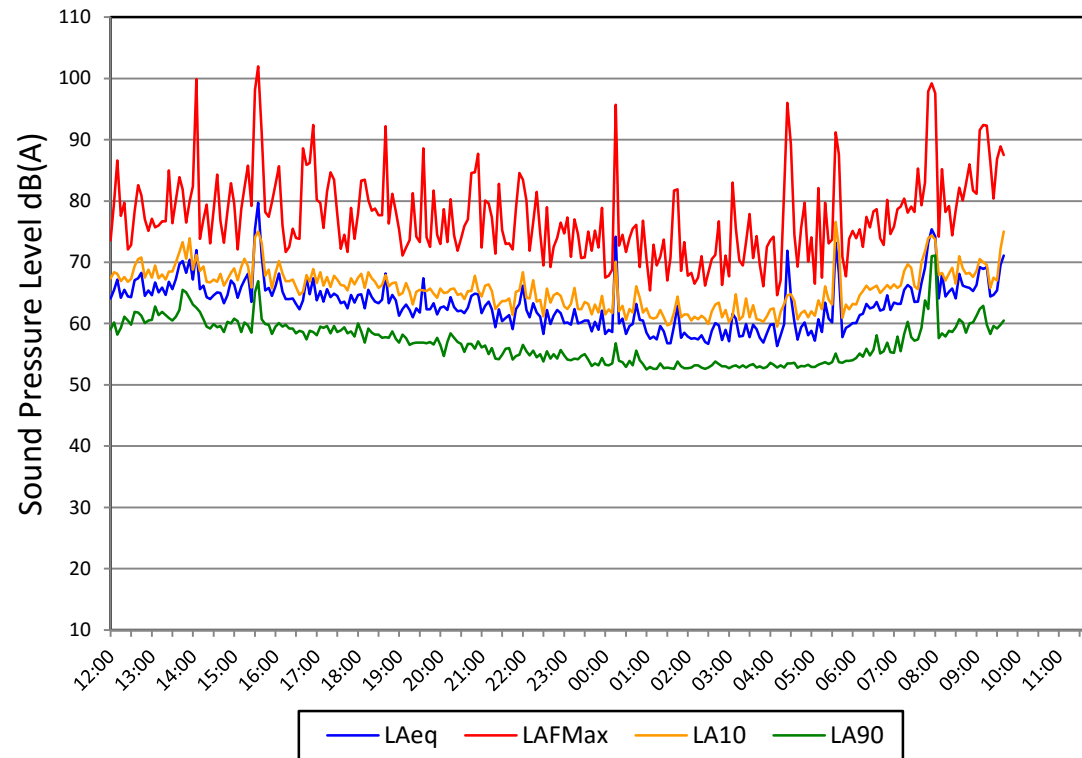

## Environmental Noise Time History - Position 1

Sunday 20 March to Monday 21 March 2016

Figure AS8428/TH3

## Environmental Noise Time History - Position 1

Monday 21 March to Tuesday 22 March 2016

Figure AS8428/TH4