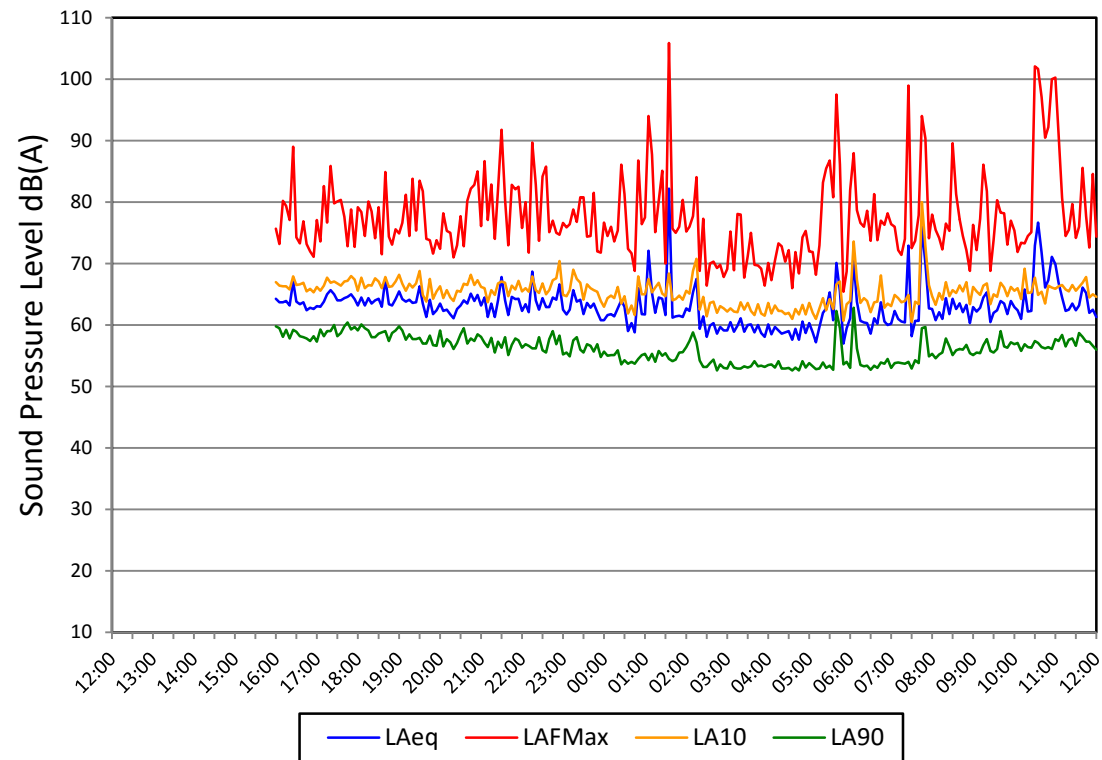

## Environmental Noise Time History - Position 1

Friday 18 March to Saturday 19 March 2016

Figure AS8428/TH1