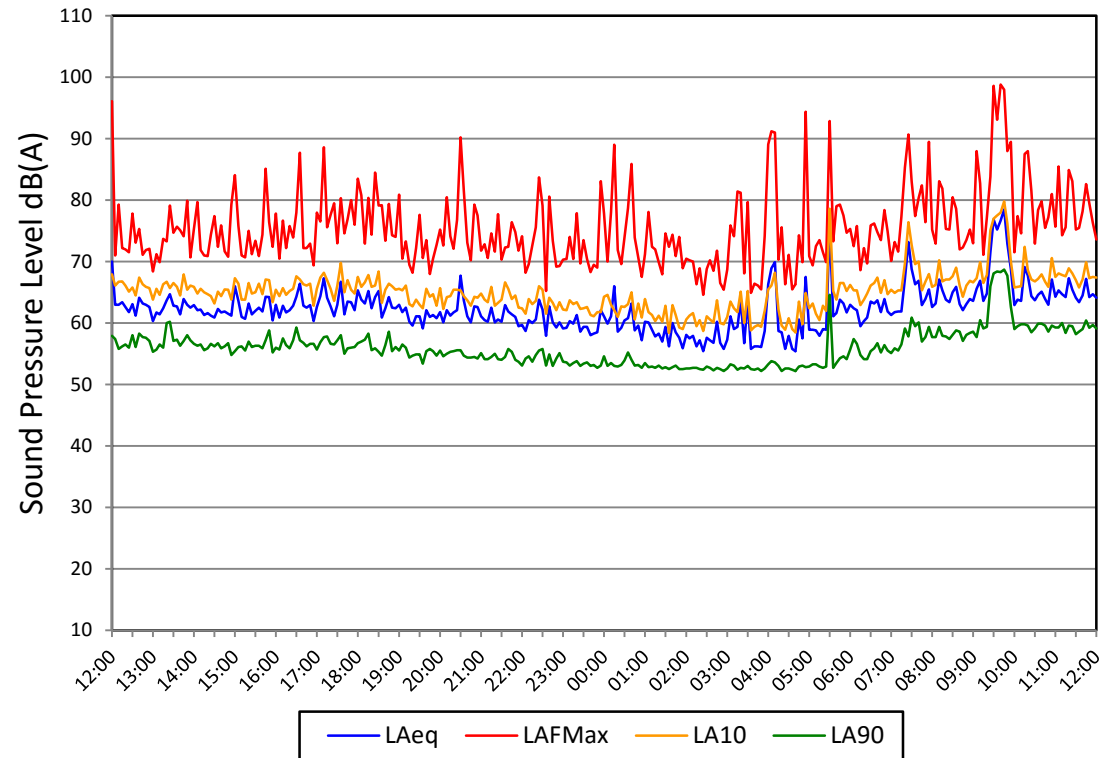

Brook House, Torrington Place, London

Environmental Noise Time History - Position 1

Sunday 20 March to Monday 21 March 2016

Figure AS8428/TH3