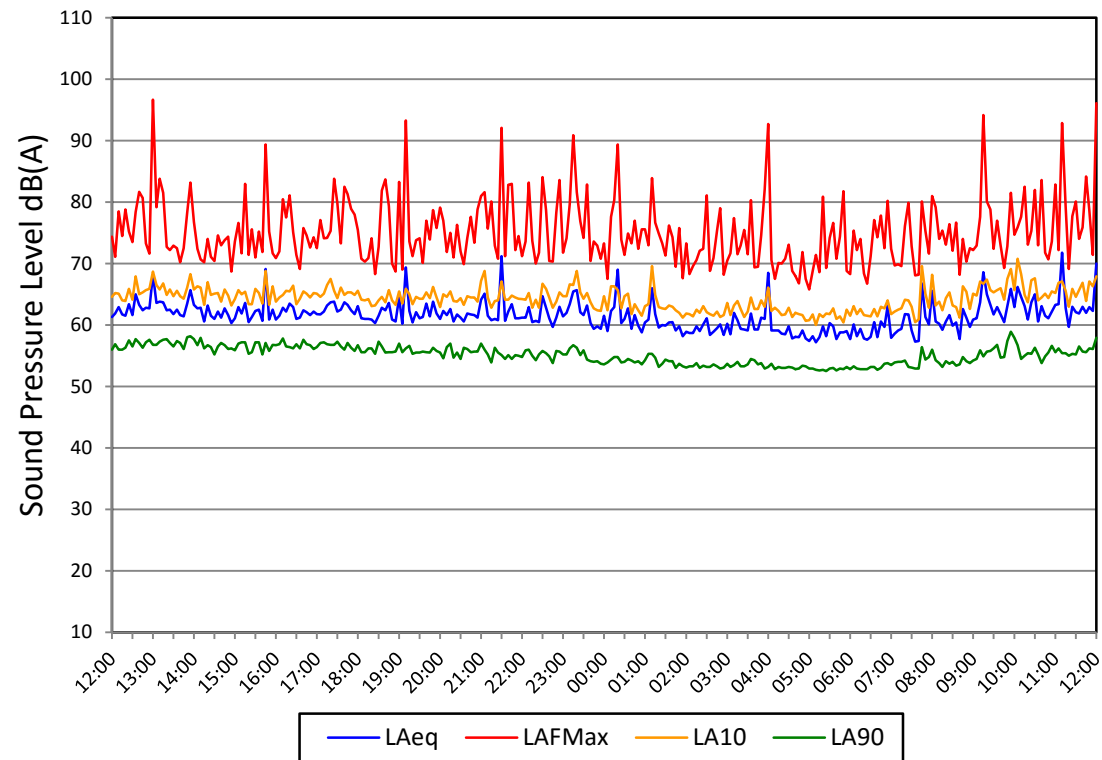

Brook House, Torrington Place, London

Environmental Noise Time History - Position 1

Saturday 19 March to Sunday 20 March 2016

Figure AS8428/TH2