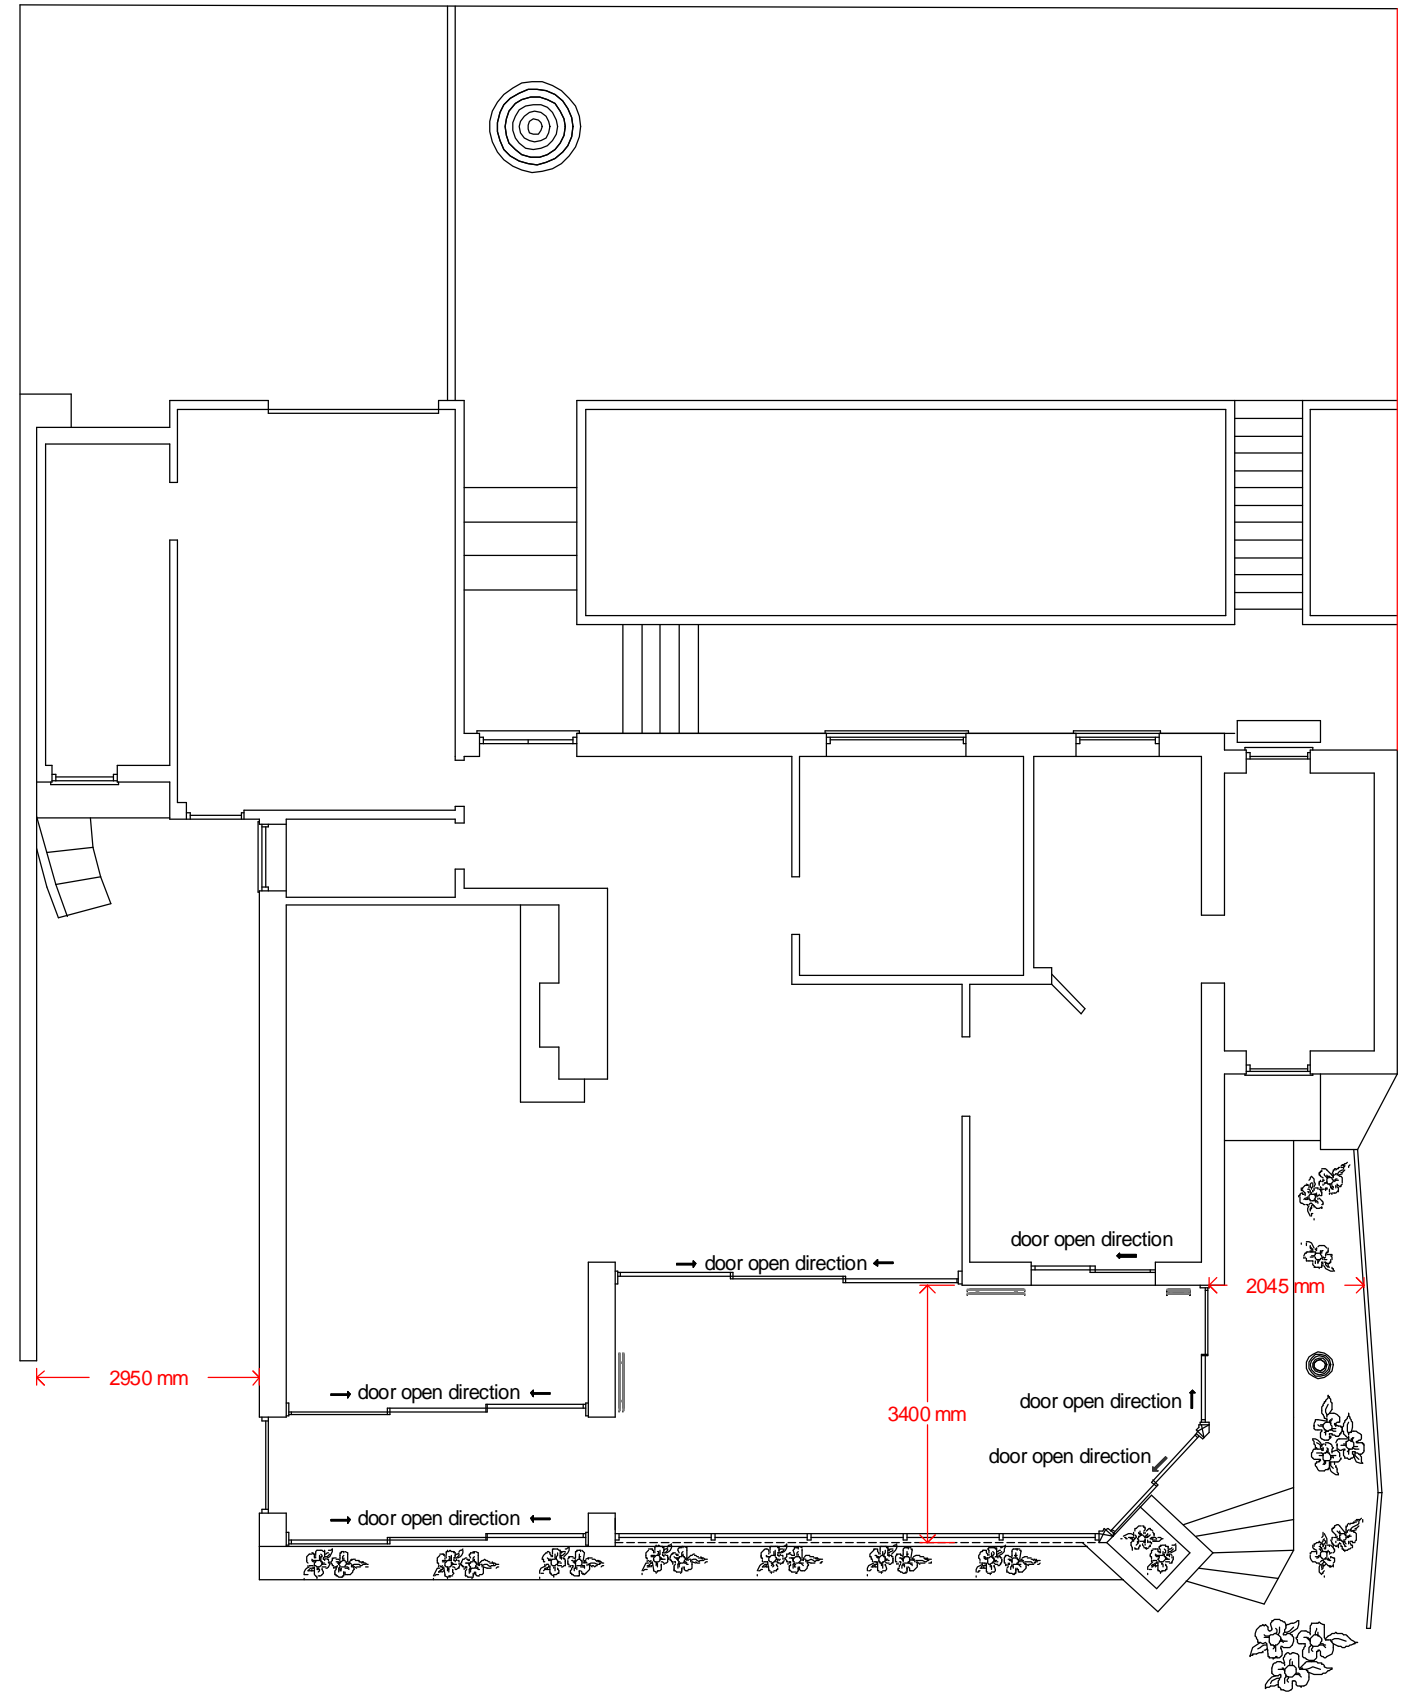

Plan, ground floor - existing

Plan, ground floor - proposed

Conservatory at No.1 the Hexagon, N6 6HR

Scale 1:100

Date 25/02/2016

Drawing 03

roger@epsztajn.co.uk

tel - 020 8995 9995 mob - 07973 166 695