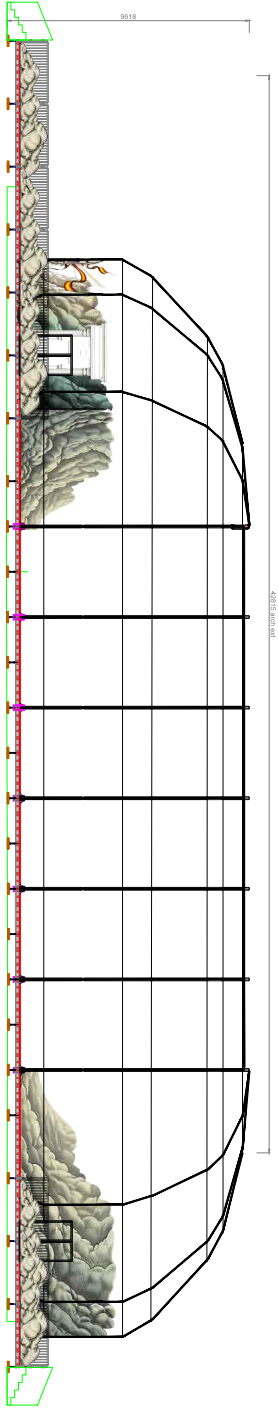

1 MAIN STRUCTURE EAST ELEVATION

2 MAIN STRUCTURE NORTH ELEVATION

3 MAIN STRUCTURE SOUTH ELEVATION

4 MAIN STRUCTURE EAST ELEVATION

Main Structure exterior colour is White

Graphics on Main Structure are a non internally illuminated printed & applied signage vinyl (0.3mm thick)
Maximum letter height 800mm

Graphics on Structure external handrails & Safety barriers are a non internally illuminated printed fabric attached to rails

Site Location

Drawing Number 11
 Site Address:
 Lewis Cubitt Square & Park
 Kings Cross
 London N1C 4AB

Project:
 Hyundai Fandome 2016
 Client:
 Hyundai

Scale: 1:100 @ A0
 Partial A0 Paper Size Landscape

// REVISION //		// DATE //		// PROJECT //		// ISSUE //	
3	30/03/2016	Draft Drawing	HYUNDAI FANDOME 2016	PLANNING APPLICATION	30/03/2016	SS	
// SCALE //		// TITLE //					
1:75		HYUNDAI FANDOME 2016					
// SHEET //							
11		DRAWING NO.11 - PROPOSED					
// ISSUE //		MAIN STRUCTURE ELEVATIONS					
DRAFT							