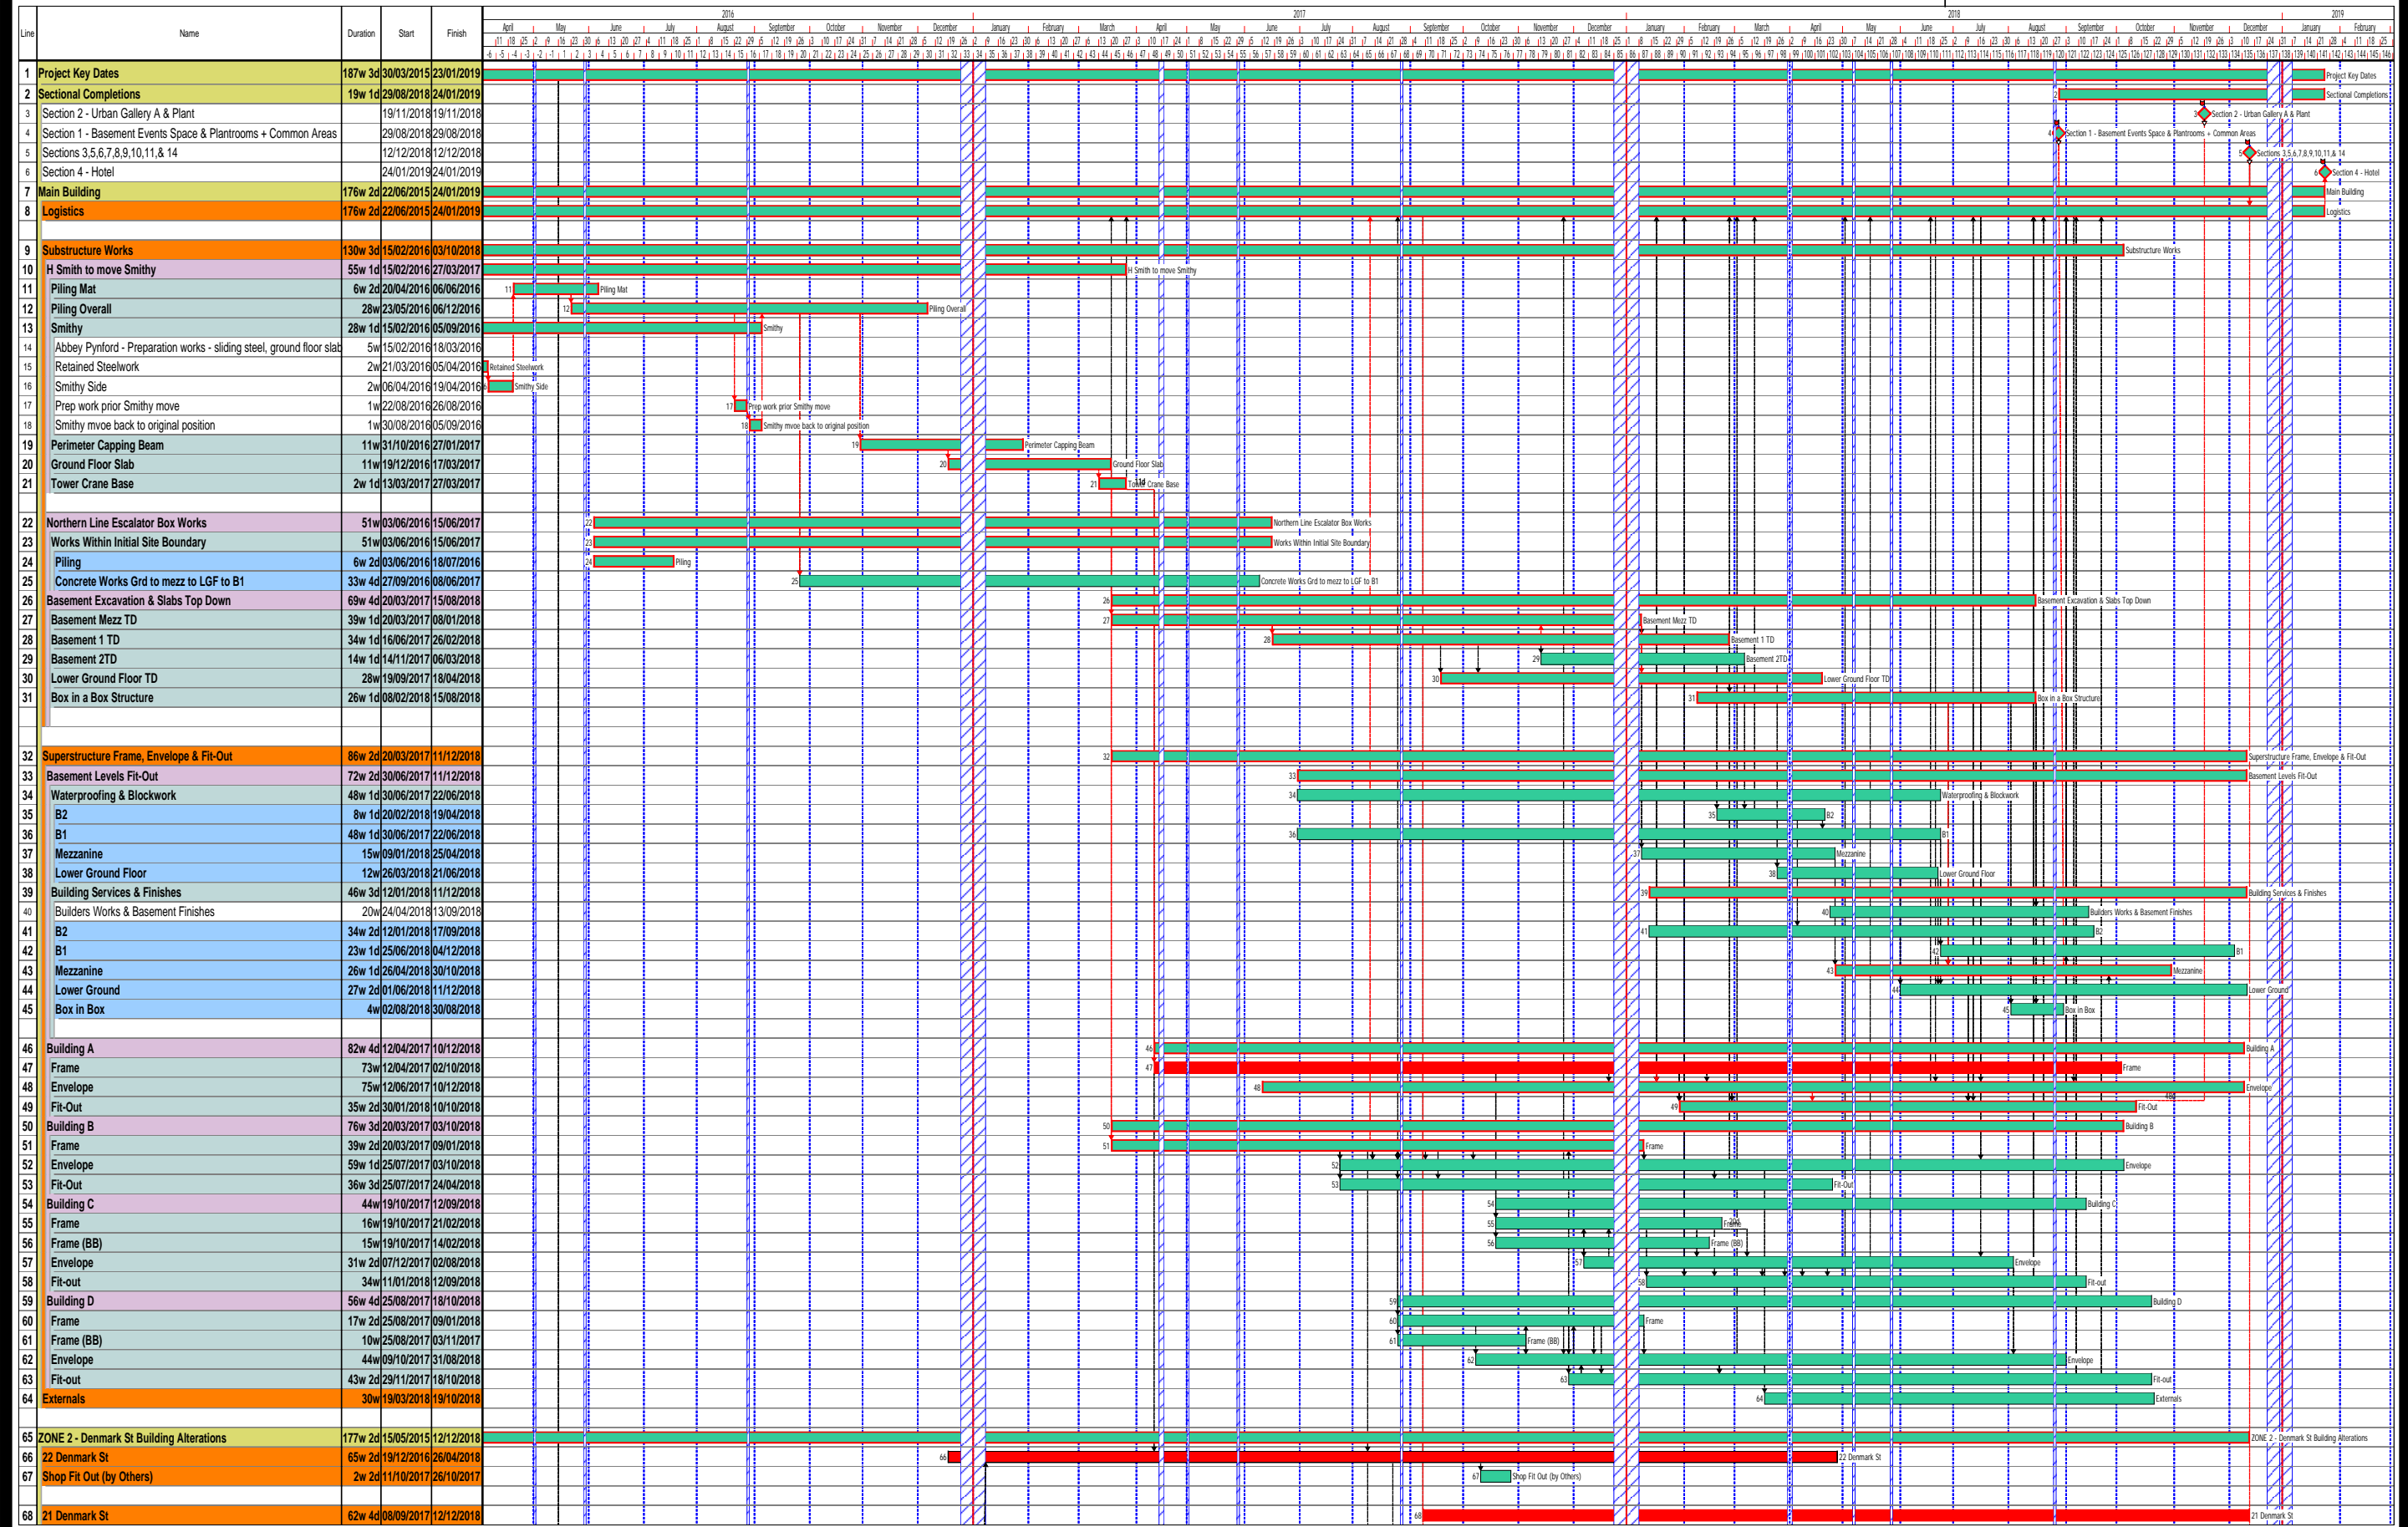

Saint Giles Circus

Draft Stage 4 Programme

Prog Ref: 00001
 Rev No:
 Date: 16/12/2015
 Prog Status:
 Prepared by: YM

Saint Giles Circus Draft Stage 4 Programme

Prog Ref: 00001
 Rev No:
 Date: 16/12/2015
 Prog Status:
 Prepared by: YM