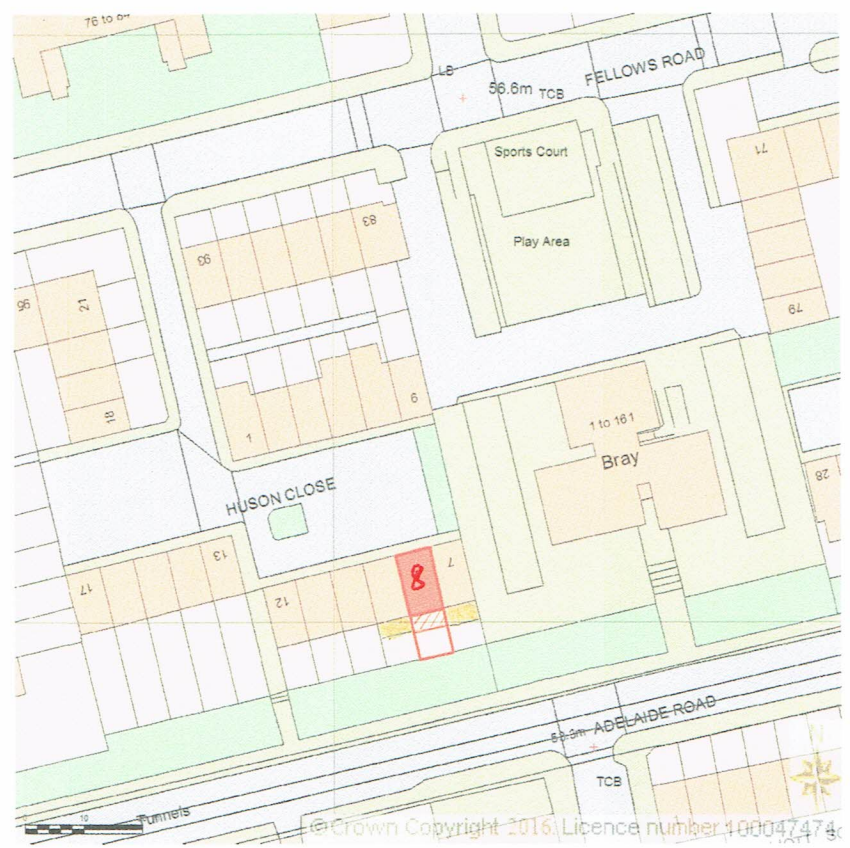

SITE LOCATION PLAN
AREA 2 HA
SCALE: 1:1250 on A4
CENTRE COORDINATES: 527216 , 184333

Supplied by Streetwise Maps Ltd
www.streetwise.net
Licence No: 100047474
12:44:28 05/04/2016