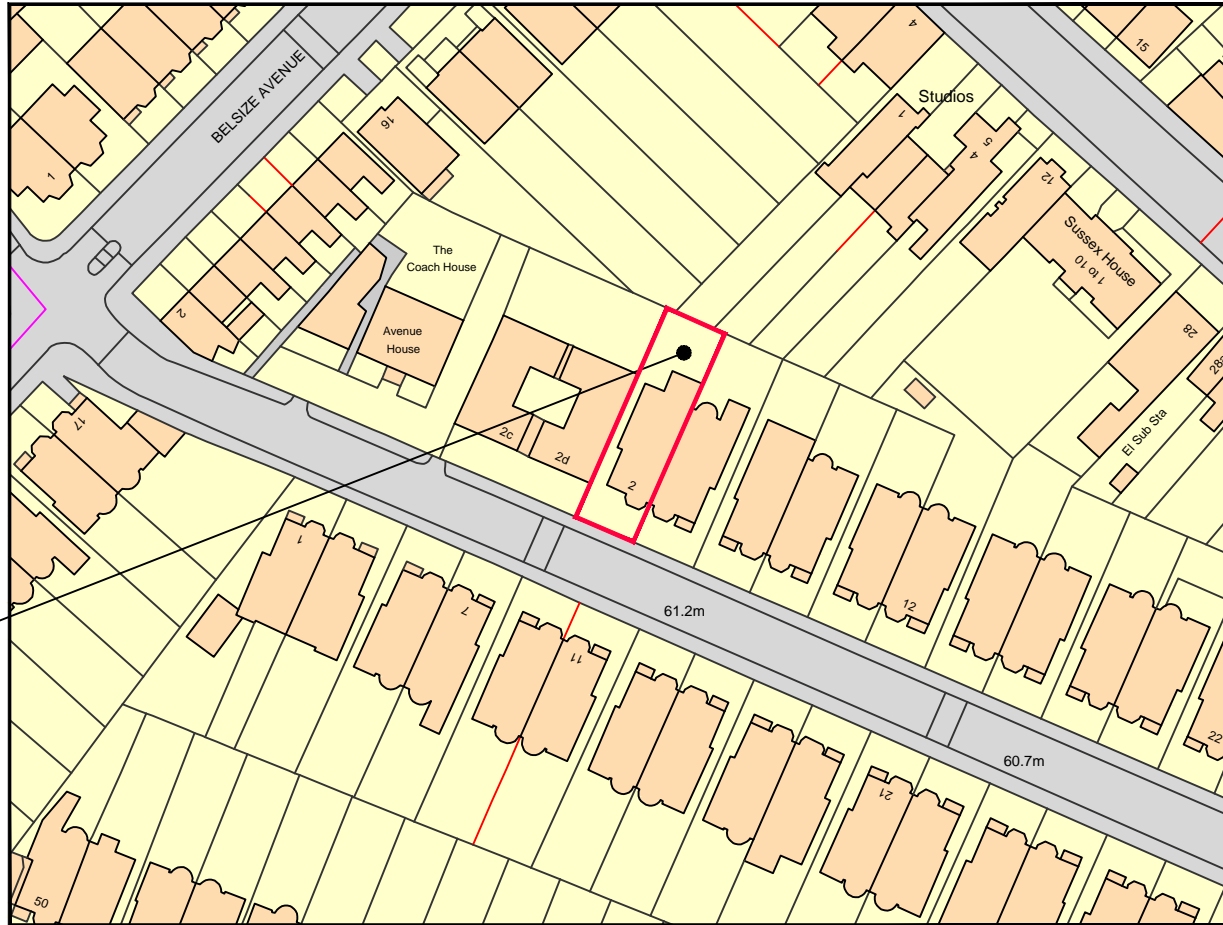

The Site

Ordnance Survey, (c) Crown Copyright 2015. All rights reserved. Licence number 100022432

Location Plan

Scale 1:1250 (m)