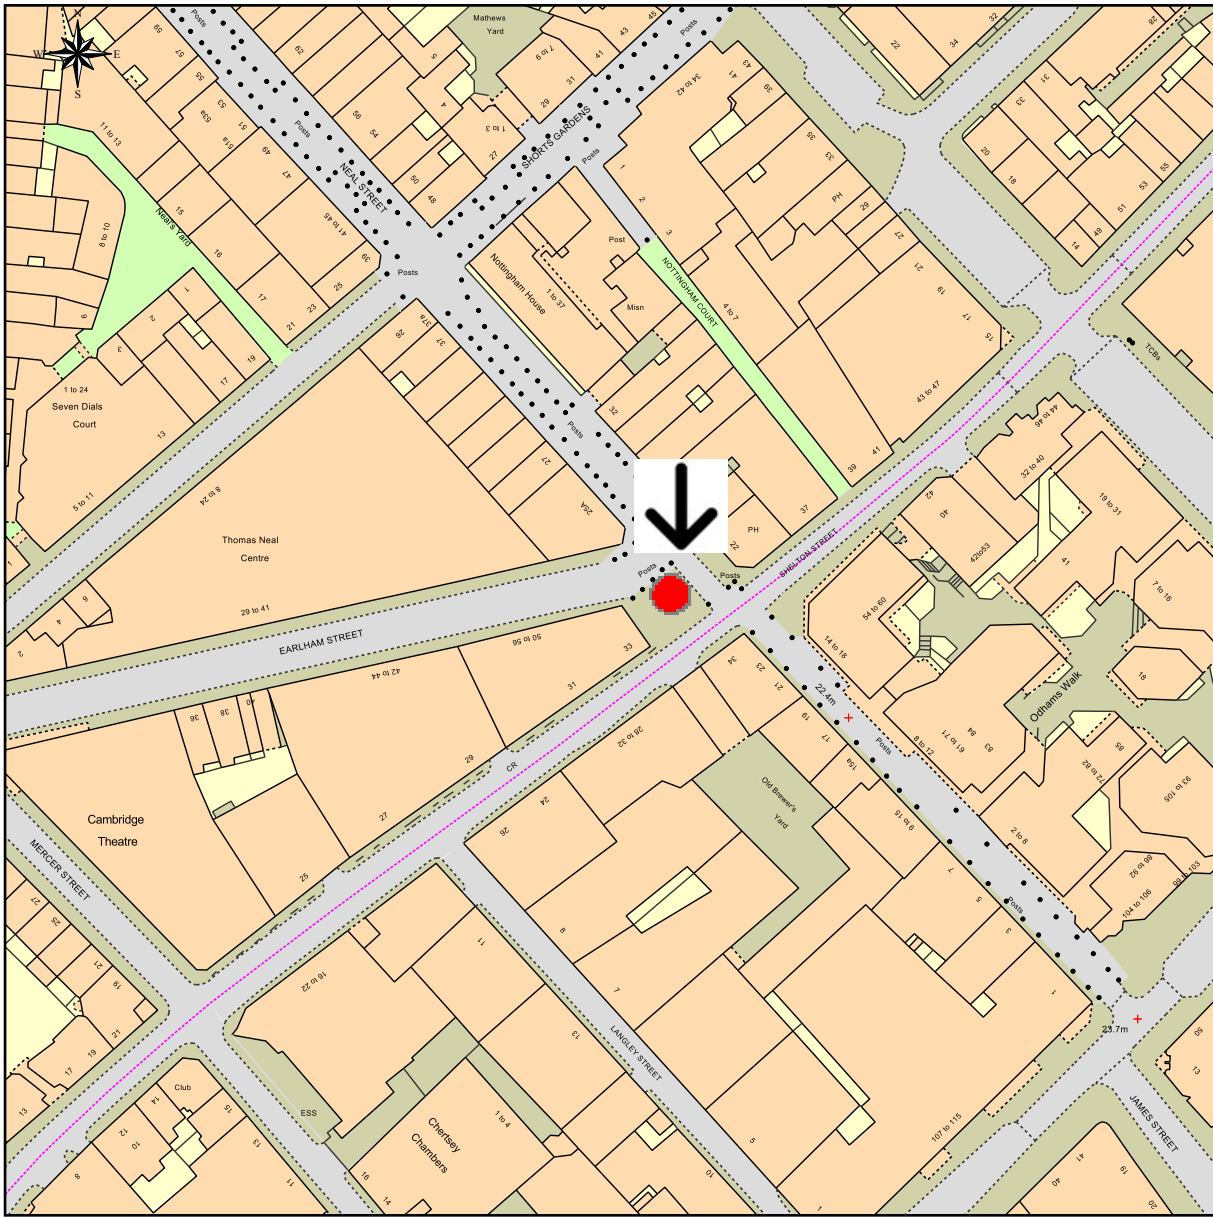

The BFG Dream Jar Trail - Neal Street/Seven Dials

This Plan includes the following Licensed Data: OS MasterMap Colour PDF Location Plan by the Ordnance Survey National Geographic Database and incorporating surveyed revision available at the date of production. Reproduction in whole or in part is prohibited without the prior permission of Ordnance Survey. The representation of a road, track or path is no evidence of a right of way. The representation of features, as lines is no evidence of a property boundary. © Crown copyright and database rights, 2016. Ordnance Survey 0100031673

0m 20m 40m 60m 80m 100m

Scale: 1:1250, paper size: A4

Covent Garden Area

Red Circle indicates proposed location of statue 1000mm x 800mm