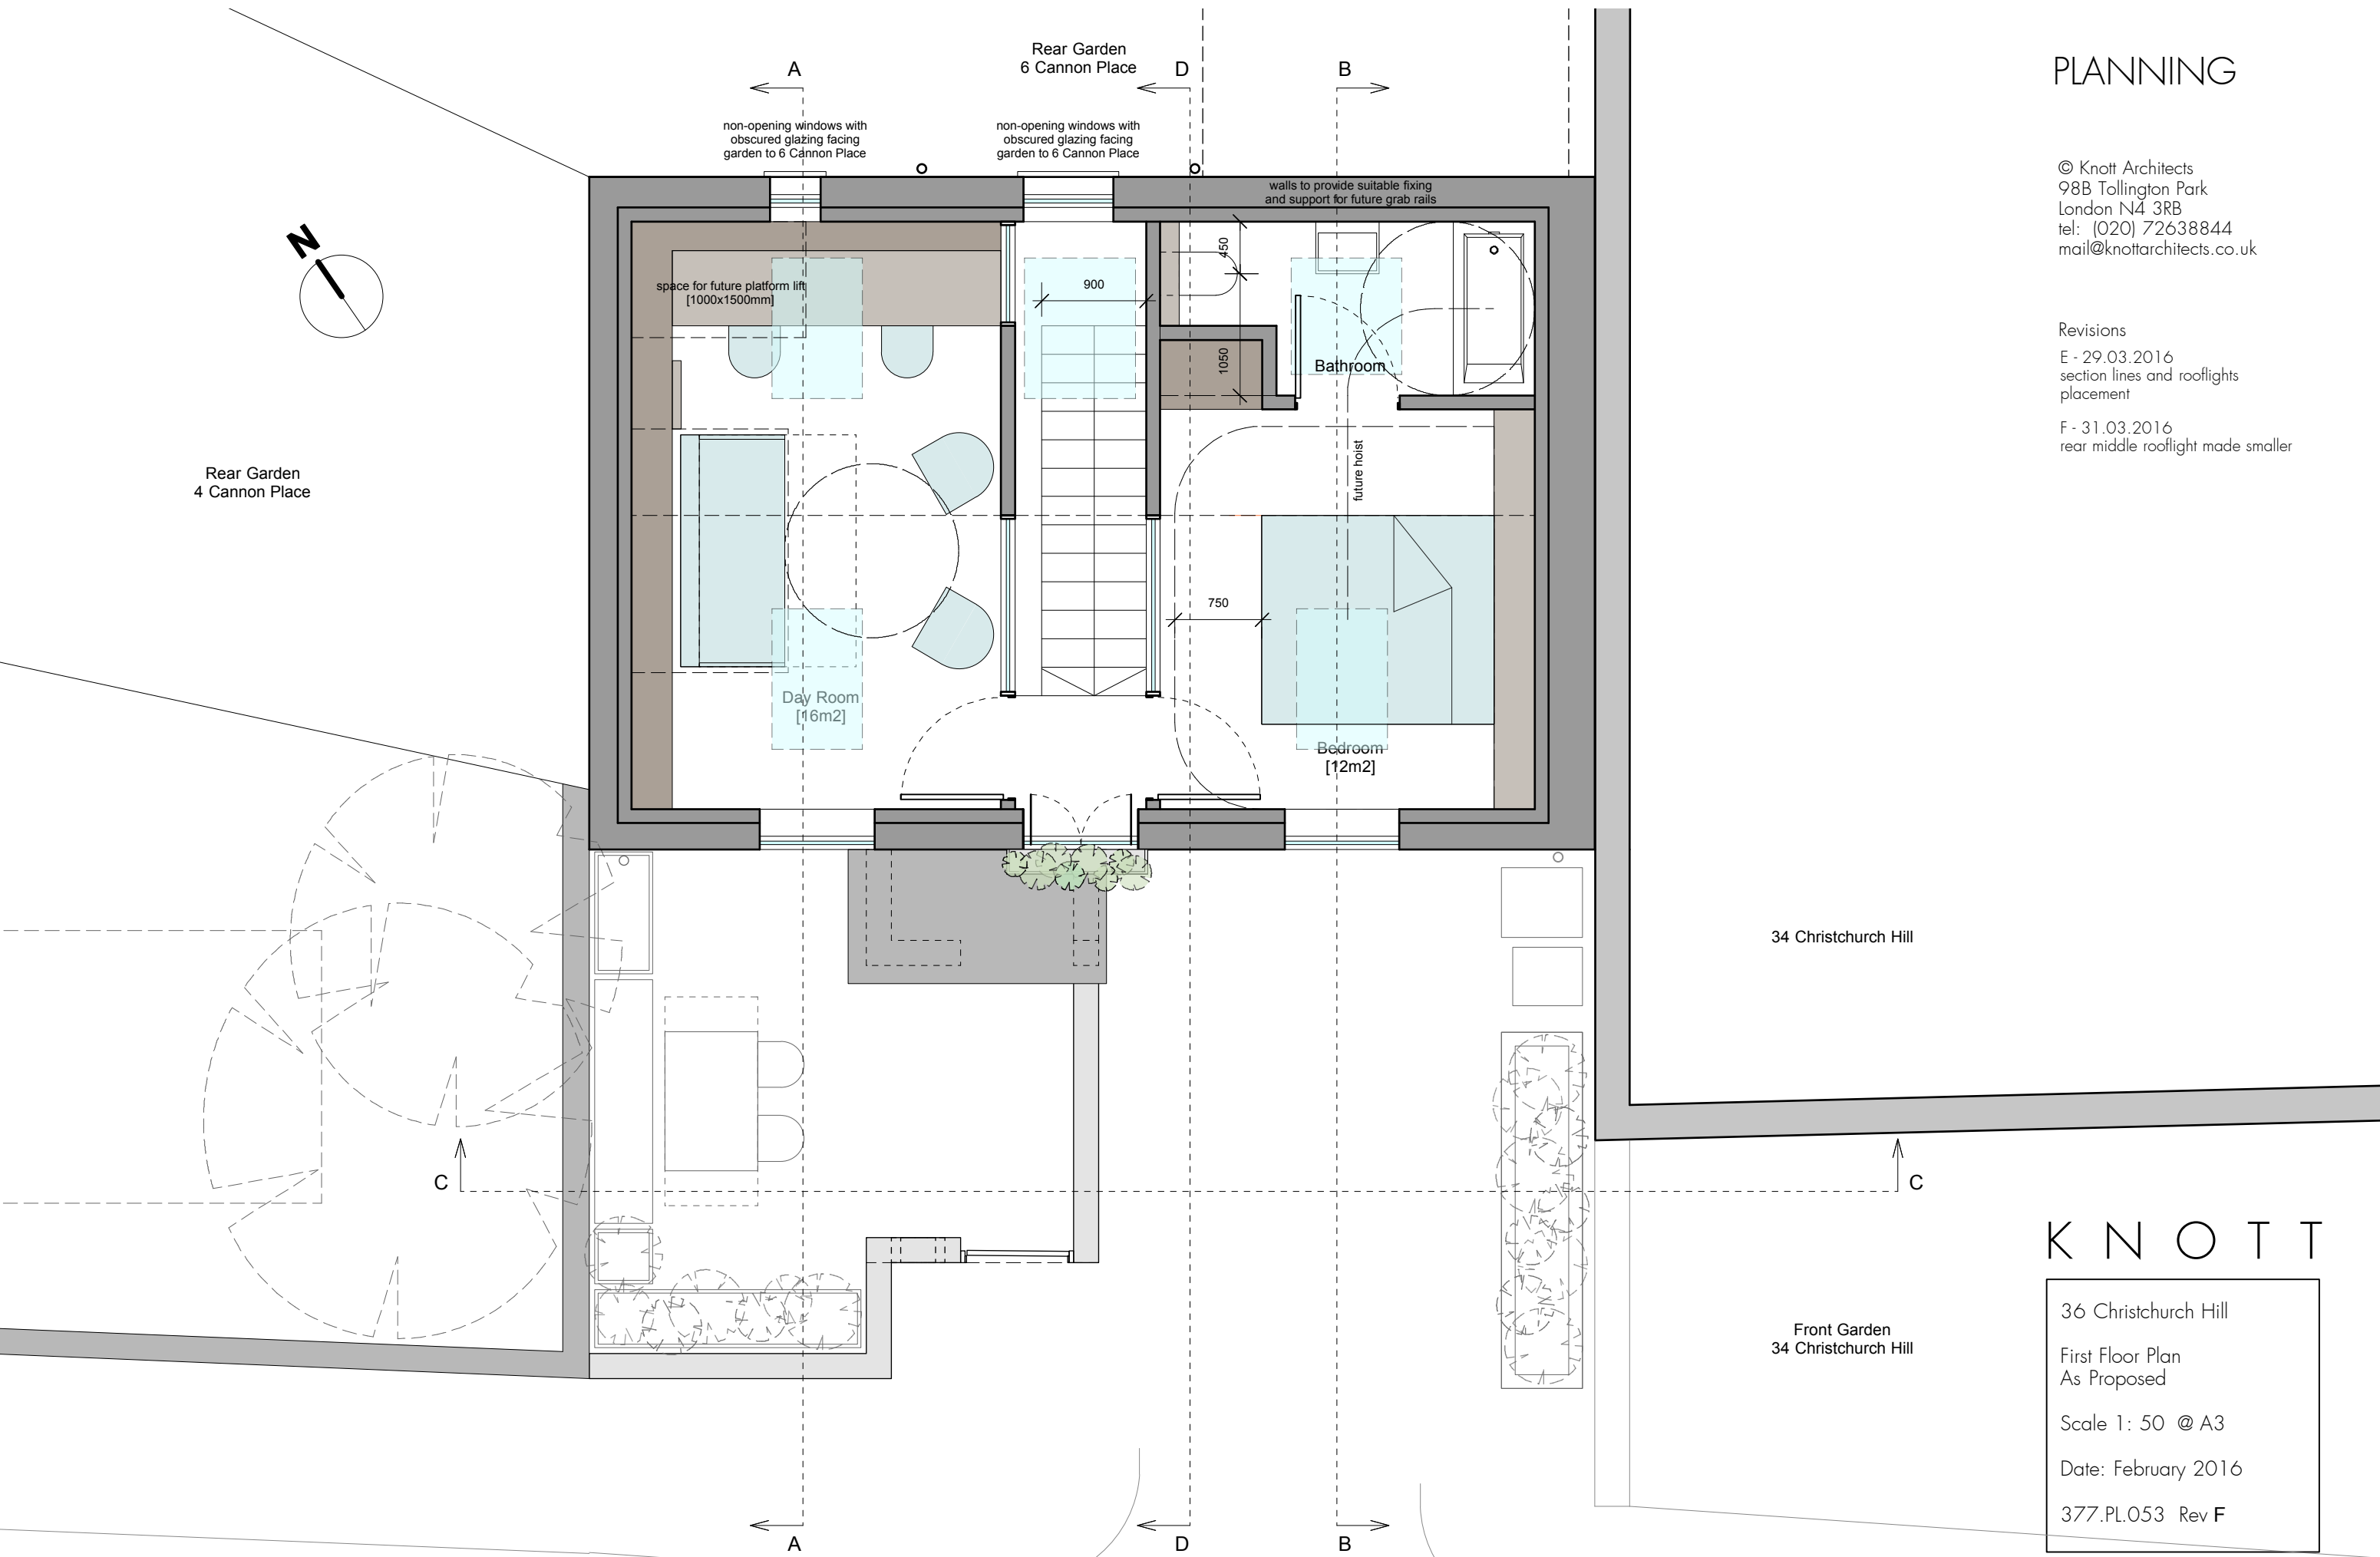

## KNOTT

36 Christchurch Hill  
First Floor Plan  
As Proposed  
Scale 1: 50 @ A3  
Date: February 2016  
377.PL.053 Rev F

## ARCHITECTS