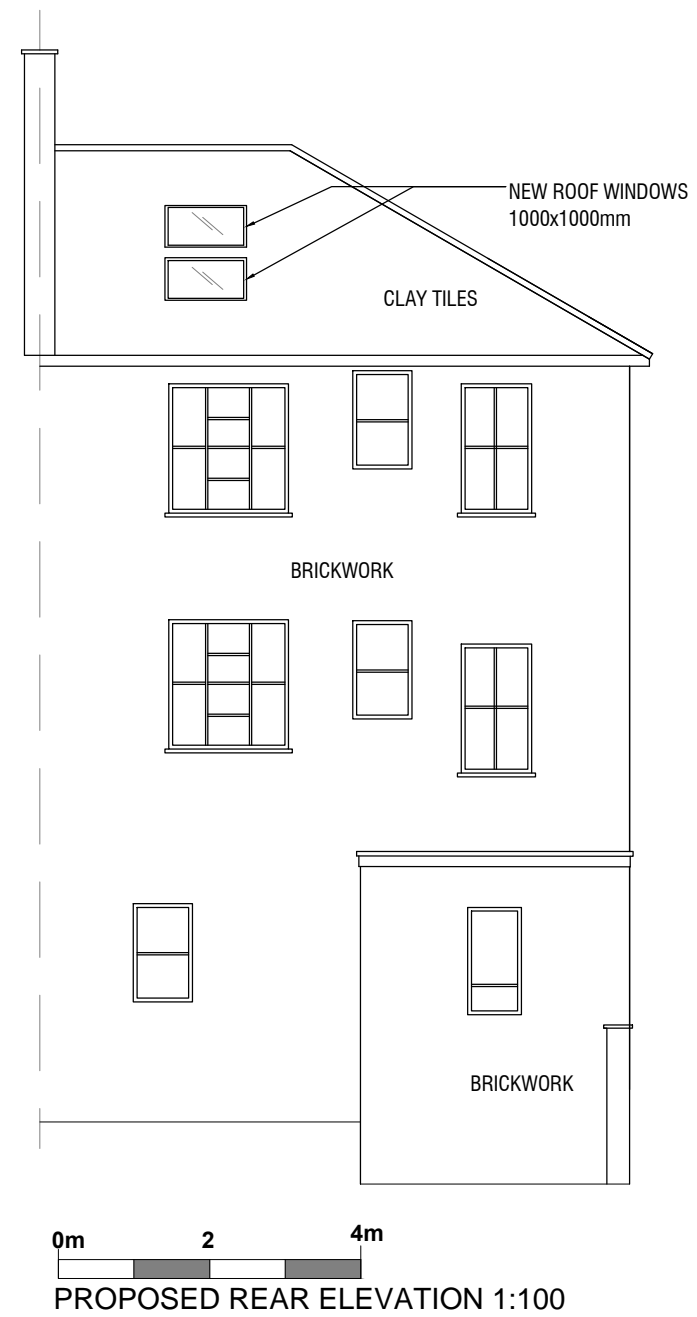

Note:
Do not scale. Verify all the
dimension before
commencing work

Client:

Mr Ben Storey

Project title:

49c
Dartmouth Park Rd
London
NW5 1SU

Drawing name:

PROPOSED
ELEVATION

Drawn by

SA

Date: JAN 2016

Drawing No:BS-01-202

Scale: 1:100

Paper size: A3

Rev : A