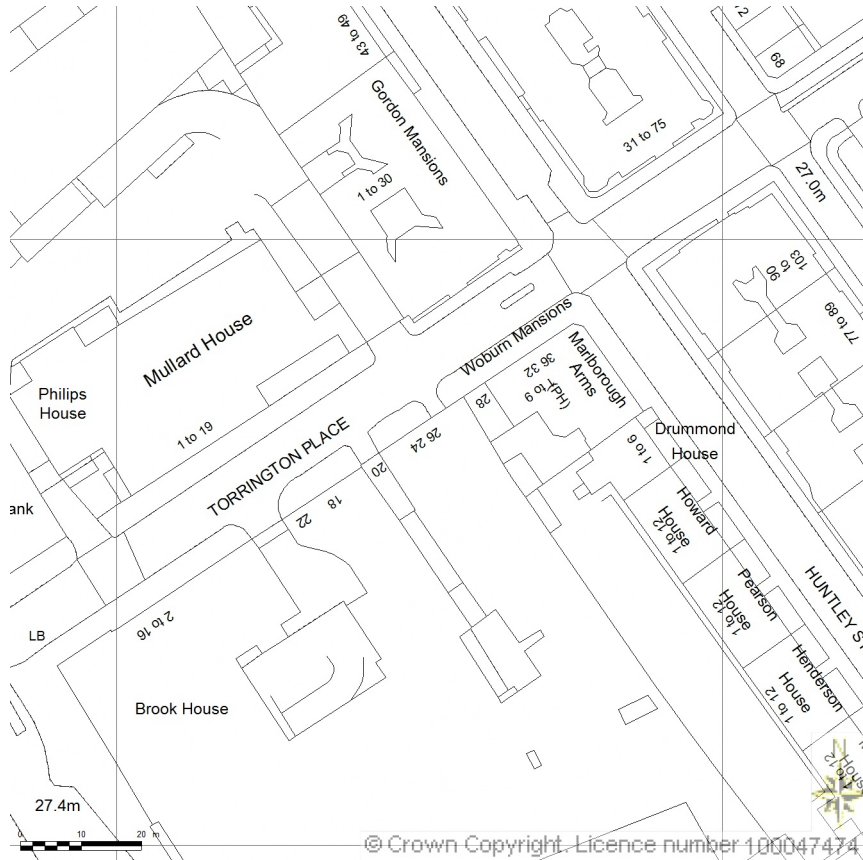

SITE LOCATION PLAN

AREA 2 HA

SCALE: 1:1250 on A4

CENTRE COORDINATES: 529553 , 181968

Supplied by Streetwise Maps Ltd
www.streetwise.net
Licence No: 100047474