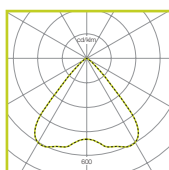

Photometric Performance

23W 2000 lumen
• LOR = 100%

To Specify

IP65 Recessed LED luminaire with aluminium body and clear diffuser or part screened feature optic. With wide beam distribution – as Whitecroft Lighting MIRAGE LED IP65.