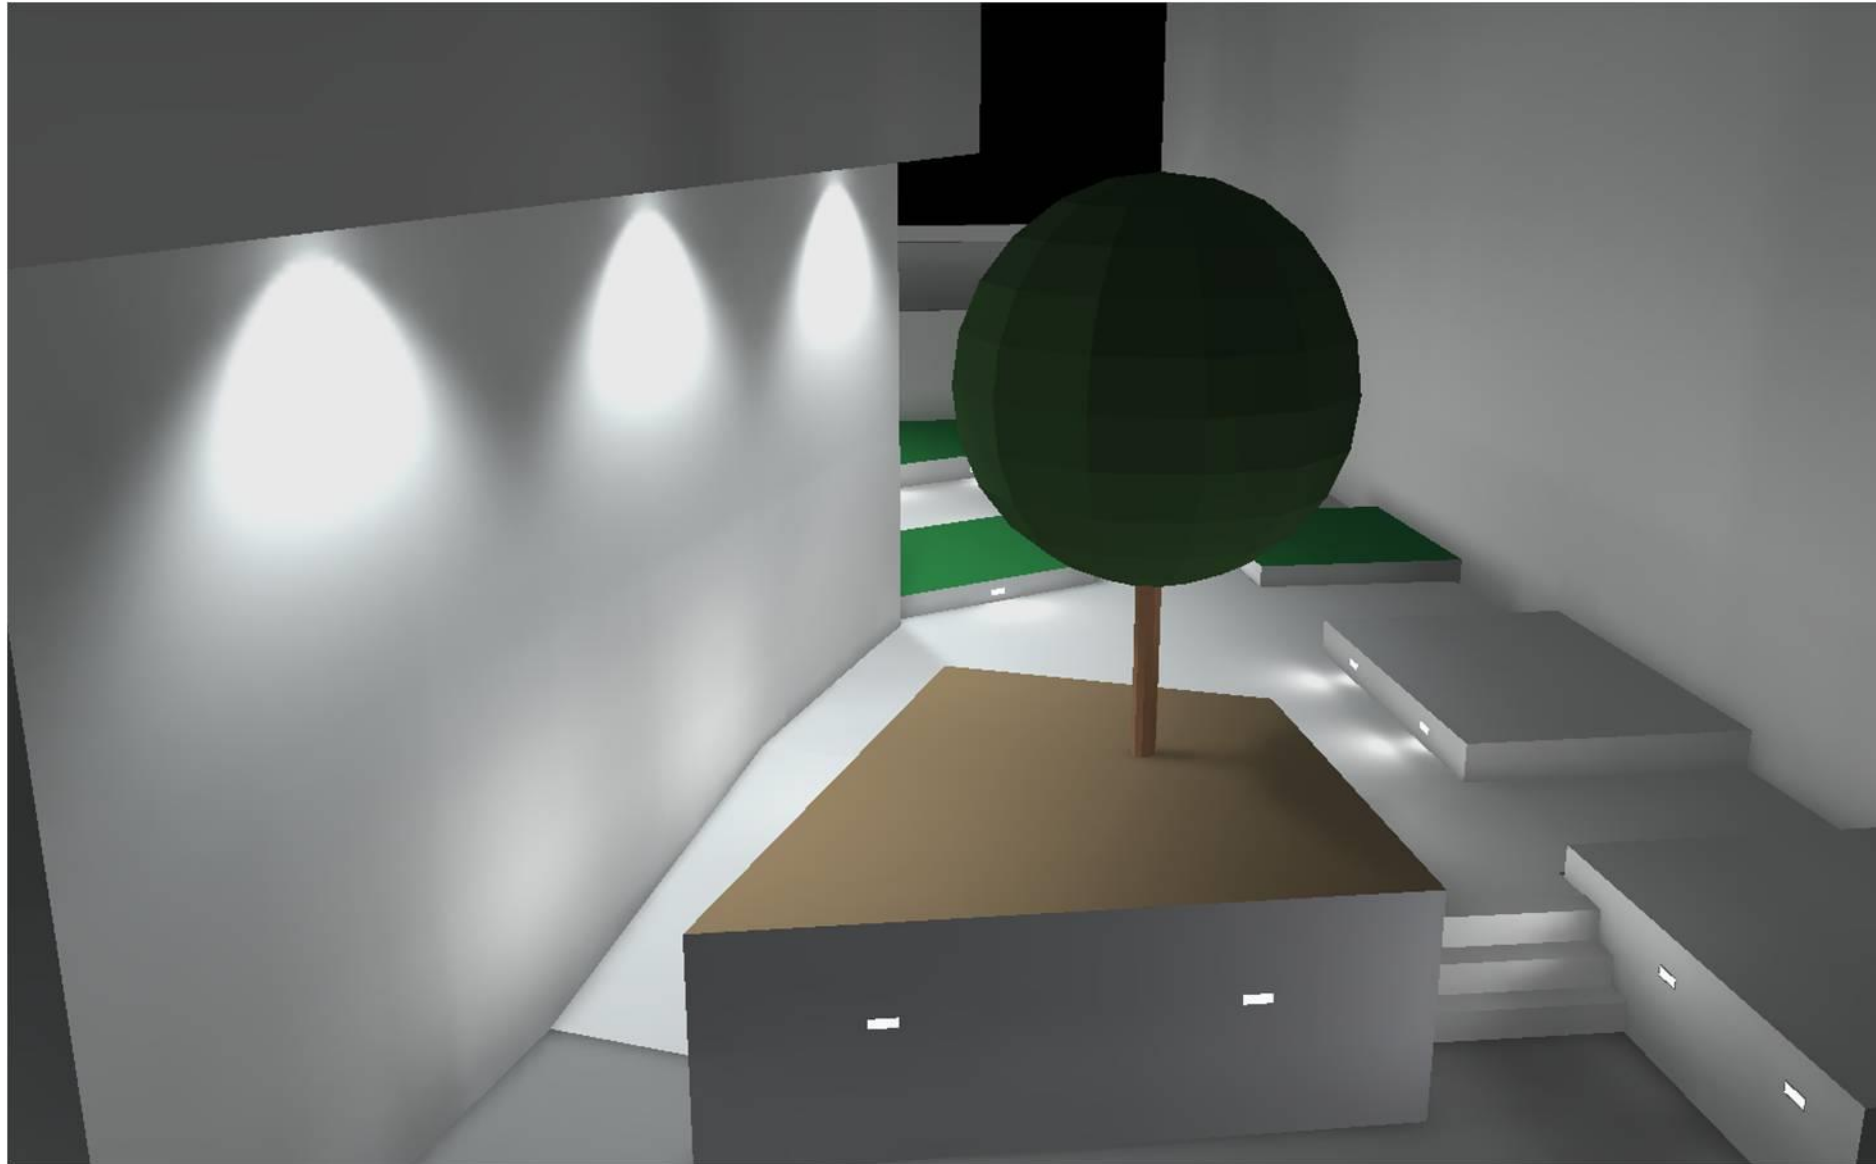

Courtyard- Facing North