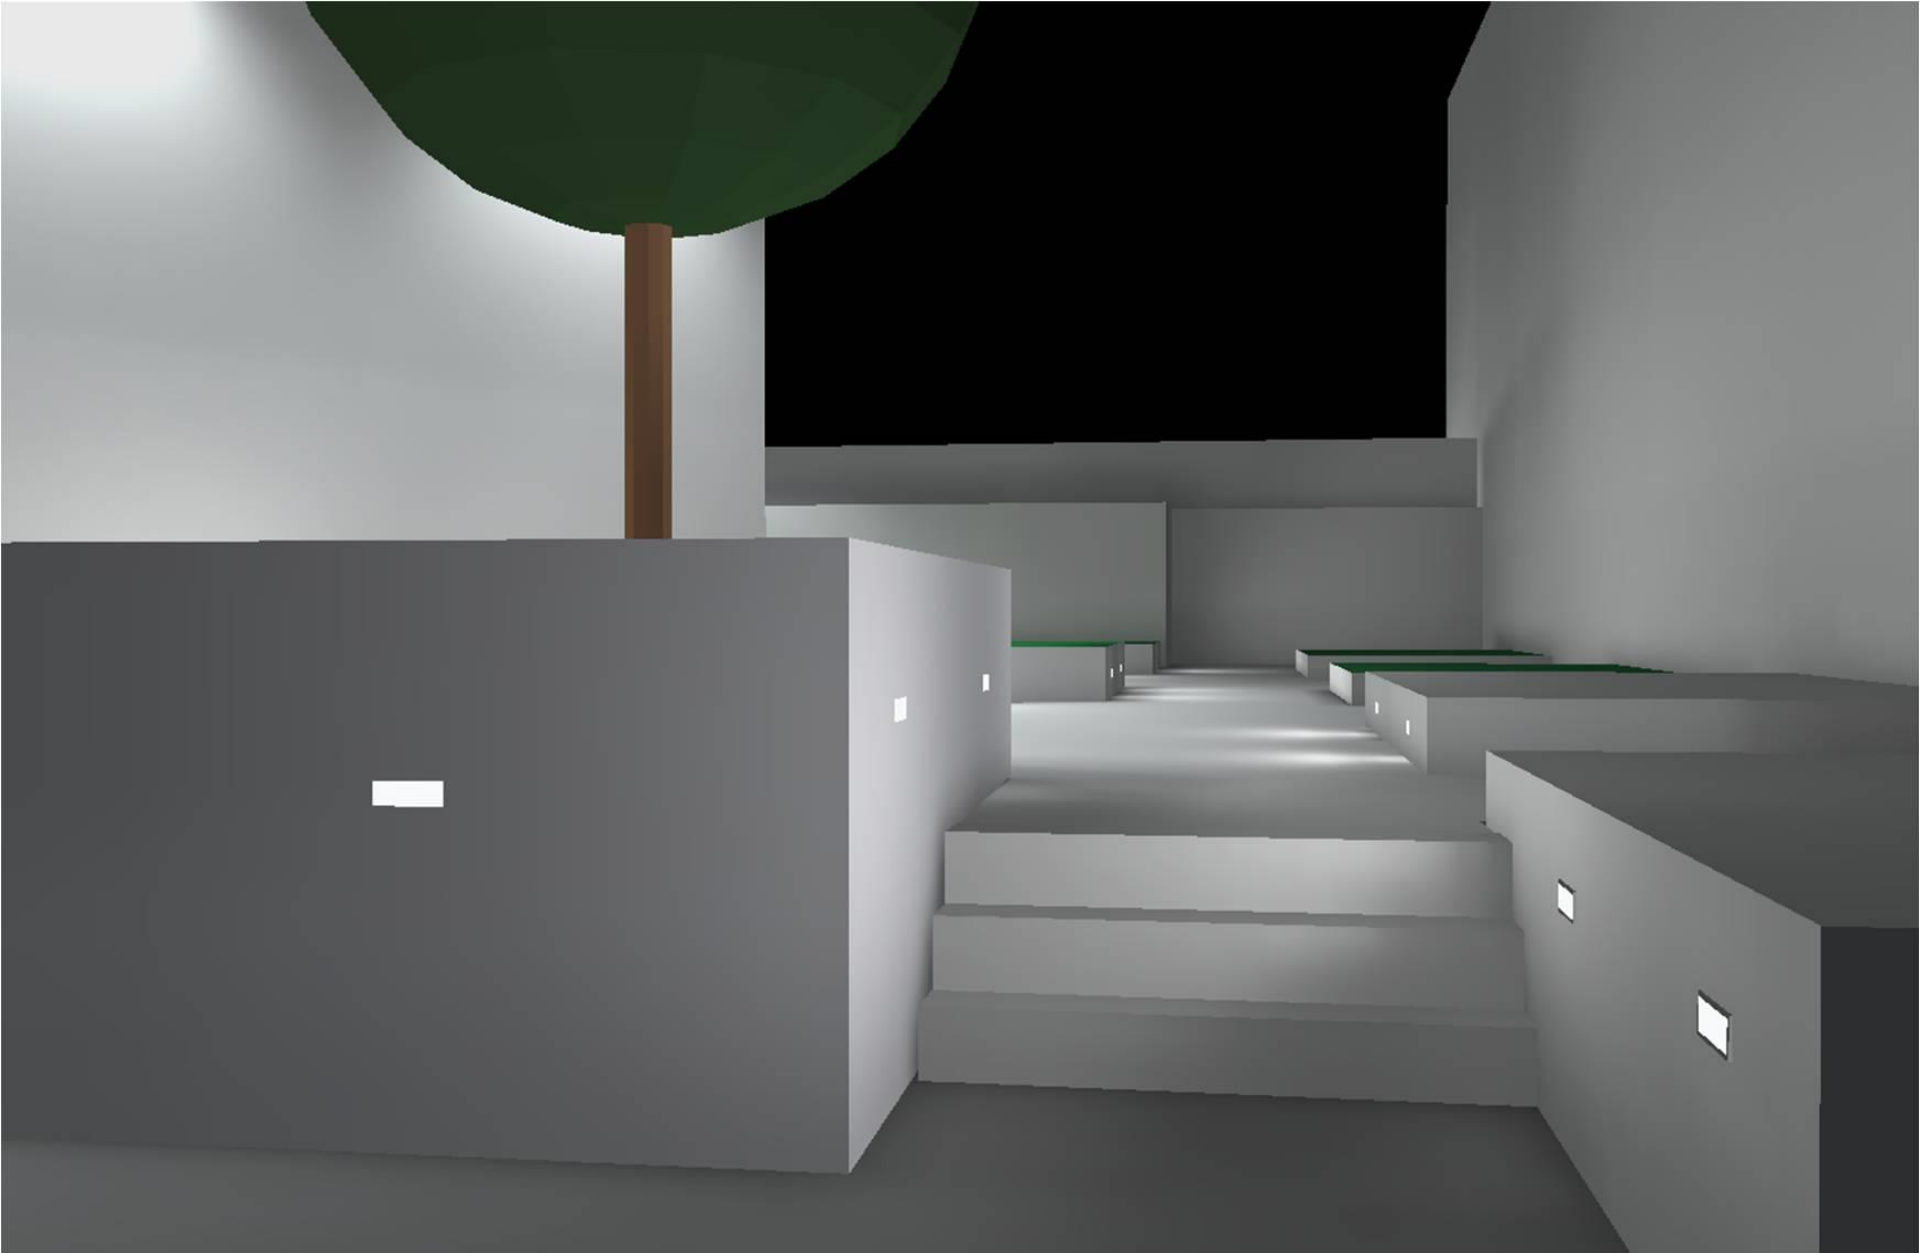

Courtyard- Facing North