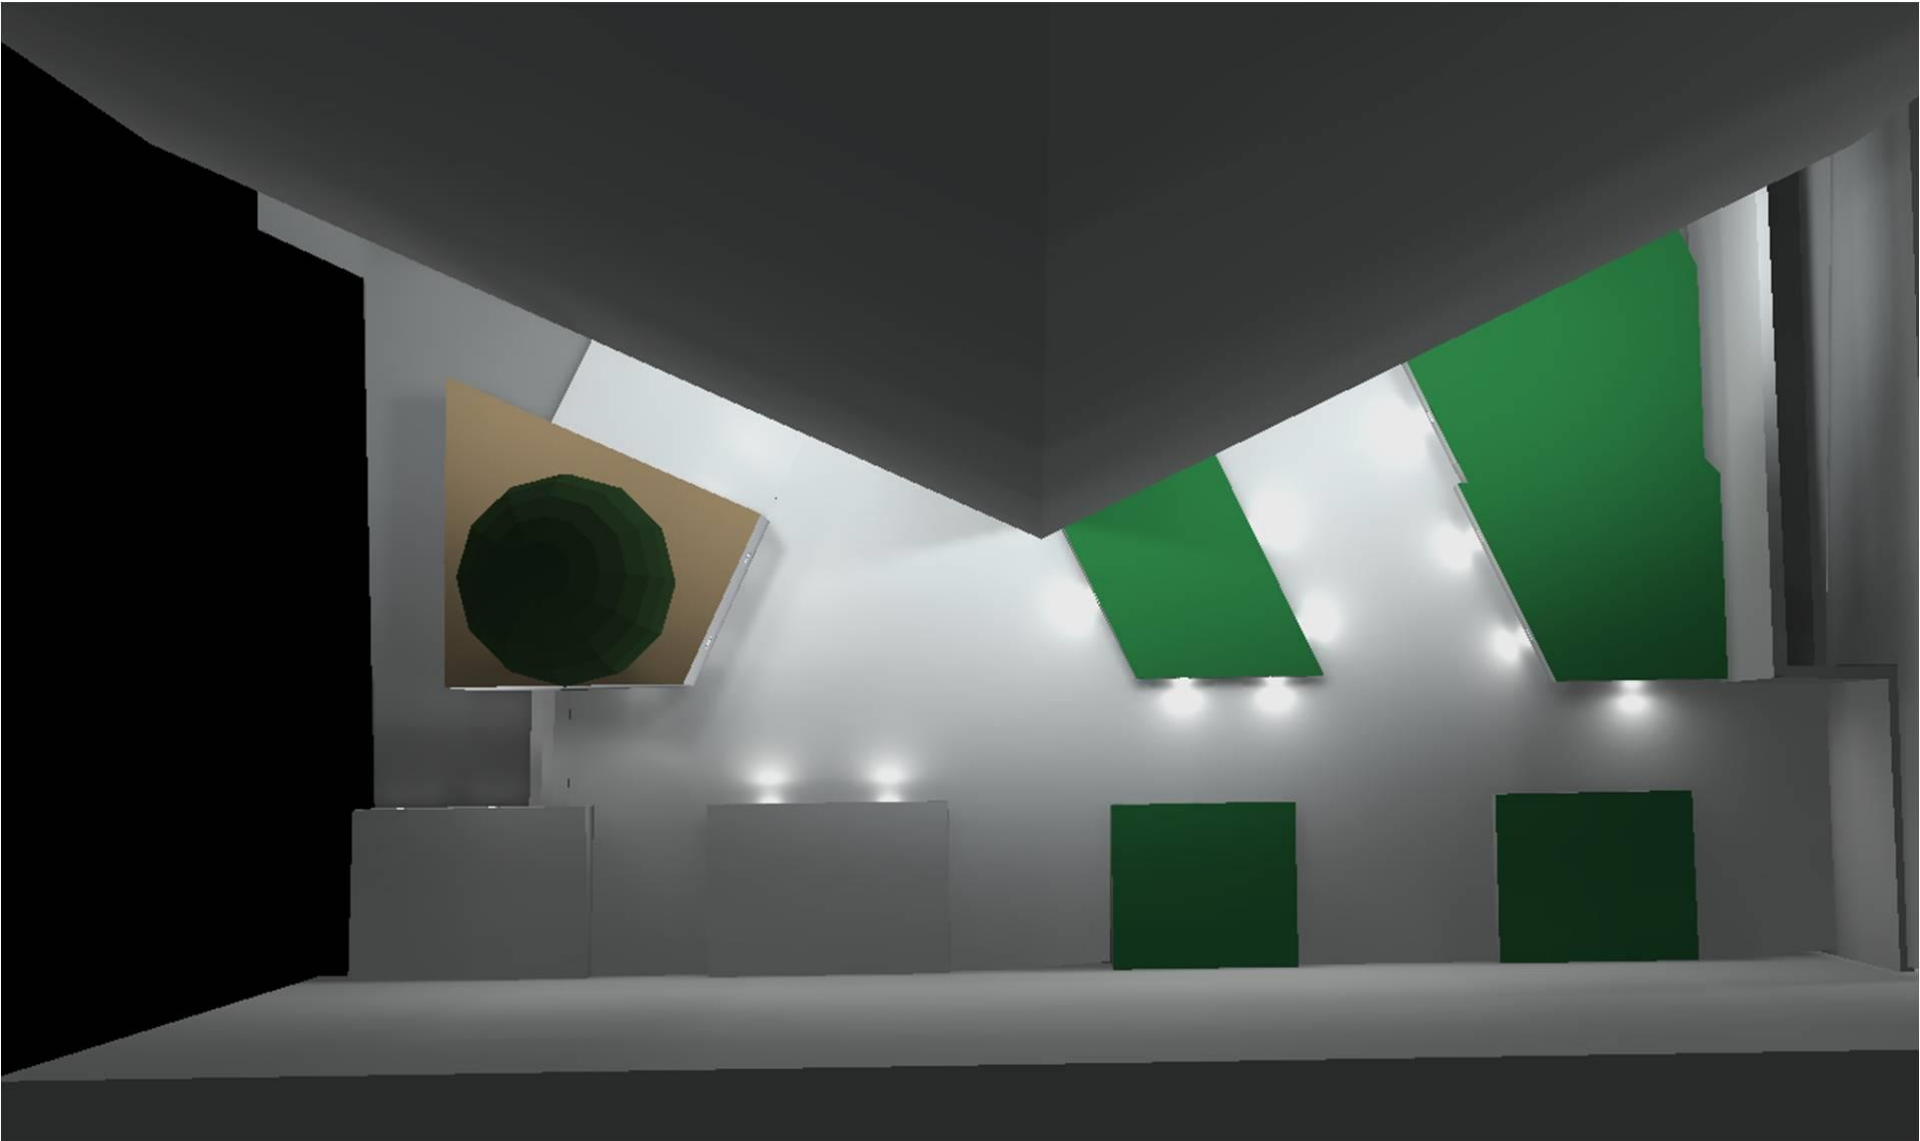

Courtyard- Birdseye