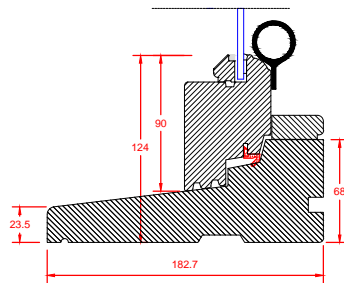

Existing Single glazed wooden window  
Scale-1:20

Section B-B  
Scale-1:5

Section A-A  
Scale-1:5

No:	Revision:	Date:

Project: 18a Kingdon Rd, London NW6 1PH		
Drawing title: Existing window sections		
Status: Planning		
Scale: 1:100 @A3	Date: 04.03.2016	Drawn by:
Drawing no: 05-03-16	Rev: 0	