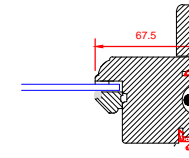

Existing Single glazed wooden window  
Scale-1:20

Section B-B  
Scale-1:5

Section A-A  
Scale-1:5

No:	Revision:	Date:

Project: 18a Kingdon Rd, London NW6 1PH		
Drawing title: Existing window sections		
Status: Planning		
Scale: 1:100 @A3	Date: 04.03.2016	Drawn by:
Drawing no: 05-03-16	Rev: 0	