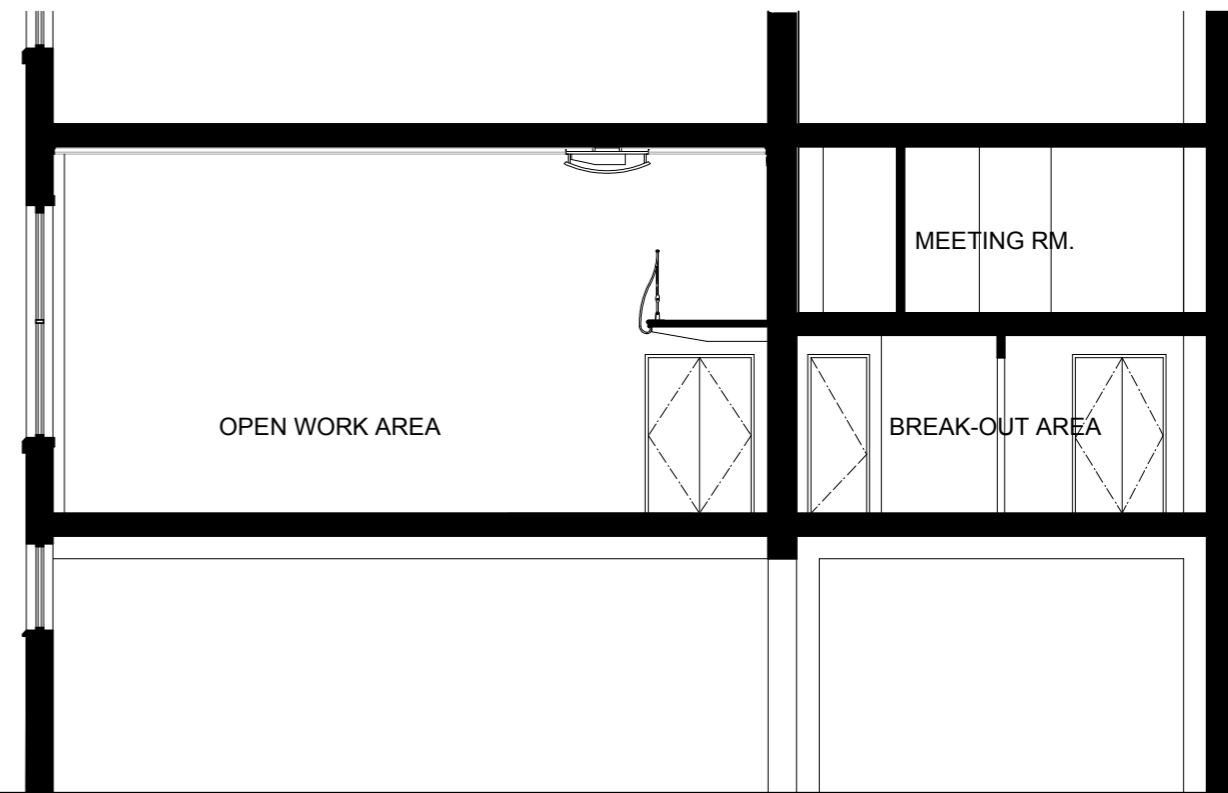

SECTION A-A

SECTION B-B

SECTION C-C

Project Title		1407/AA/0060	
Drawing No.		1407/AA/0060	
Scale		A1 1:50, A3 1:100	
Project Title		EXISTING SECTIONS	
Project Name		Casual Dining Company EVERSHOLT STREET LONDON	
Design Firm		TYPE3 studio www.type3studio.com studio@type3studio.com	
Designed By	T3s	Date	January 2015
Drawn By	T3s	Revision	Revision
Checked By	T3s	Project ID	1407
Reviewed By	T3s	Drawing Code	Drawing Code
Submitted By	T3s	CAD File Name	1407 Everholt St.
Project Manager	Stream Prop. Ltd.	Period	00/00/00
No.	1	Date	13/3/15
No.	2	Date	28/1/15
Issue Notes			PLANNING SUBMISSION For Comment