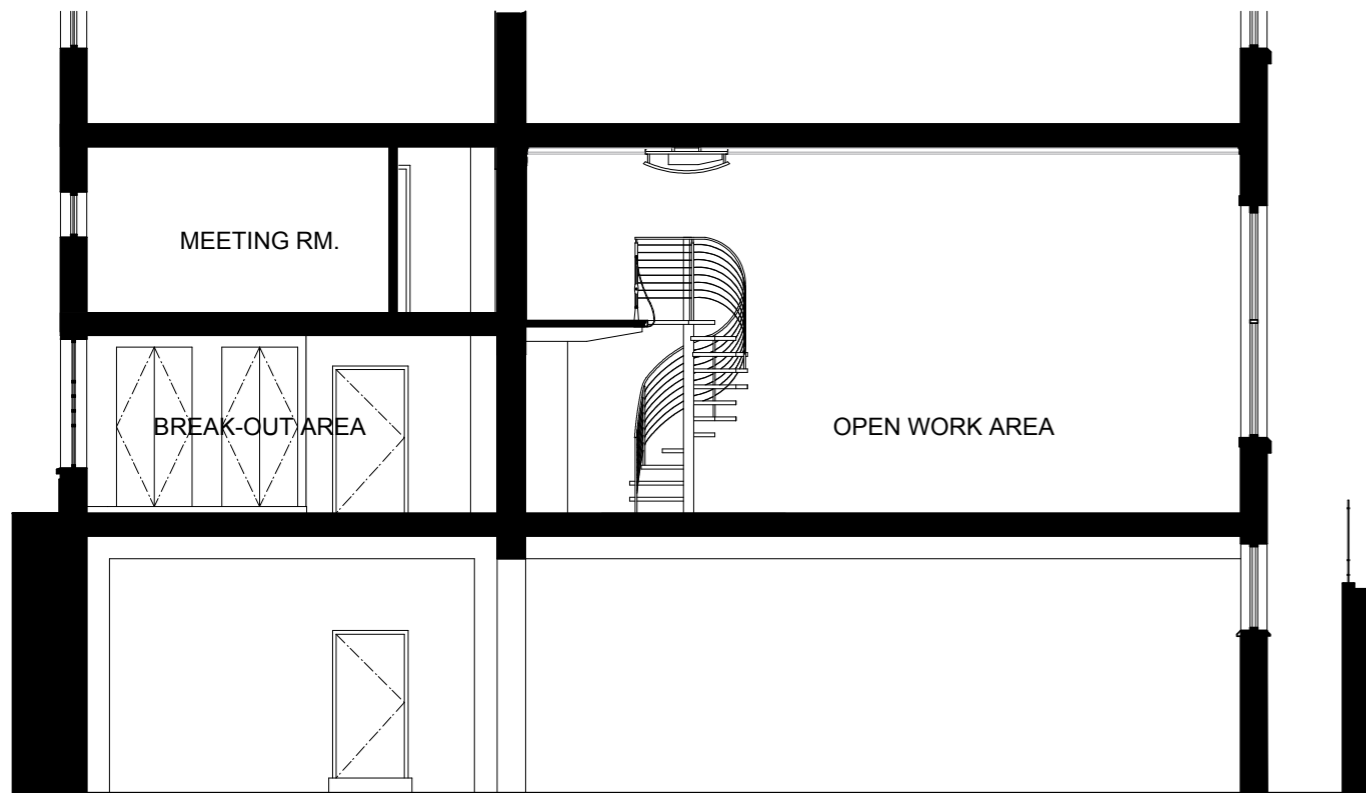

SECTION A-A

SECTION B-B

SECTION C-C

Project Title		1407/AA/0060	
Drawing No.		1407/AA/0060	
Scale		A1 1:50, A3 1:100	
Project Title		EXISTING SECTIONS	
Project Name		Casual Dining Company EVERSHOLT STREET LONDON	
Design Firm		TYPE3 studio www.type3studio.com studio@type3studio.com	
Designed By	T3s	Date	January 2015
Drawn By	T3s	Revision	Revision
Checked By	T3s	Project ID	1407
Reviewed By	T3s	Drawing Code	Drawing Code
Submitted By	T3s	CAD File Name	1407 Everholt St.
Project Manager	Stream Prop. Ltd.	Period	00/00/00
No.	1	Date	13/3/15
No.	2	Date	28/1/15
Issue Notes			PLANNING SUBMISSION For Comment