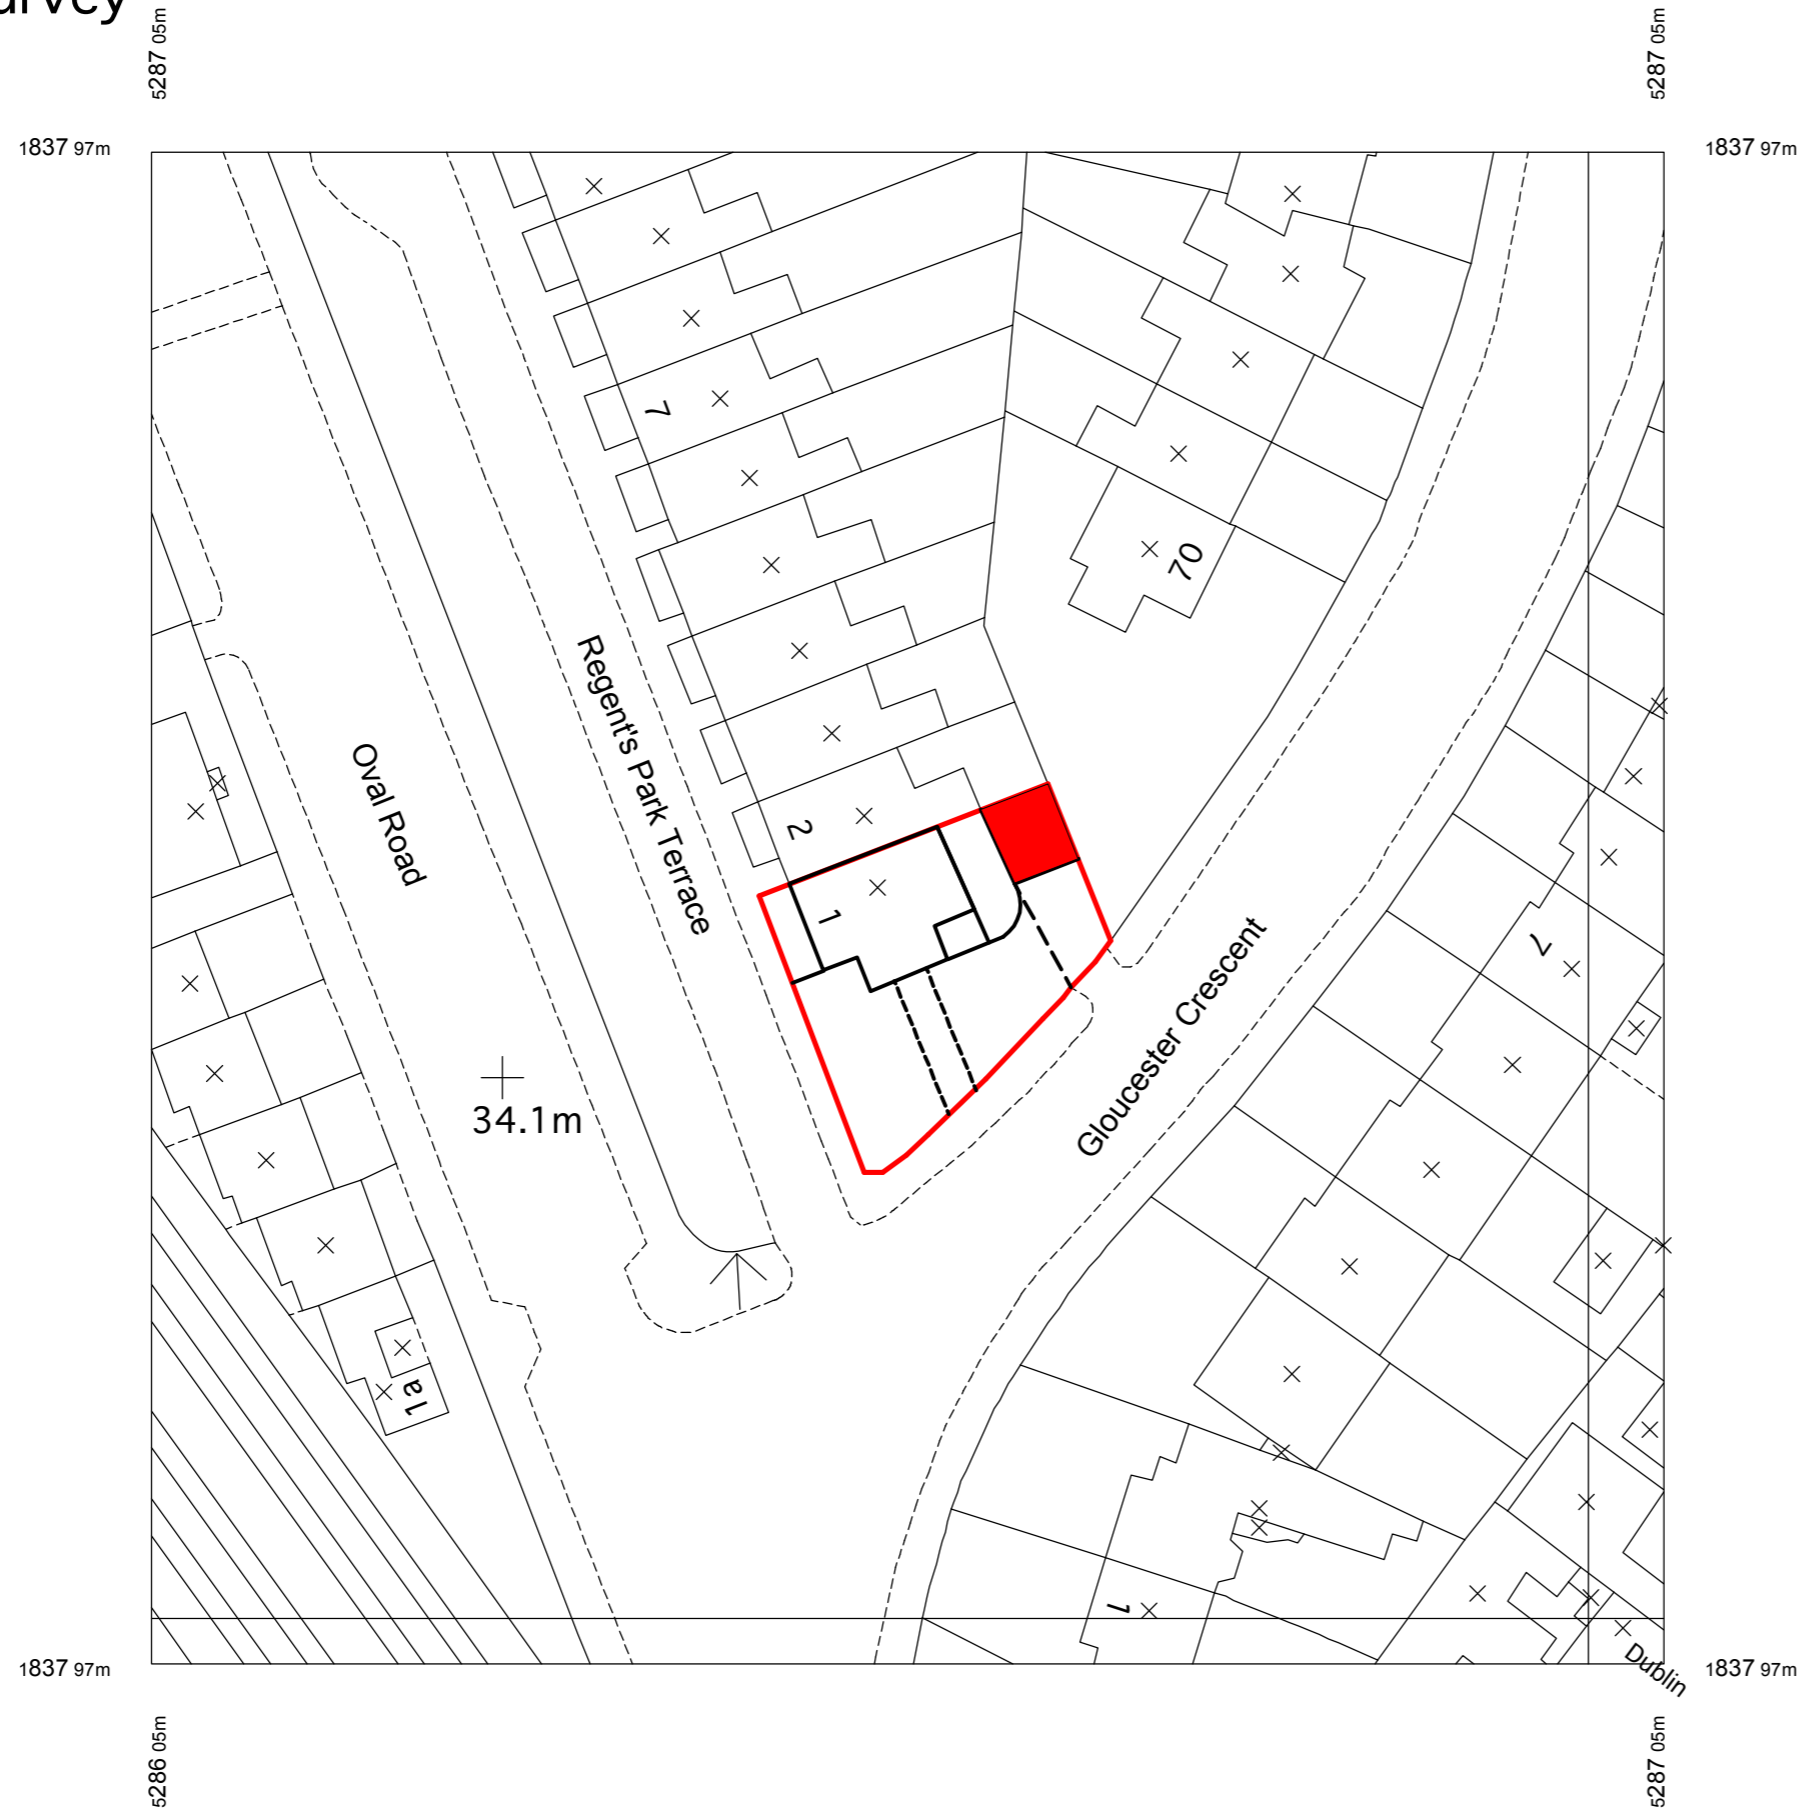

Ordnance Survey OS Sitemap

b Change of Use - Planning Application Submission 20/12/15
 a ancillary accommodation indicated 07 Jul 2013

No	revisions	date
----	-----------	------

- project title
 1 Regent's Park Terrace
 London NW1 7EE

- drawing title
 location plan
 proposed ancillary accommodation

- client
 Dr K. A. Miskiel

- scale
 1 : 500 @ A3

date
 20Feb:11

drwg no : 1107 - OS - 001

miliadou design associates ltd
 27 Wyatt Road, Highbury, London N5 2JU
 t: +44(0)20 7226 4818
 e: msmda@blueyonder.co.uk