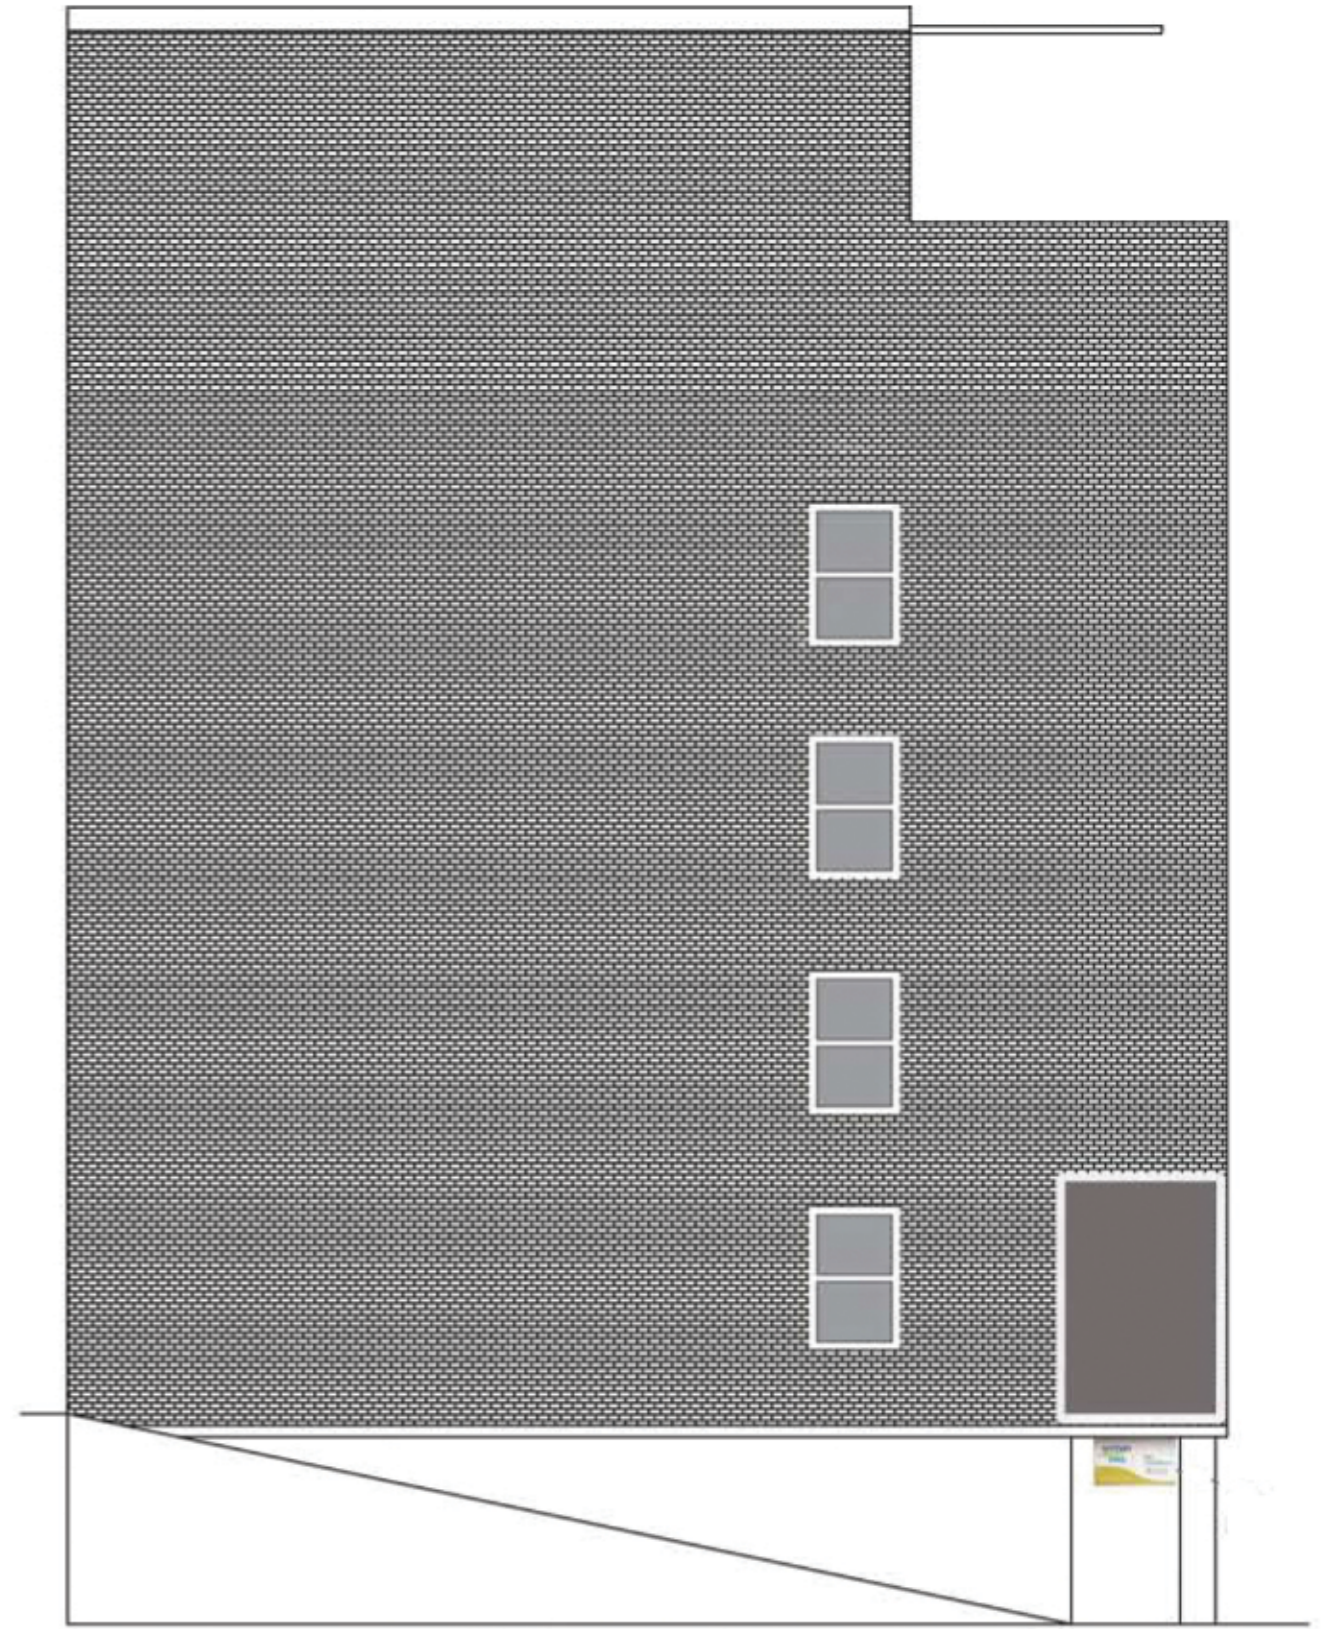

Front Elevation

North Elevation

TITLE:		
124 Finchley Road London NW3 5HT		
	Scale 1:100	A3