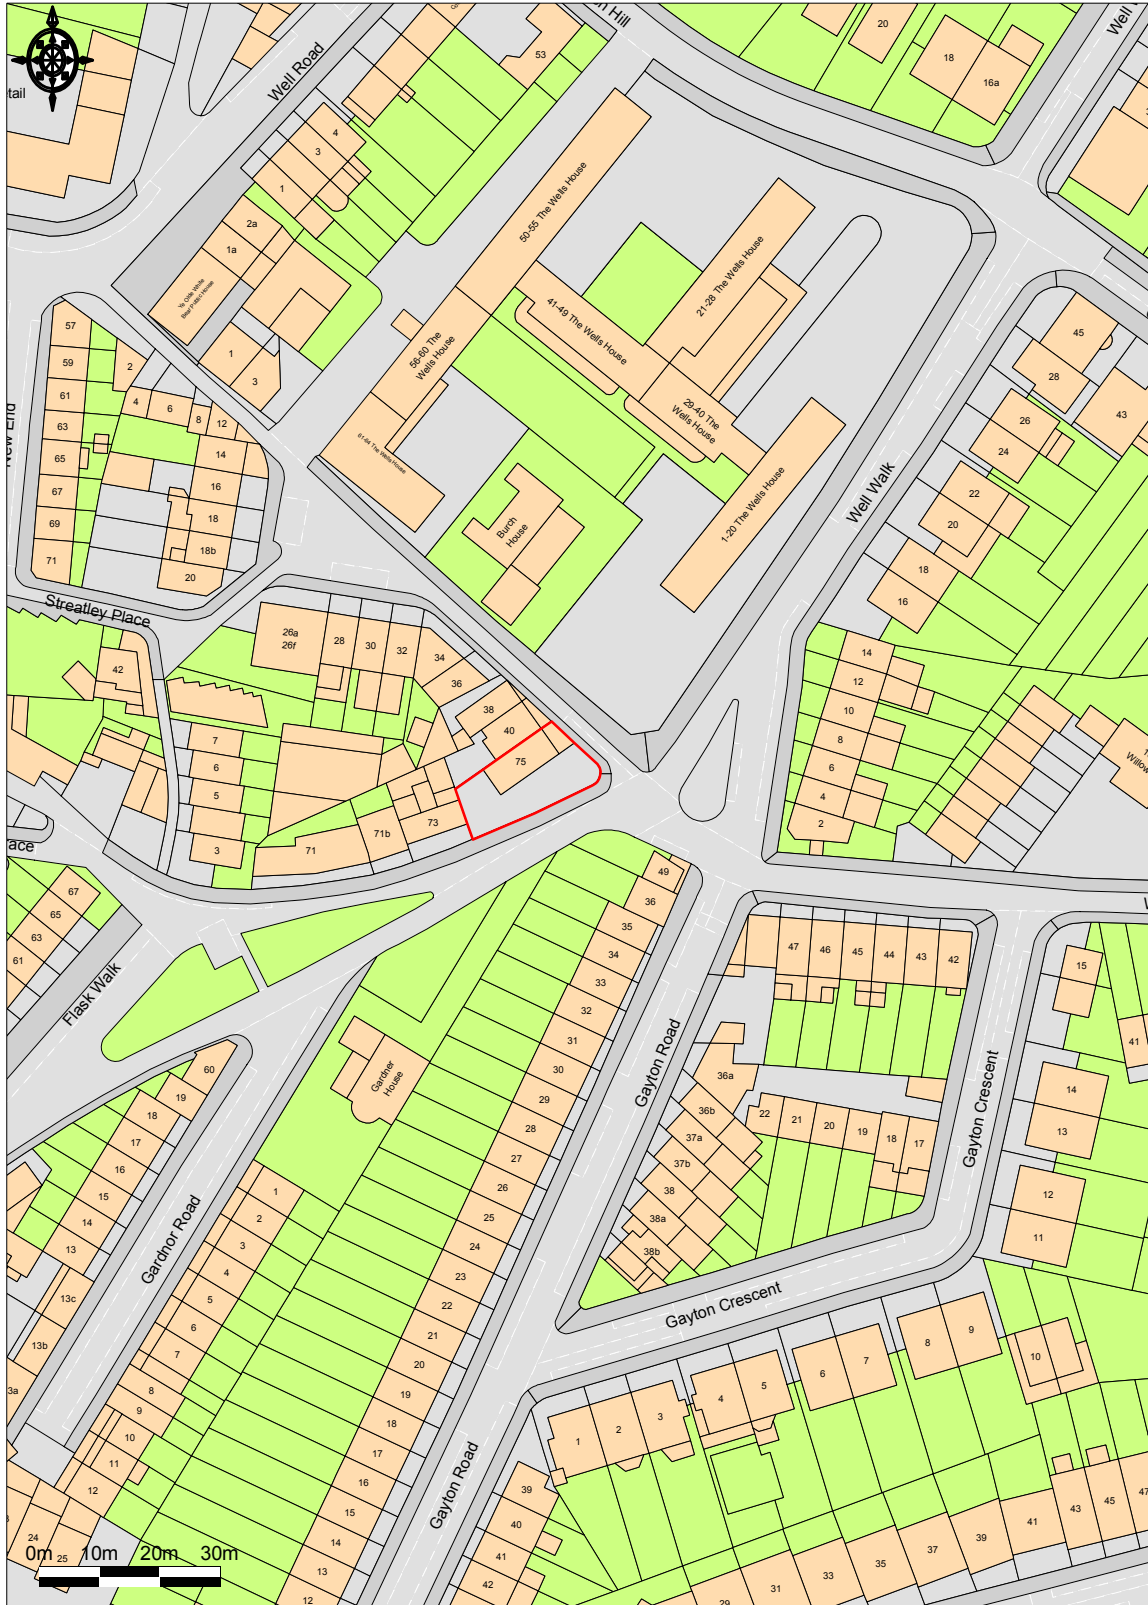

Site Location Plan

75 Flask Walk, NW3 1ET