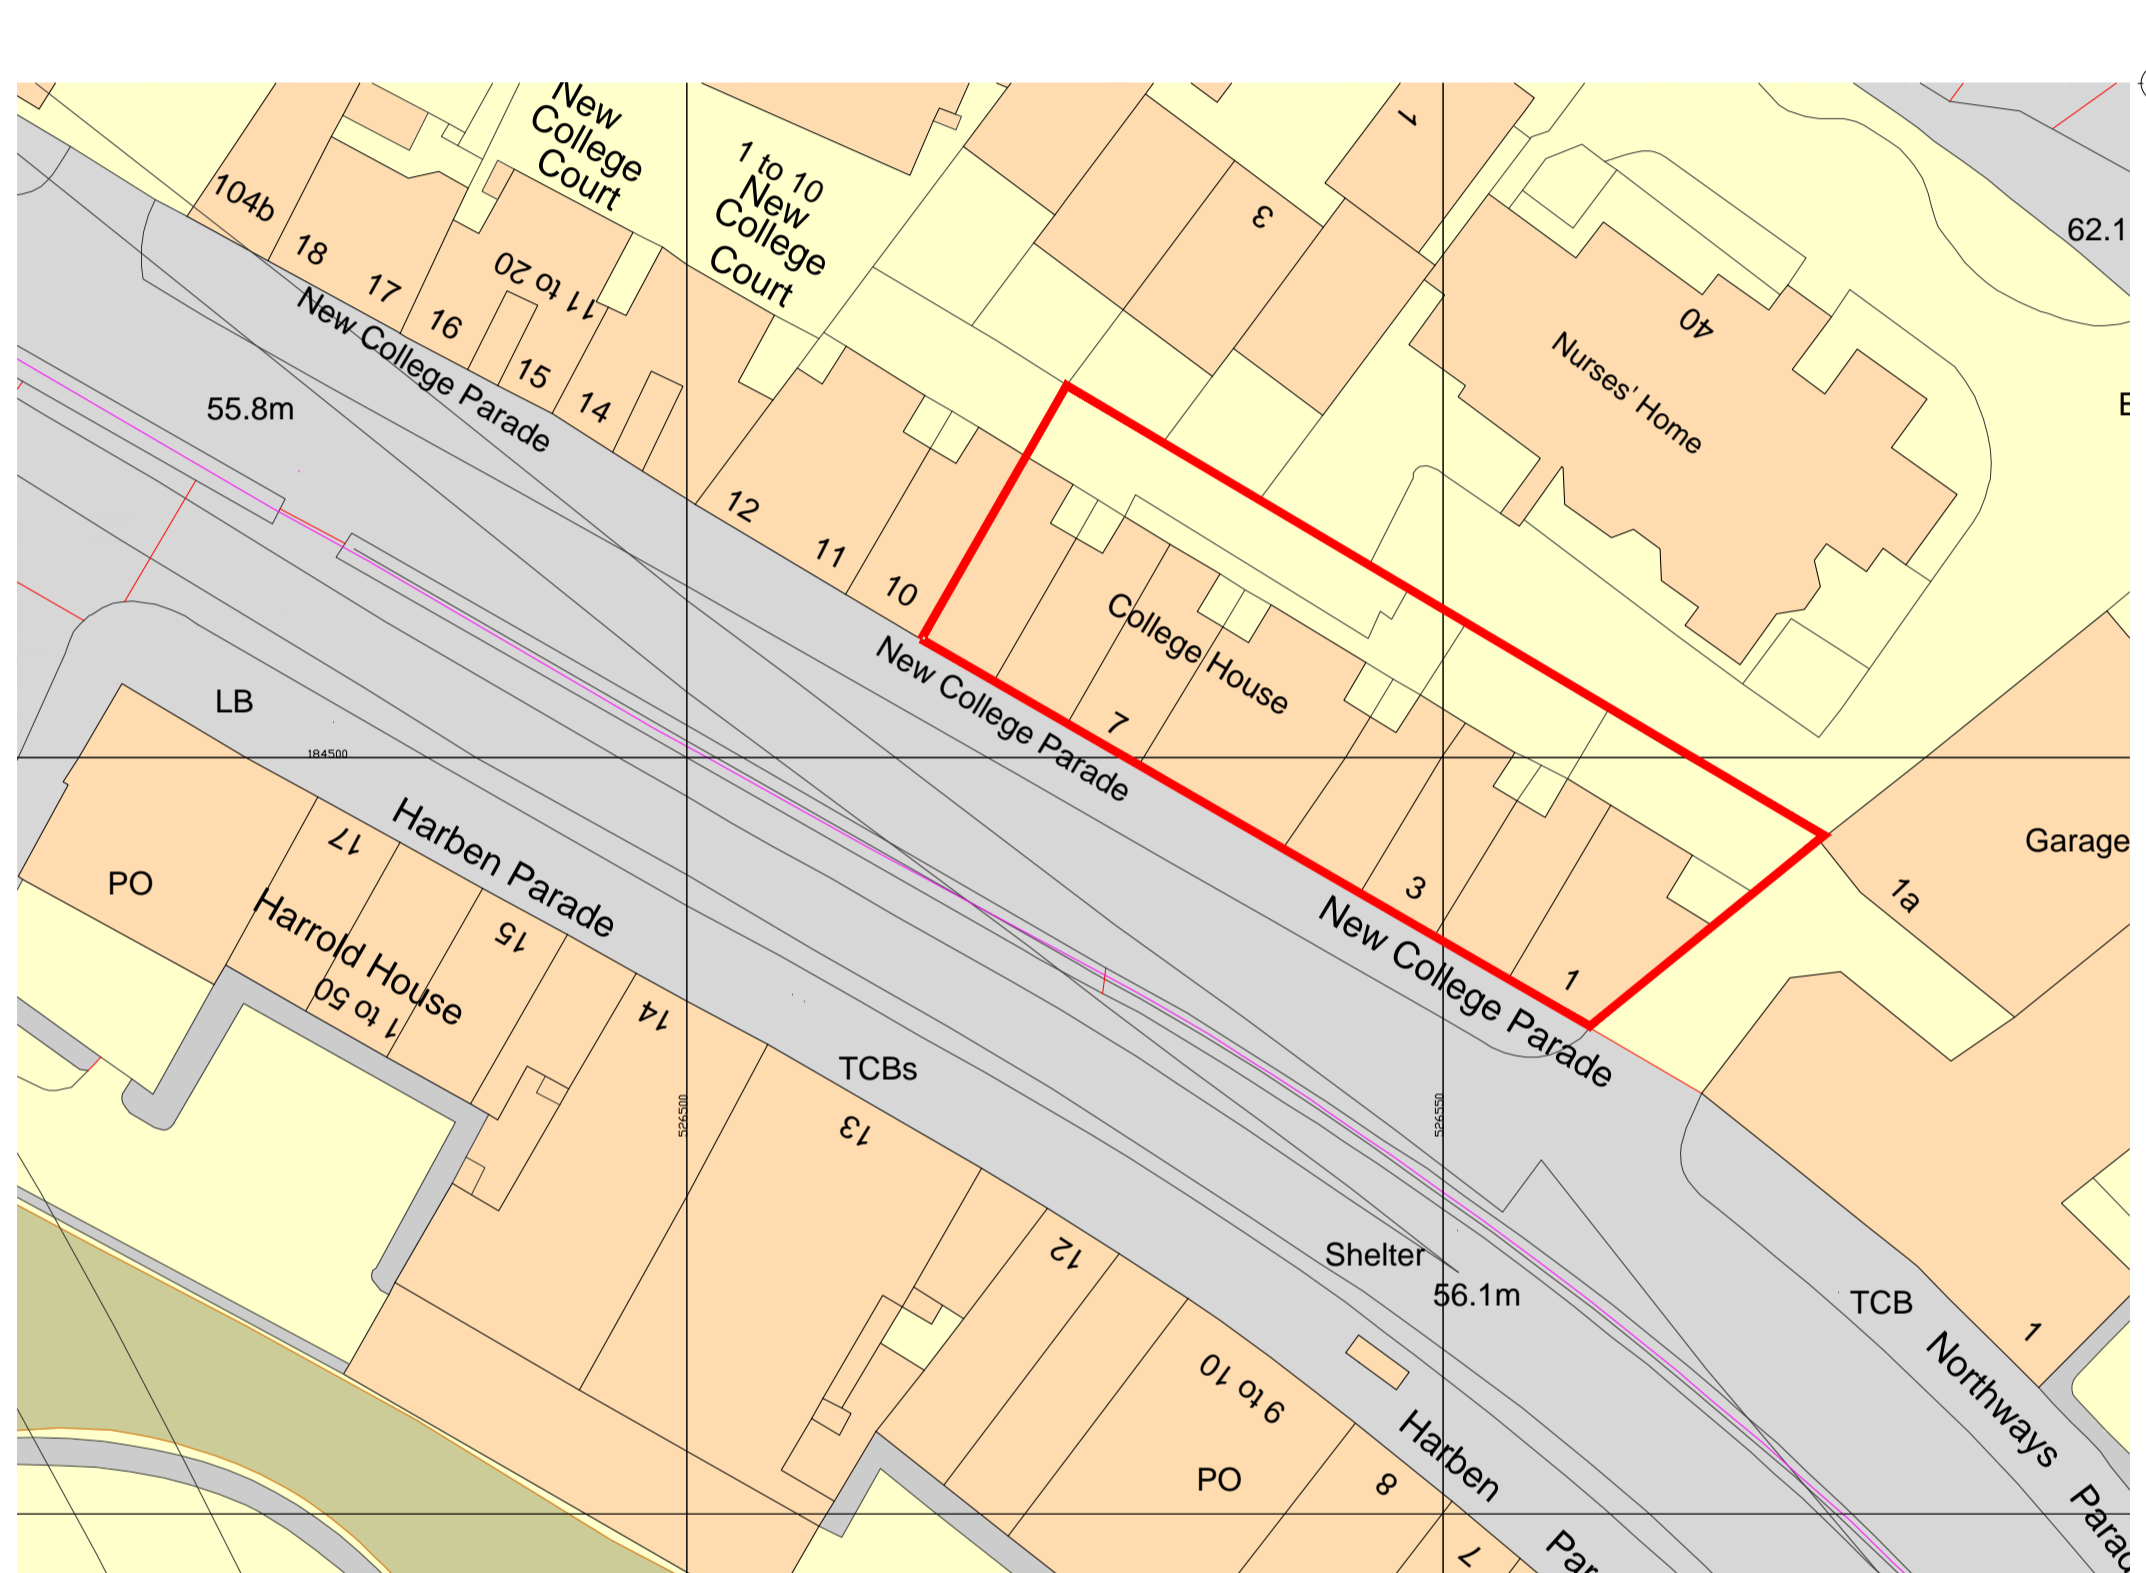

Site plan

LEGEND

Extent of application site.

REV	DATE	COMMENTS
-	-	-

P L A N N I N G

ada ARCHITECTS
128 Kings Road
Halstead
Essex CO9 1HJ
Tel: 01787 477557
E-mail: info@adaarchitects.org.uk
Web: www.adaarchitects.co.uk

CLIENT:
Nofax Enterprises Ltd

PROJECT:
**1-8 New College Parade
Finchley- NW3 5ES**

SUBJECT:
Site and Location Plan

DRAWING NO: **PL366 10**

SCALE: 1:1250 1:500 @ A1 DATE: March 2016

DRAWN BY: RL CHECKED BY:

REV: -