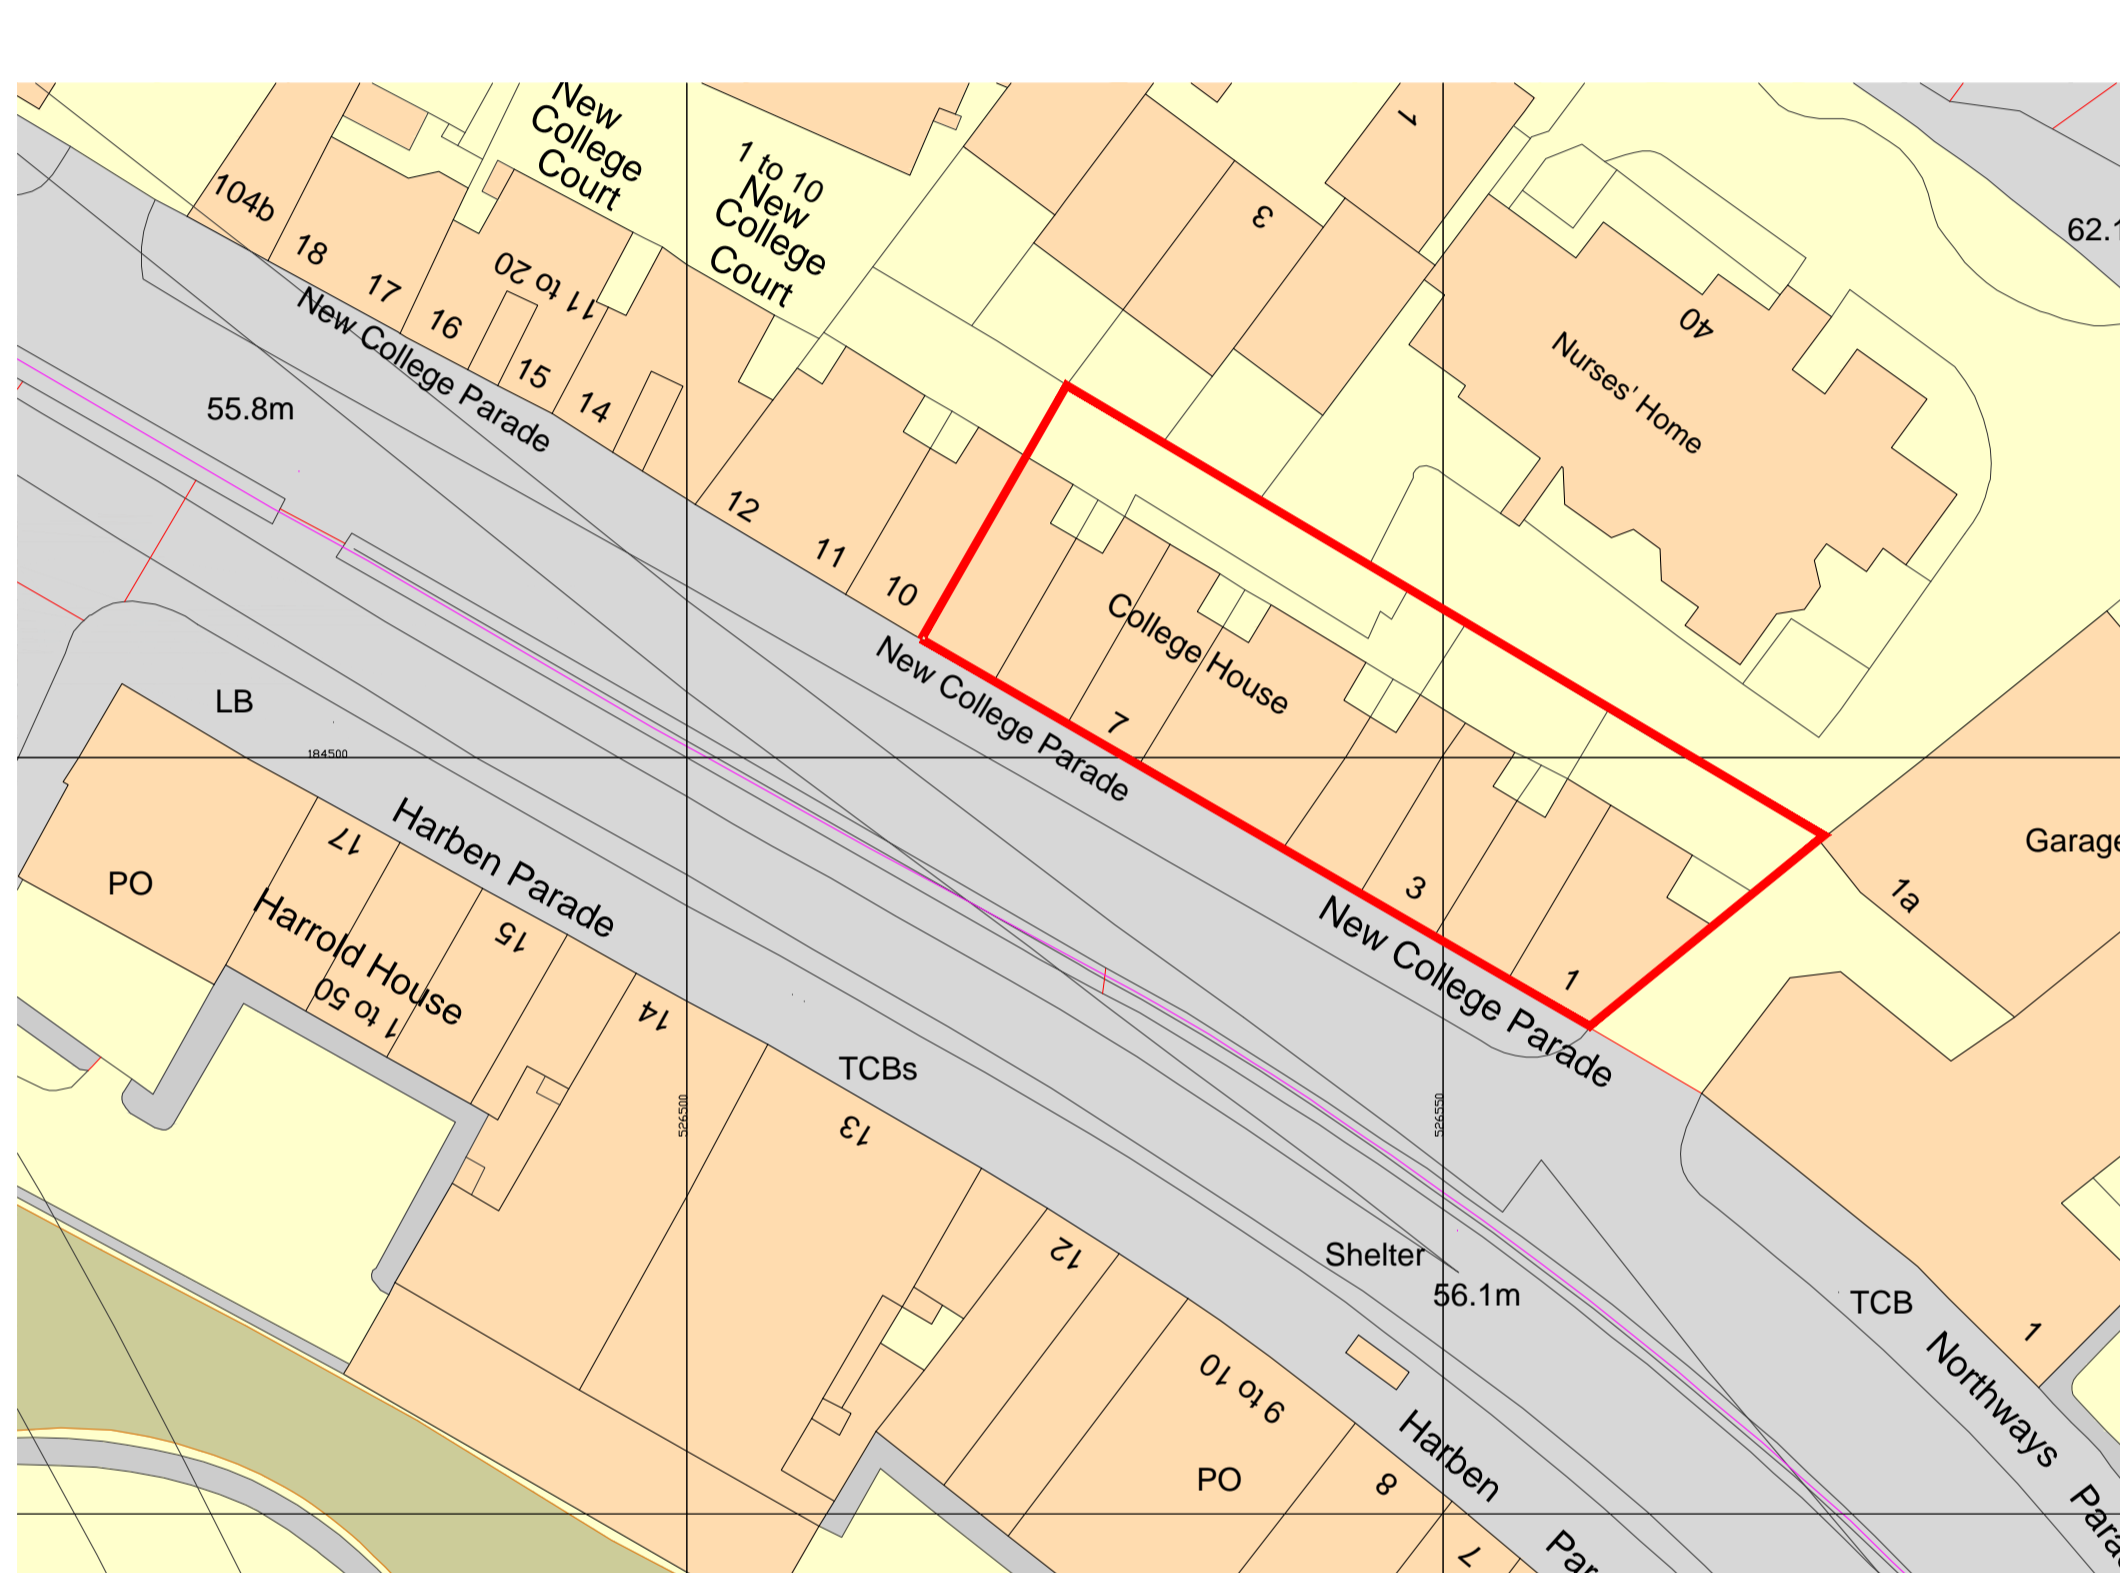

Site plan

LEGEND

Extent of application site.

REV	DATE	COMMENTS
-	-	-

P L A N N I N G

ada ARCHITECTS
128 Kings Road
Halstead
Essex CO9 1HJ
Tel: 01787 477557
E-mail: info@adaarchitects.org.uk
Web: www.adaarchitects.co.uk

CLIENT:
Nofax Enterprises Ltd

PROJECT:
**1-8 New College Parade
Finchley- NW3 5ES**

SUBJECT:
Site and Location Plan

DRAWING NO: **PL366 10**

SCALE: 1:1250 1:500 @ A1 DATE: March 2016

DRAWN BY: RL CHECKED BY:

REV: -