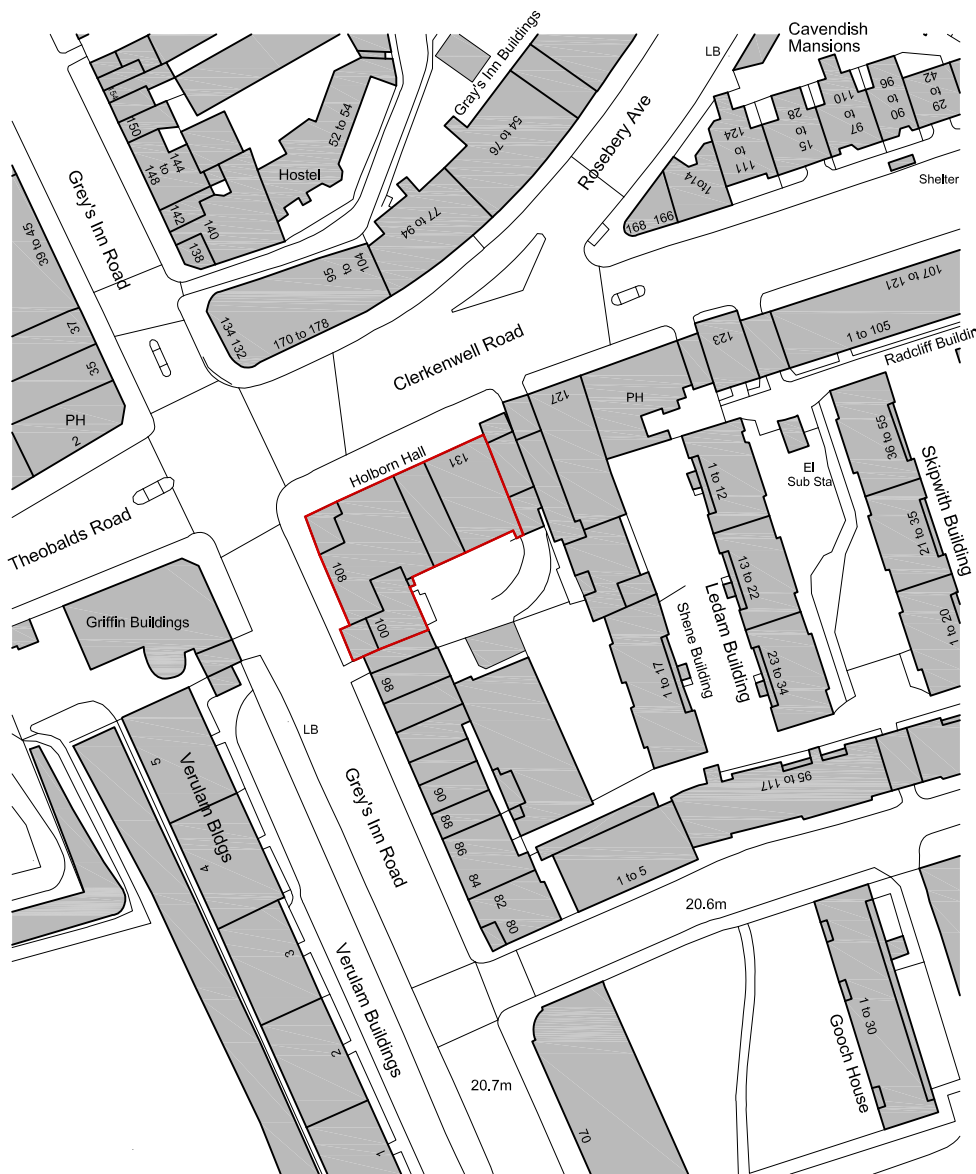

version	date	author	version notes
P1	As dwg	As dwg	Initial issue

0 31.25 m 62.5 m 125 m

SCALE: 1:1250

Reproduced by permission of Ordnance Survey on behalf of HMSO. © Crown copyright 2006.
All rights reserved Ordnance Survey Licence 100045894.

status **PLANNING**

project Oracle, 100 Gray's Inn Road WC1X

title Location Plan

scale 1:1250 @ A4 date 11.03.16 author SC job no. 1404-F1-001 ver. P1

DO NOT SCALE FROM THIS DRAWING: Verify all dimensions on site
© Orbit Architects 83 Blackfriars Road, London SE1 8HA t. 020 7593 3380 w. www.orbitarchitects.com e. info@orbitarchitects.com