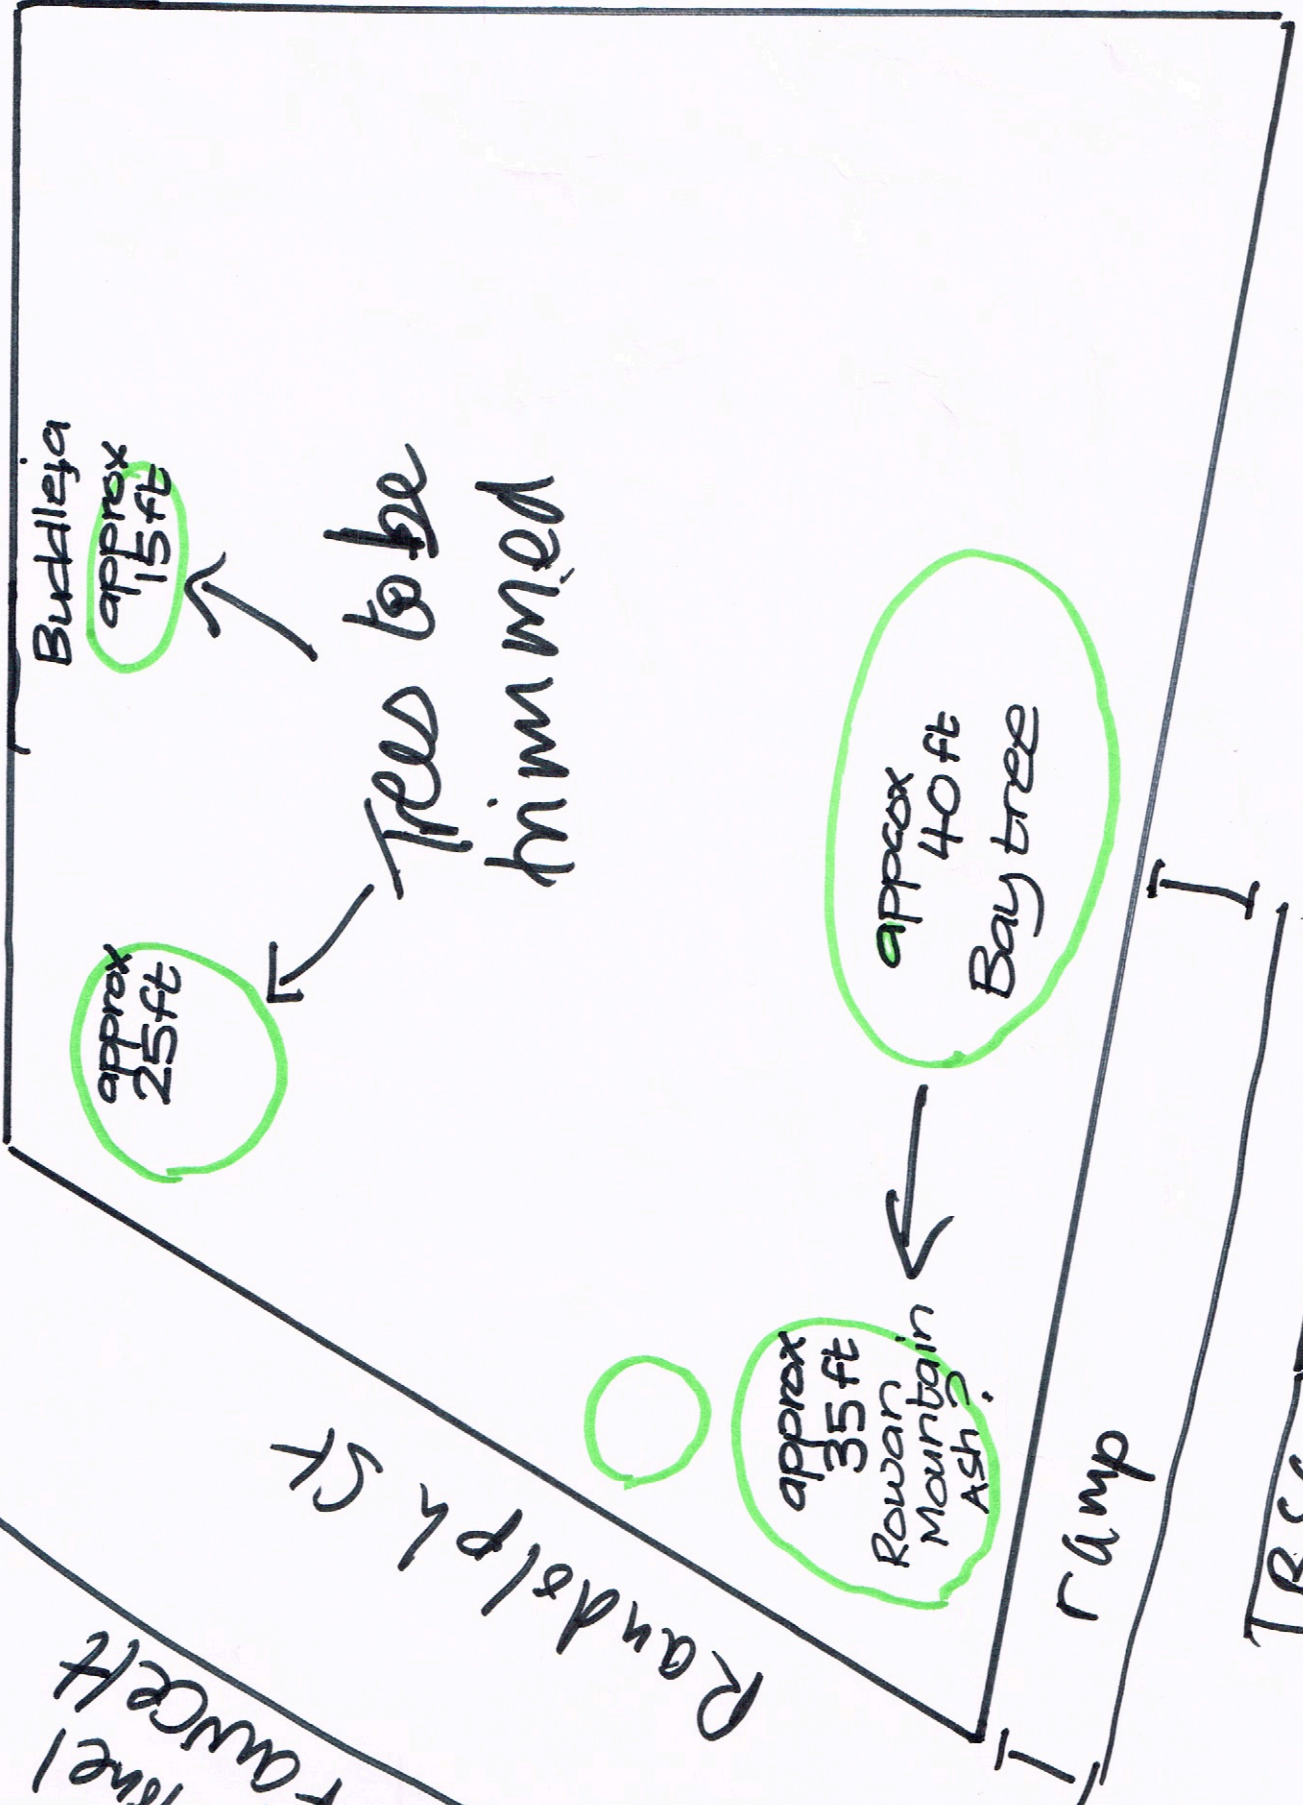

Camden Garden

Rousden St.

Colonel
Fawcett

Randolph St

Buddleja

approx 15ft

approx 25ft

Trees to be
trimmed

approx 40ft
Bay tree

approx 35ft

Rowan
Mountain
Ash?

ramp

TRSG