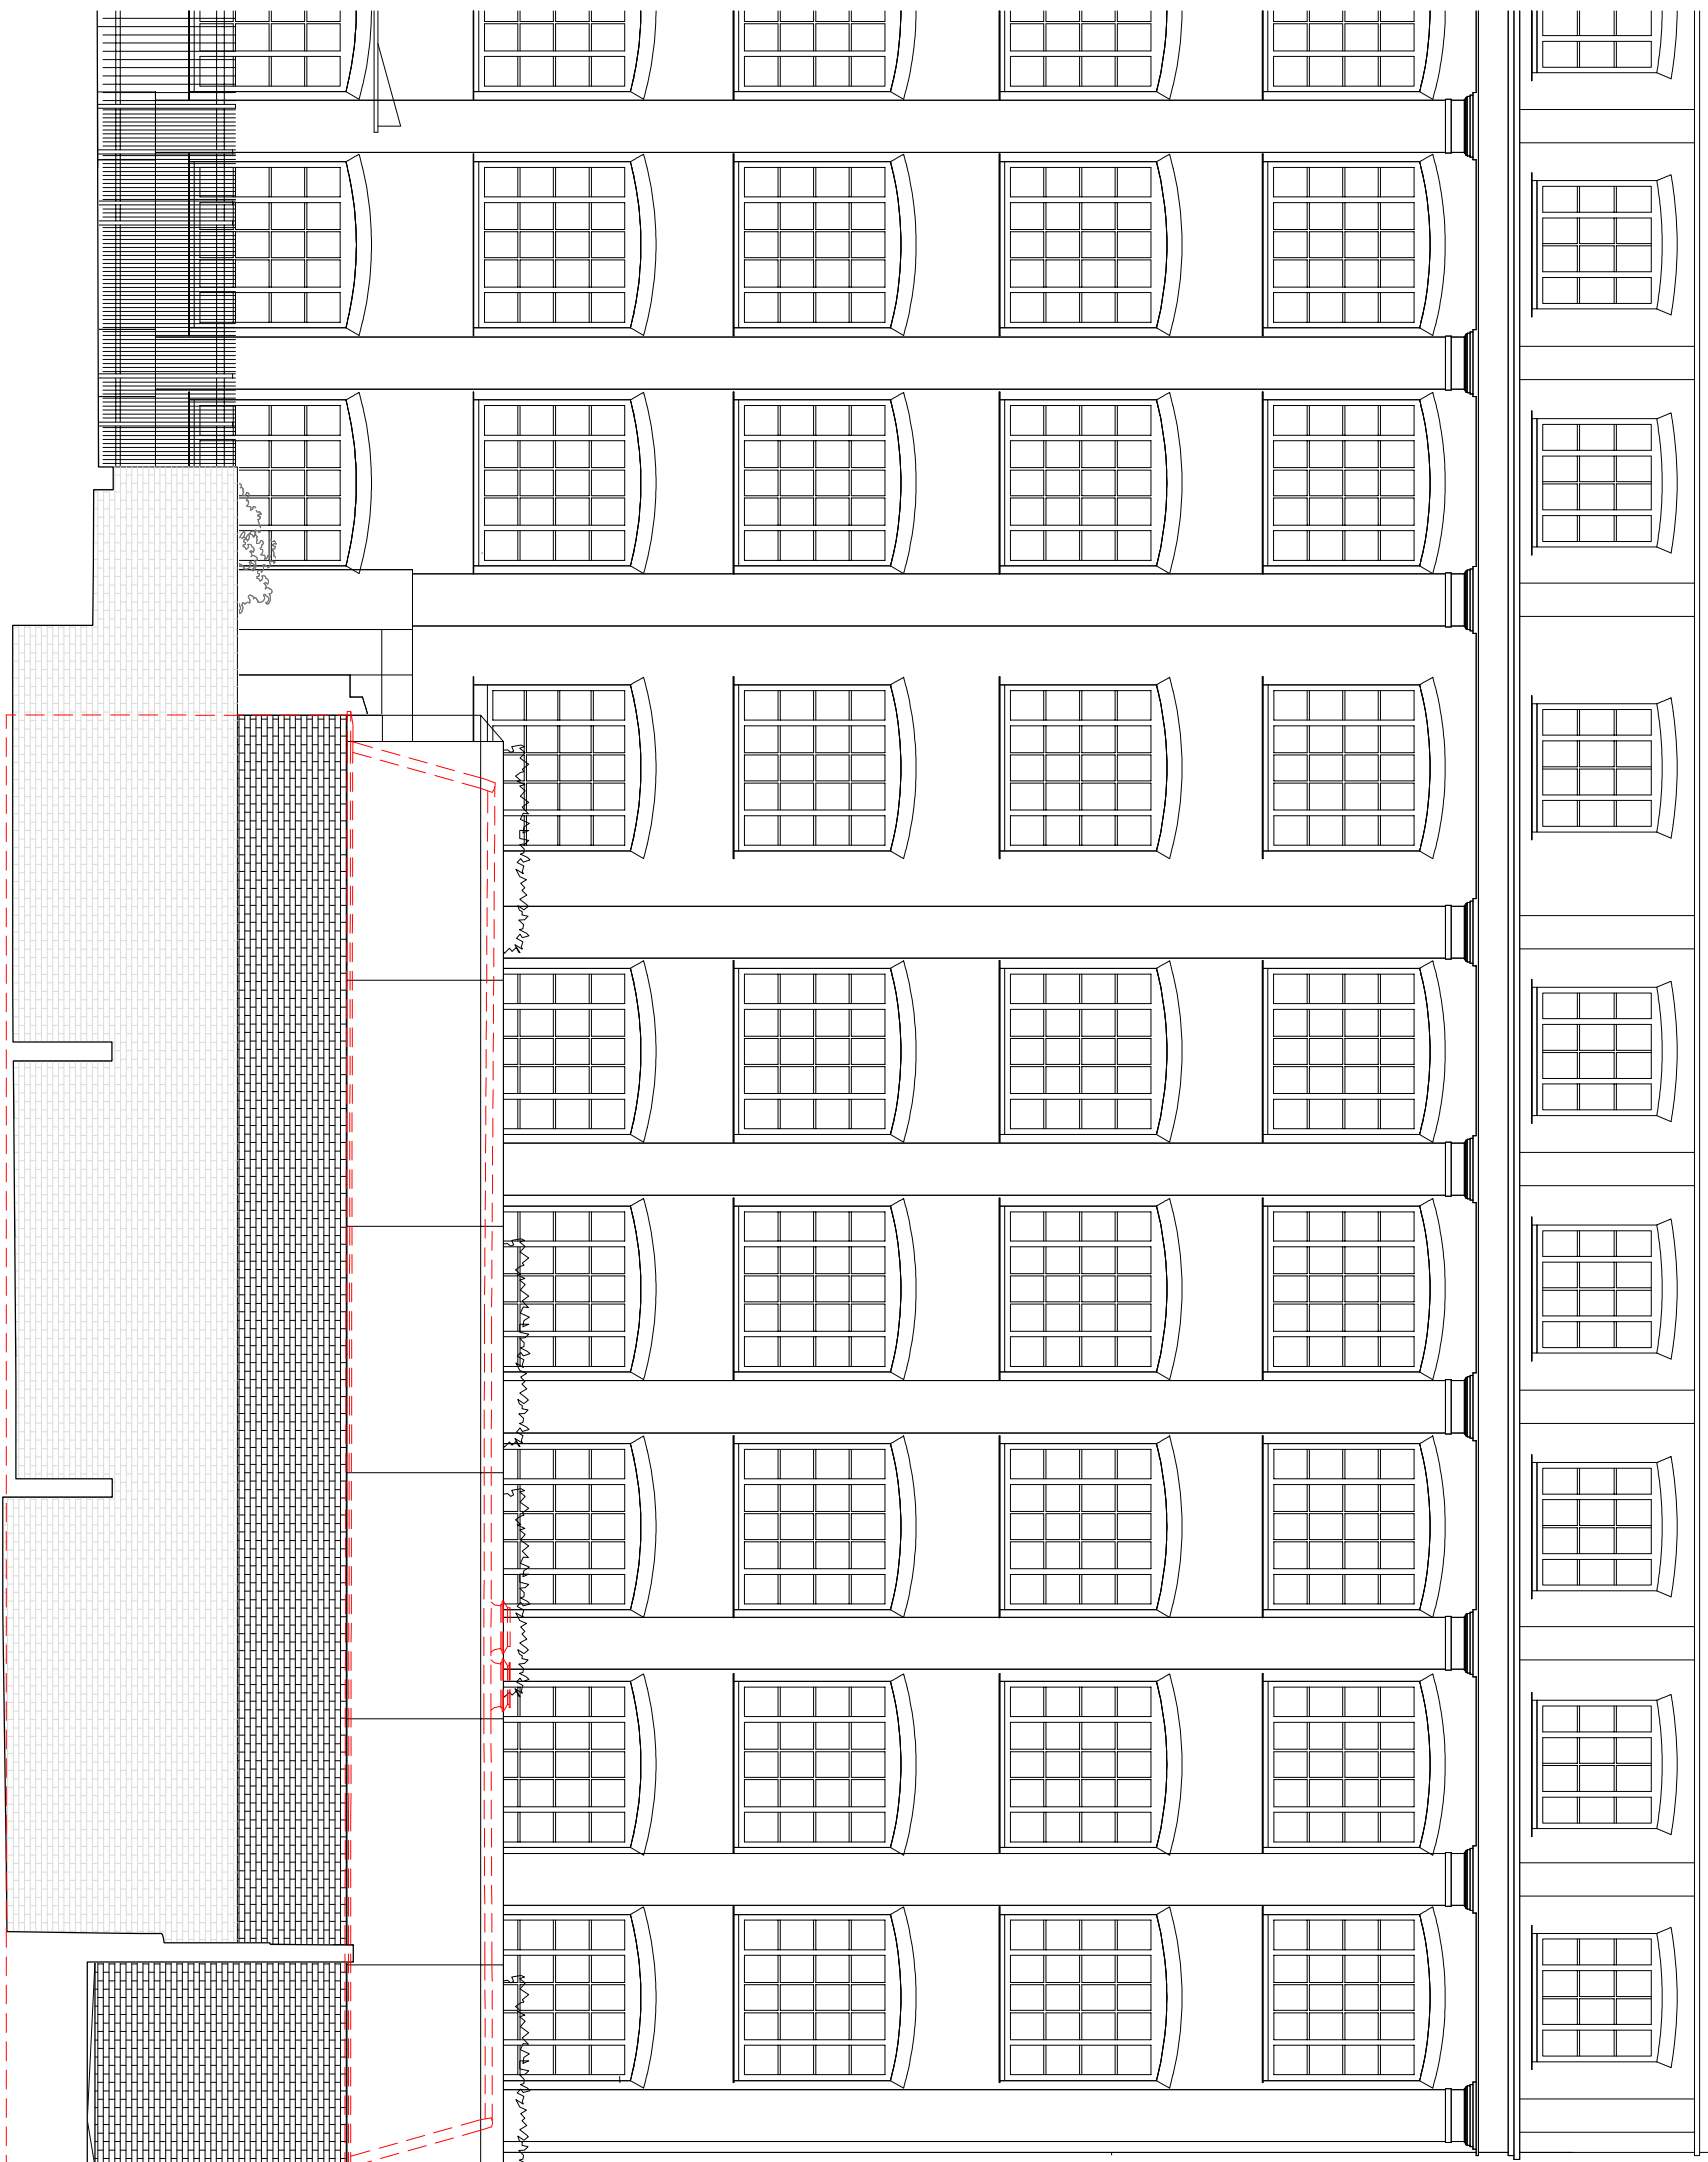

NOTES
DO NOT SCALE FROM THIS DRAWING
PROPOSED

METRES 1:100
0 0.5 1 2 3 4 5 10

Rev A Scale Bar added 14.03.2016
& Project name
changed to 10B

Martin Evans
Architects ©
18 Charlotte Road
London EC2A 3PB
Tel 020 7729 2474

JOB
10B BELMONT STREET
NW1 8HJ London

TITLE
Comparison existing-proposed
West elevation

DATE	18.06.15
SCALE	1:100 @ A3
DRAWN BY	AF

DRAWING NO. BEL-PL-SK-03A