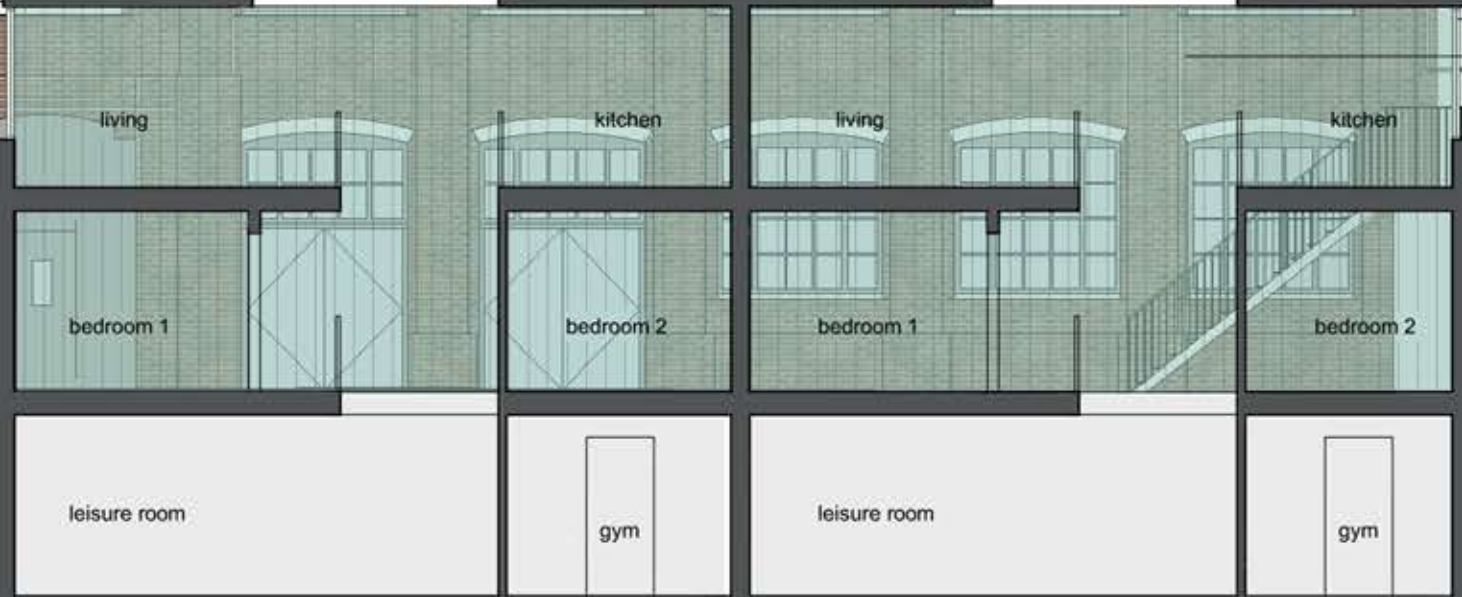

- Sliding glass panel
- Green roof planted
- Control vision glass
- Reglit panels

Rev A Scale Bar added 14.03.2016
& Project name
changed to 10B

Martin Evans
Architects
18 Charlotte Road
London EC2A 3PB
tel 020 7729 2474

PROJECT
10B BELMONT STREET
NW1 8HJ London

TITLE
PROPOSED SECTION BB

DATE 18.06.15
SCALE 1:100 @ A3
DRAWN BY AF

DRAWING NO. BEL-PL-GA-08A