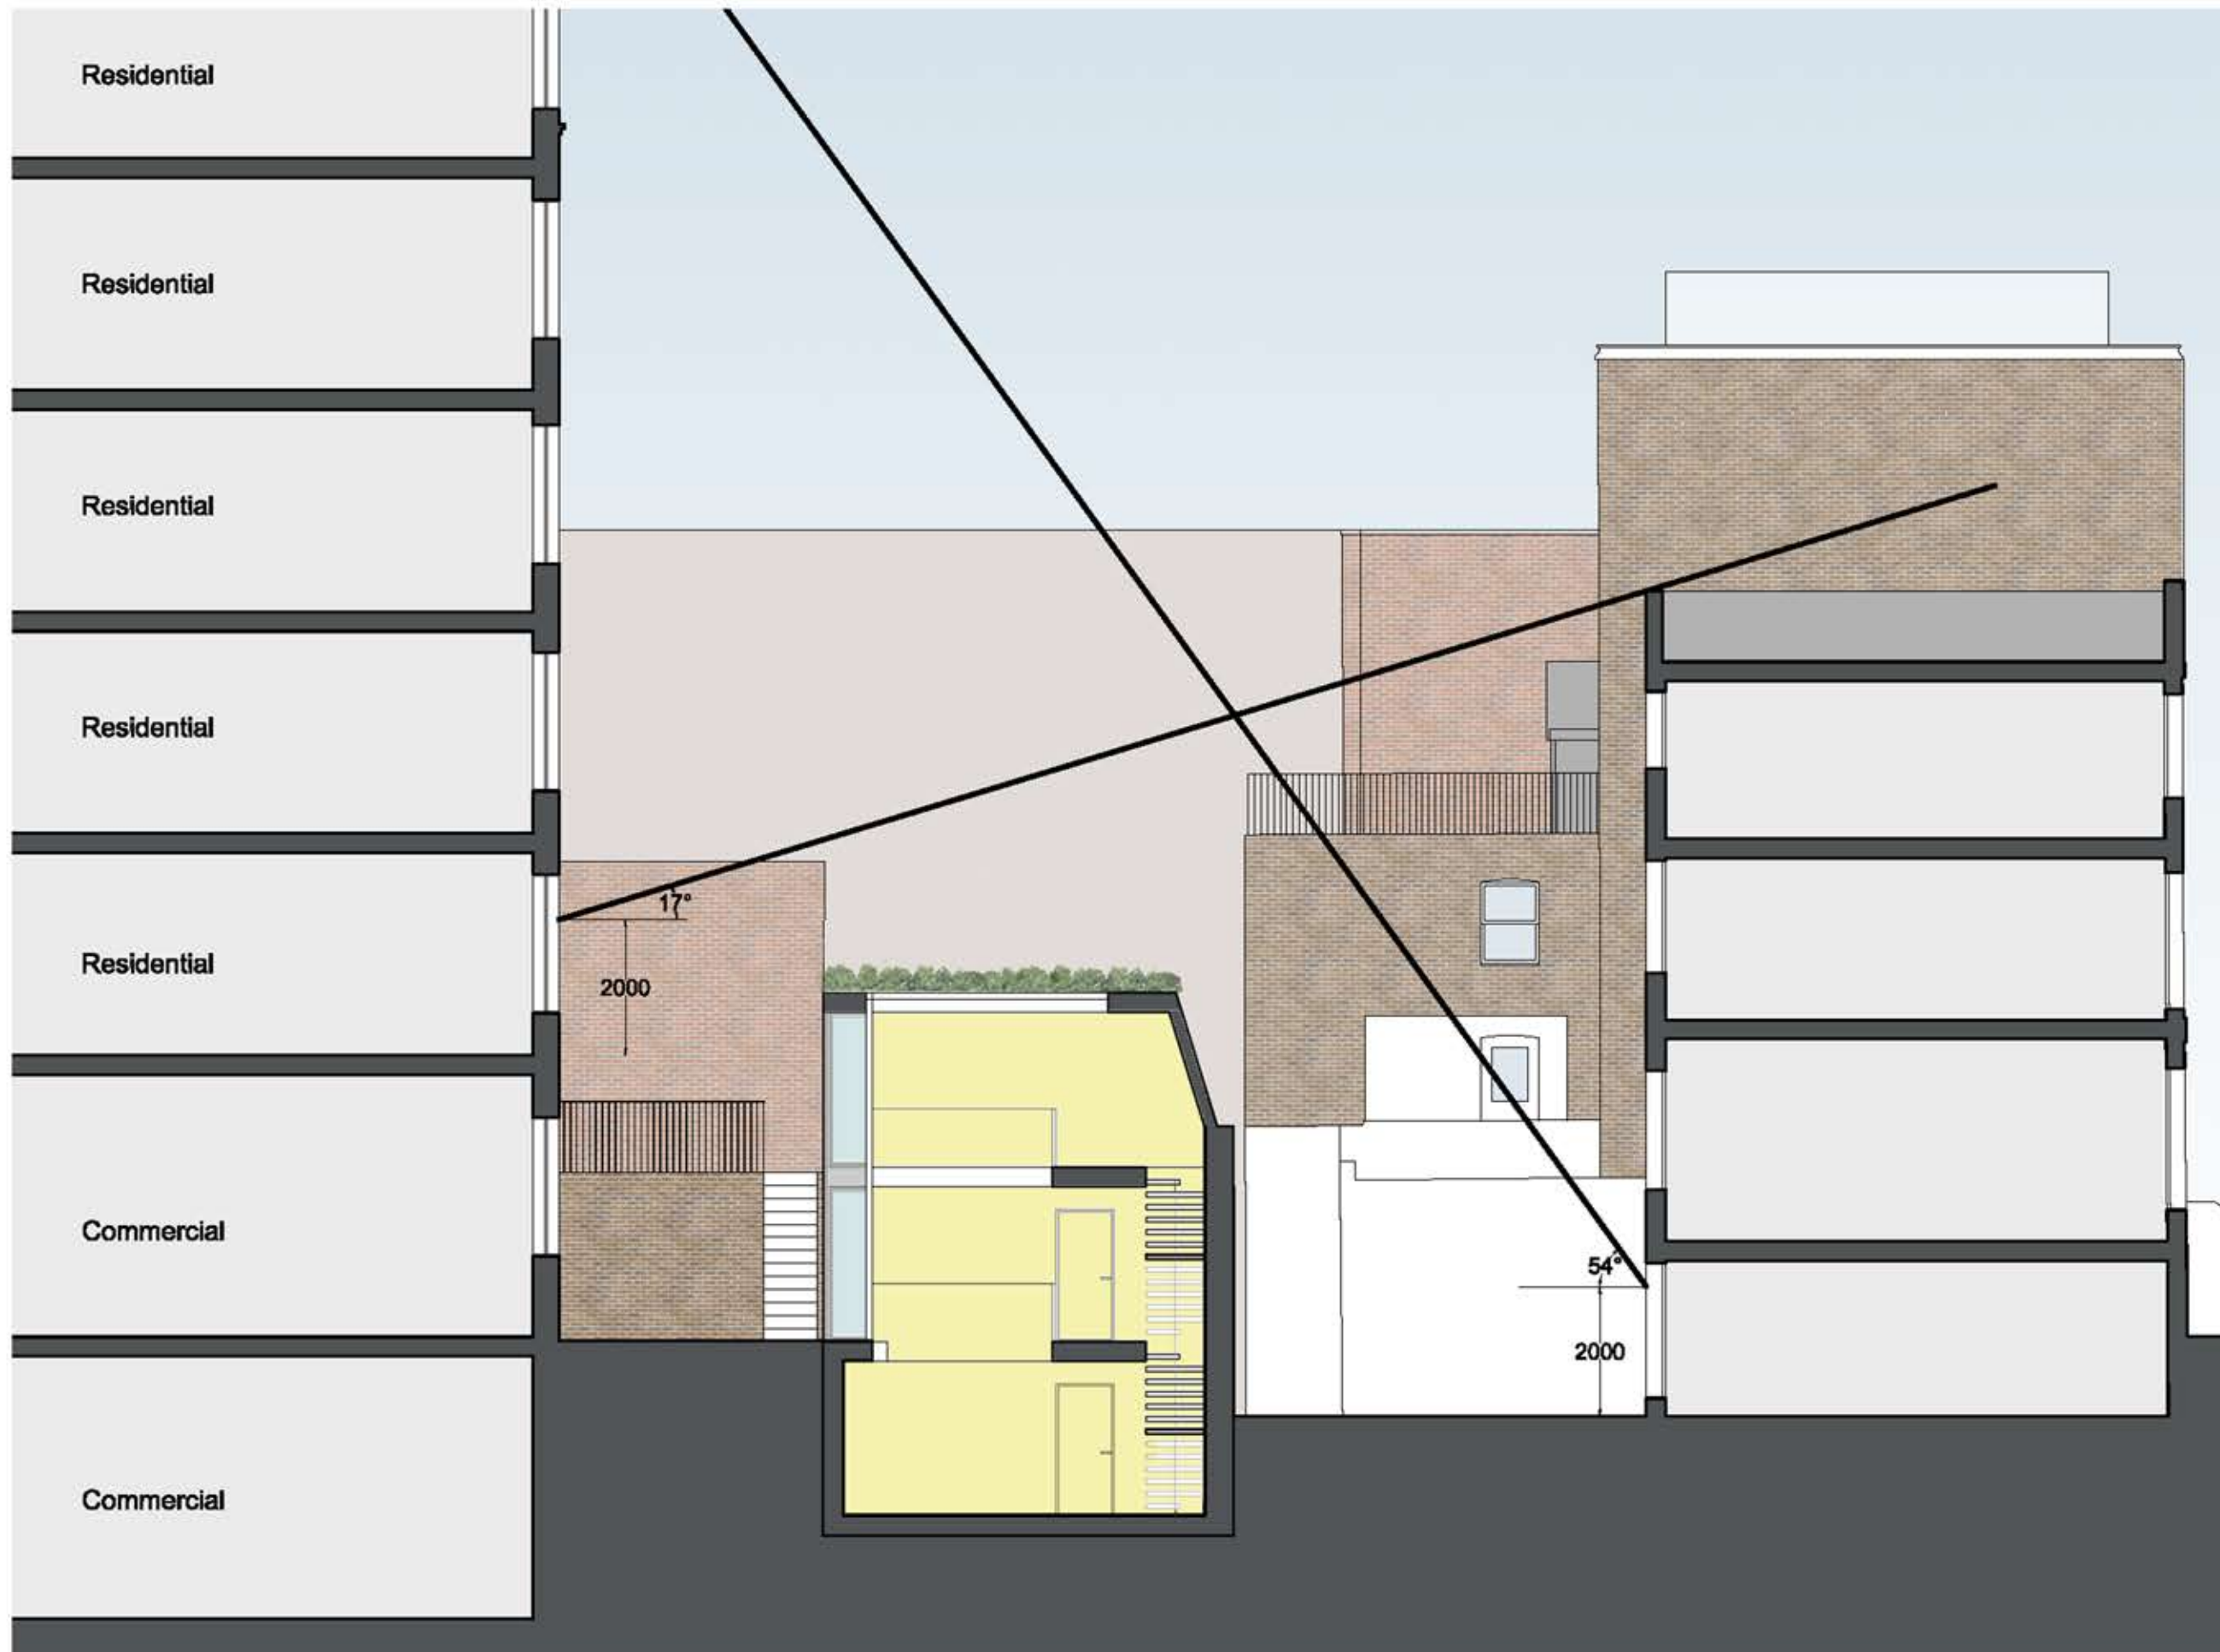

NOTES
 DO NOT SCALE FROM THIS DRAWING
 PROPOSED

Rev A Scale Bar added 14.03.2016
 & Project name
 changed to 10B

Martin Evans Architects	
18 Charlotte Road London EC2A 3PB tel 020 7729 2474	
PROJECT 10B BELMONT STREET NW1 8HJ London	
TITLE PROPOSED SECTION AA	
DATE	18.06.15
SCALE	1:100 @ A3
DRAWN BY	AF
DRAWING NO.	BEL-PL-GA-07A