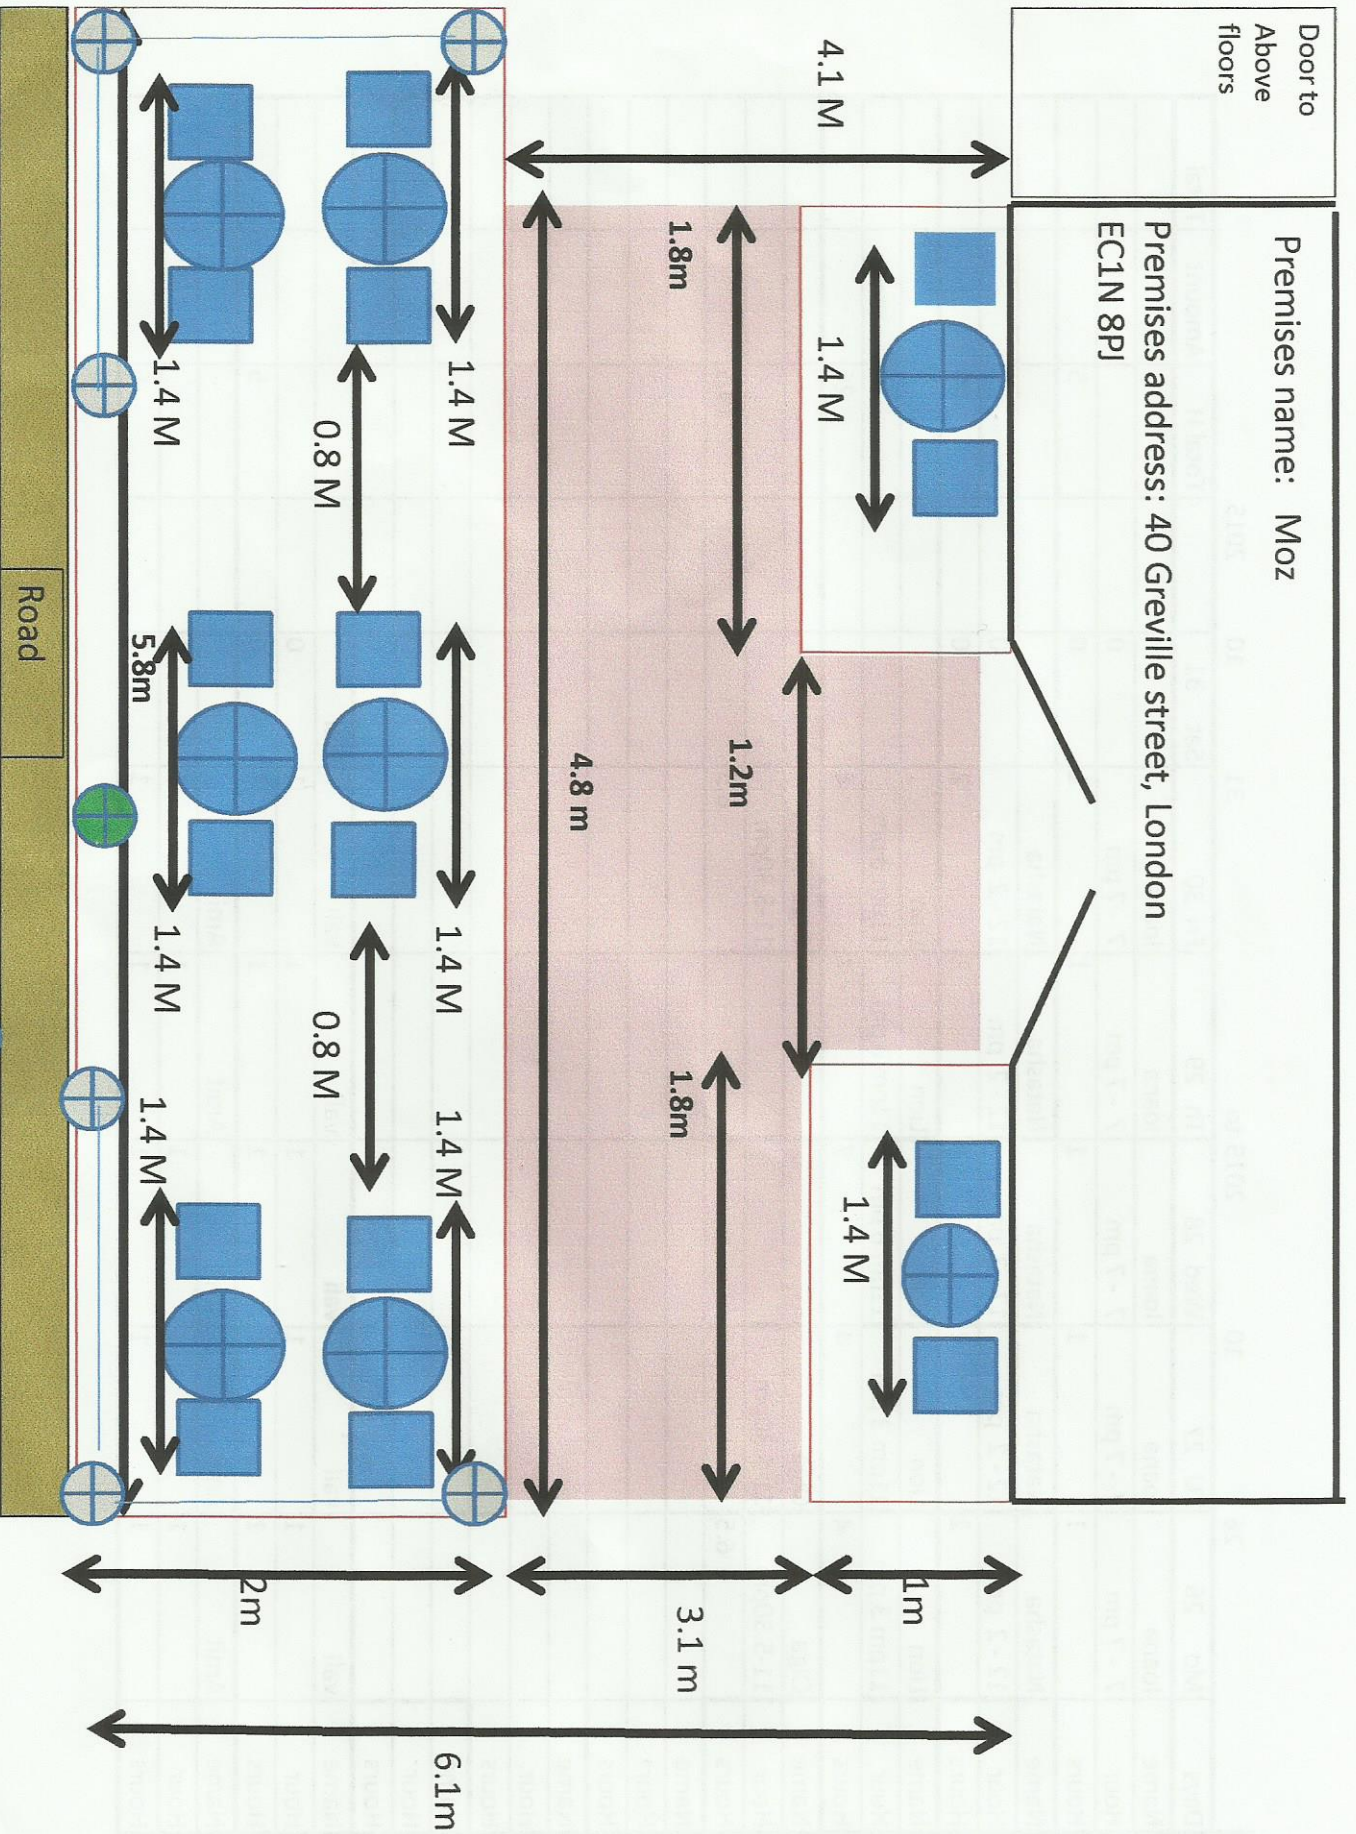

Door to Above floors

Premises name: Moz

Premises address: 40 Greville street, London EC1N 8PJ

Key

- Area to be occupied by Amenities
- Area for Pedestrian Access
- Lamp Post
- Table dimensions : 0.6 m by 0.6 m
- Chair dimensions : 0.4 m by 0.4 m
- Barriers: length : 1.8 M Height 1 m