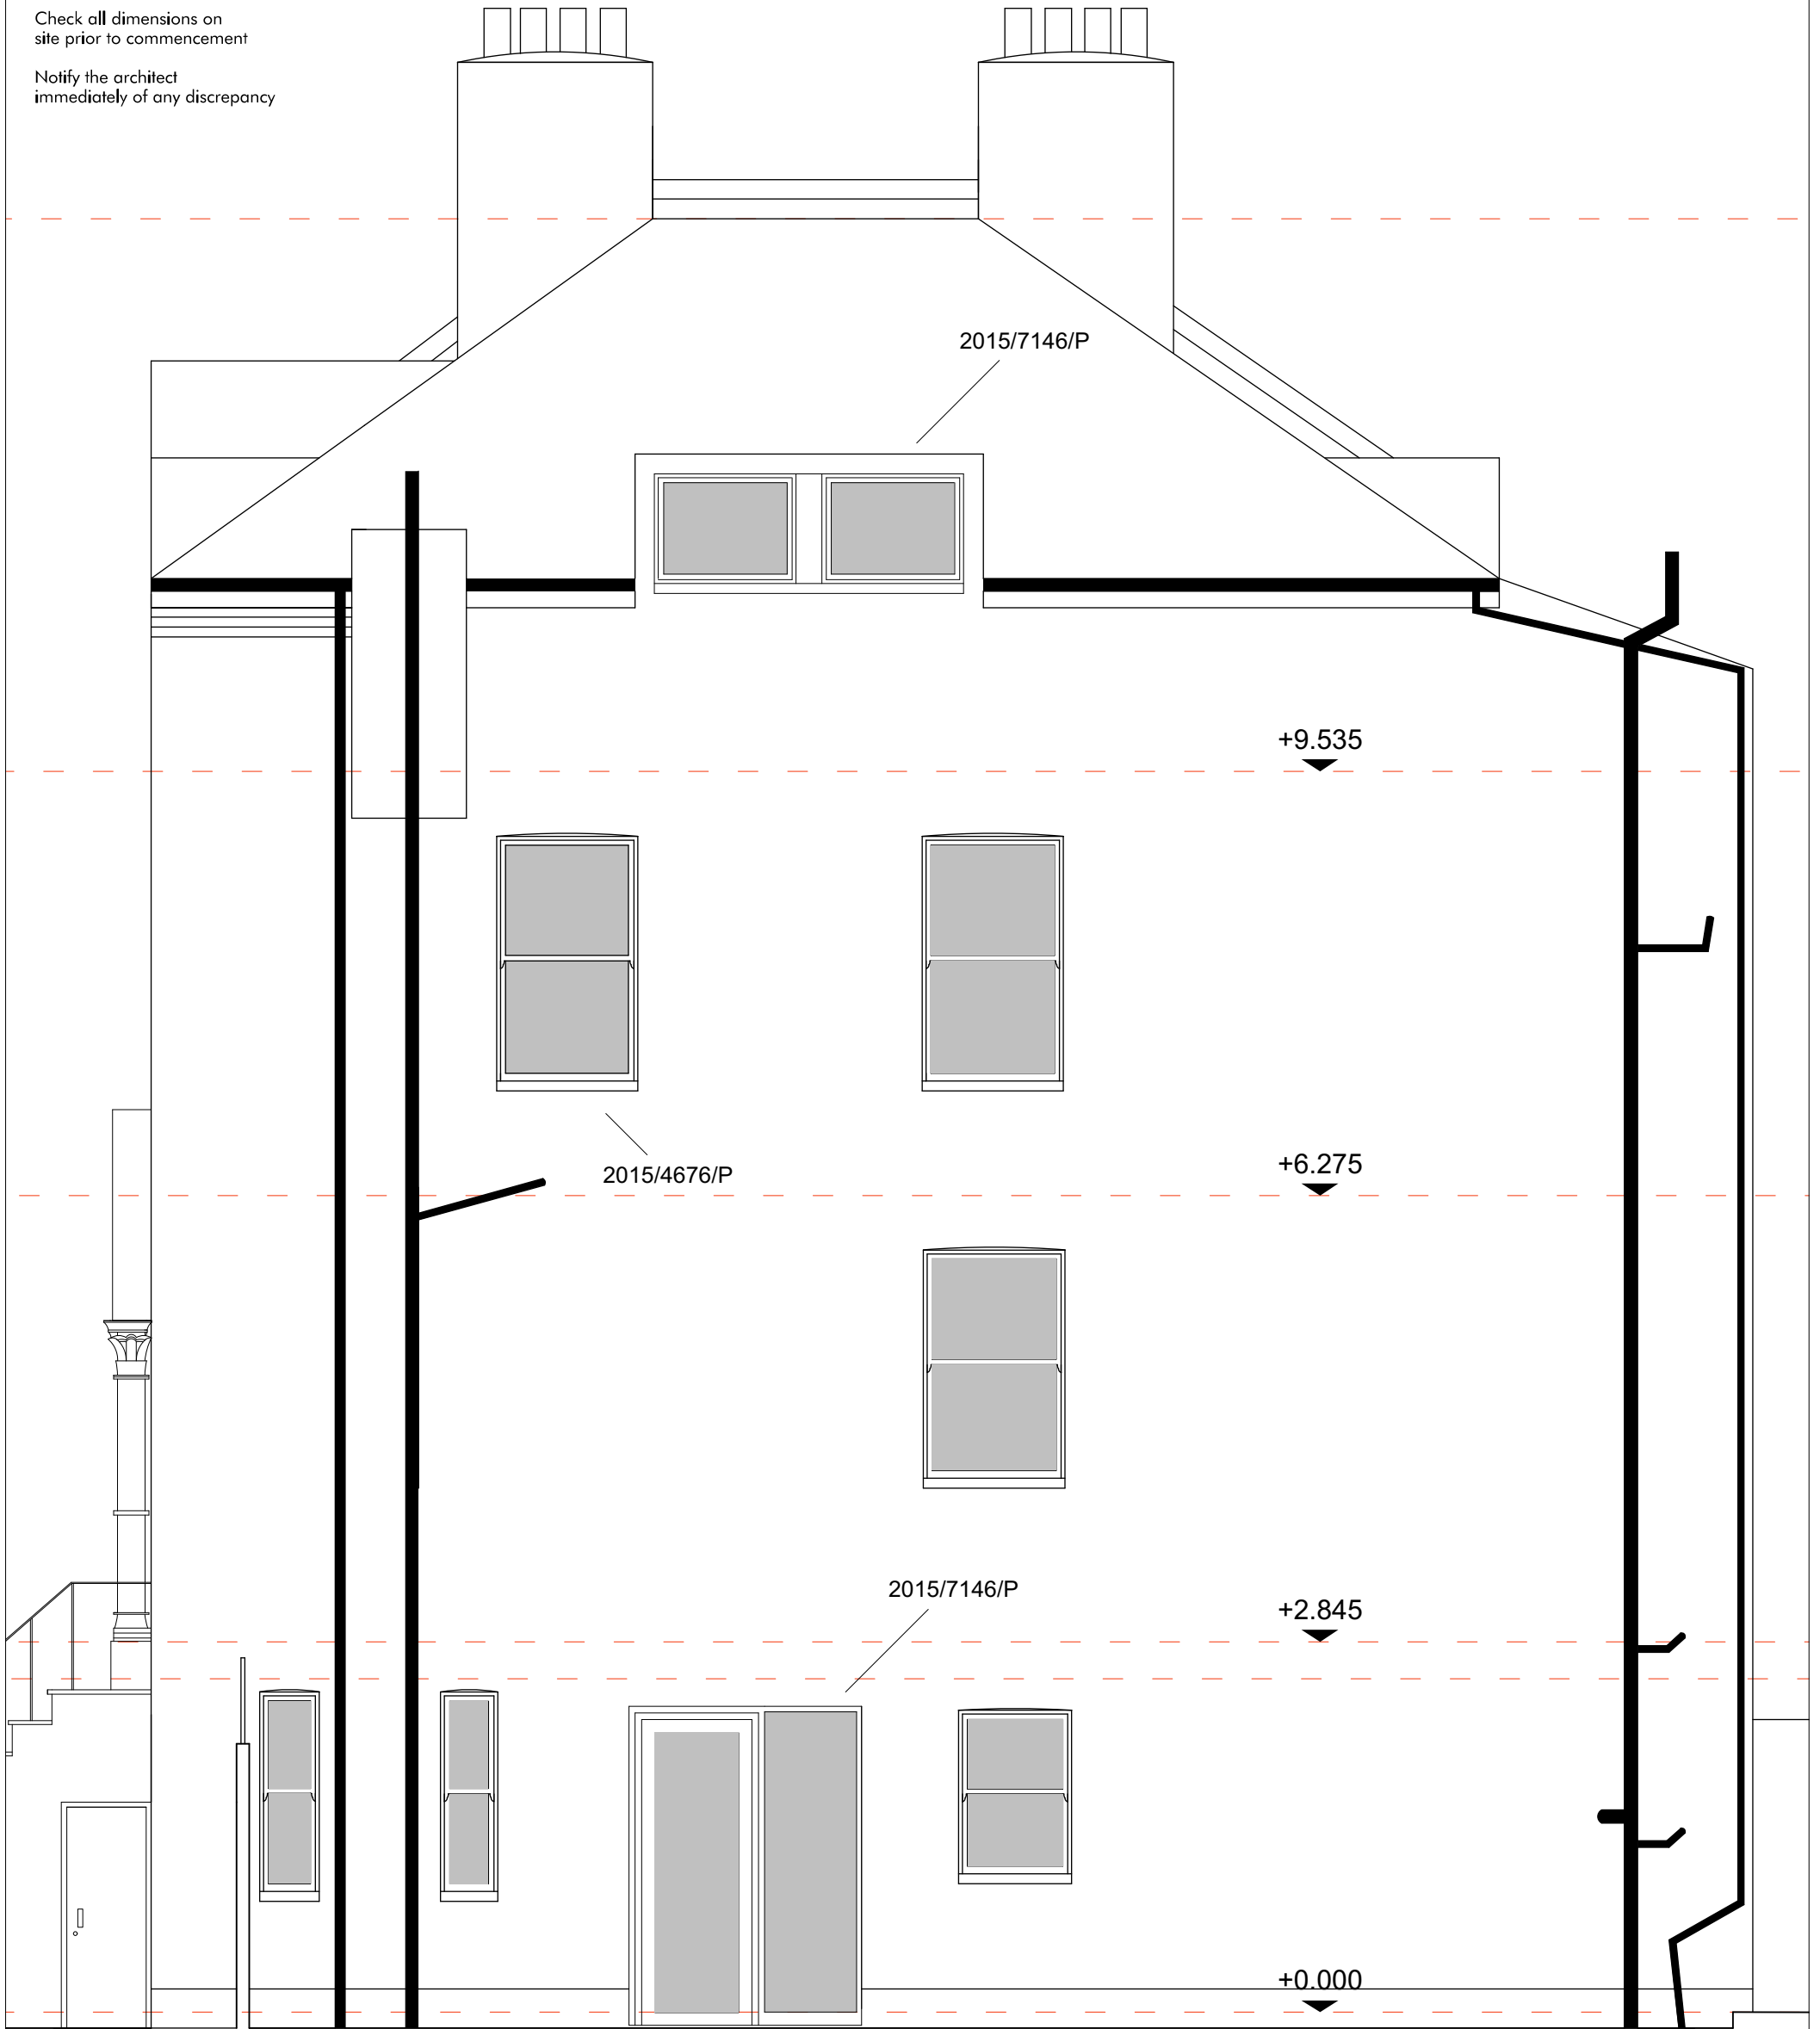

Do not scale off drawing!
Work only to noted dimensions

Check all dimensions on
site prior to commencement

Notify the architect
immediately of any discrepancy

Notes:

Project:

69 Dartmouth Park Road

Drawing Title:

Existing Side Elevation
with
Existing Permissions

Drawing No.:

1603DART_1024

Scale@A1:

100

Drawn:
RP

Scale@A3:

50

First Drawn:
22.03.16

Revision:

-

Rev. Date:

-

Checked:
RP

ROMAN PARDON
ARCHITECTURE & DESIGN