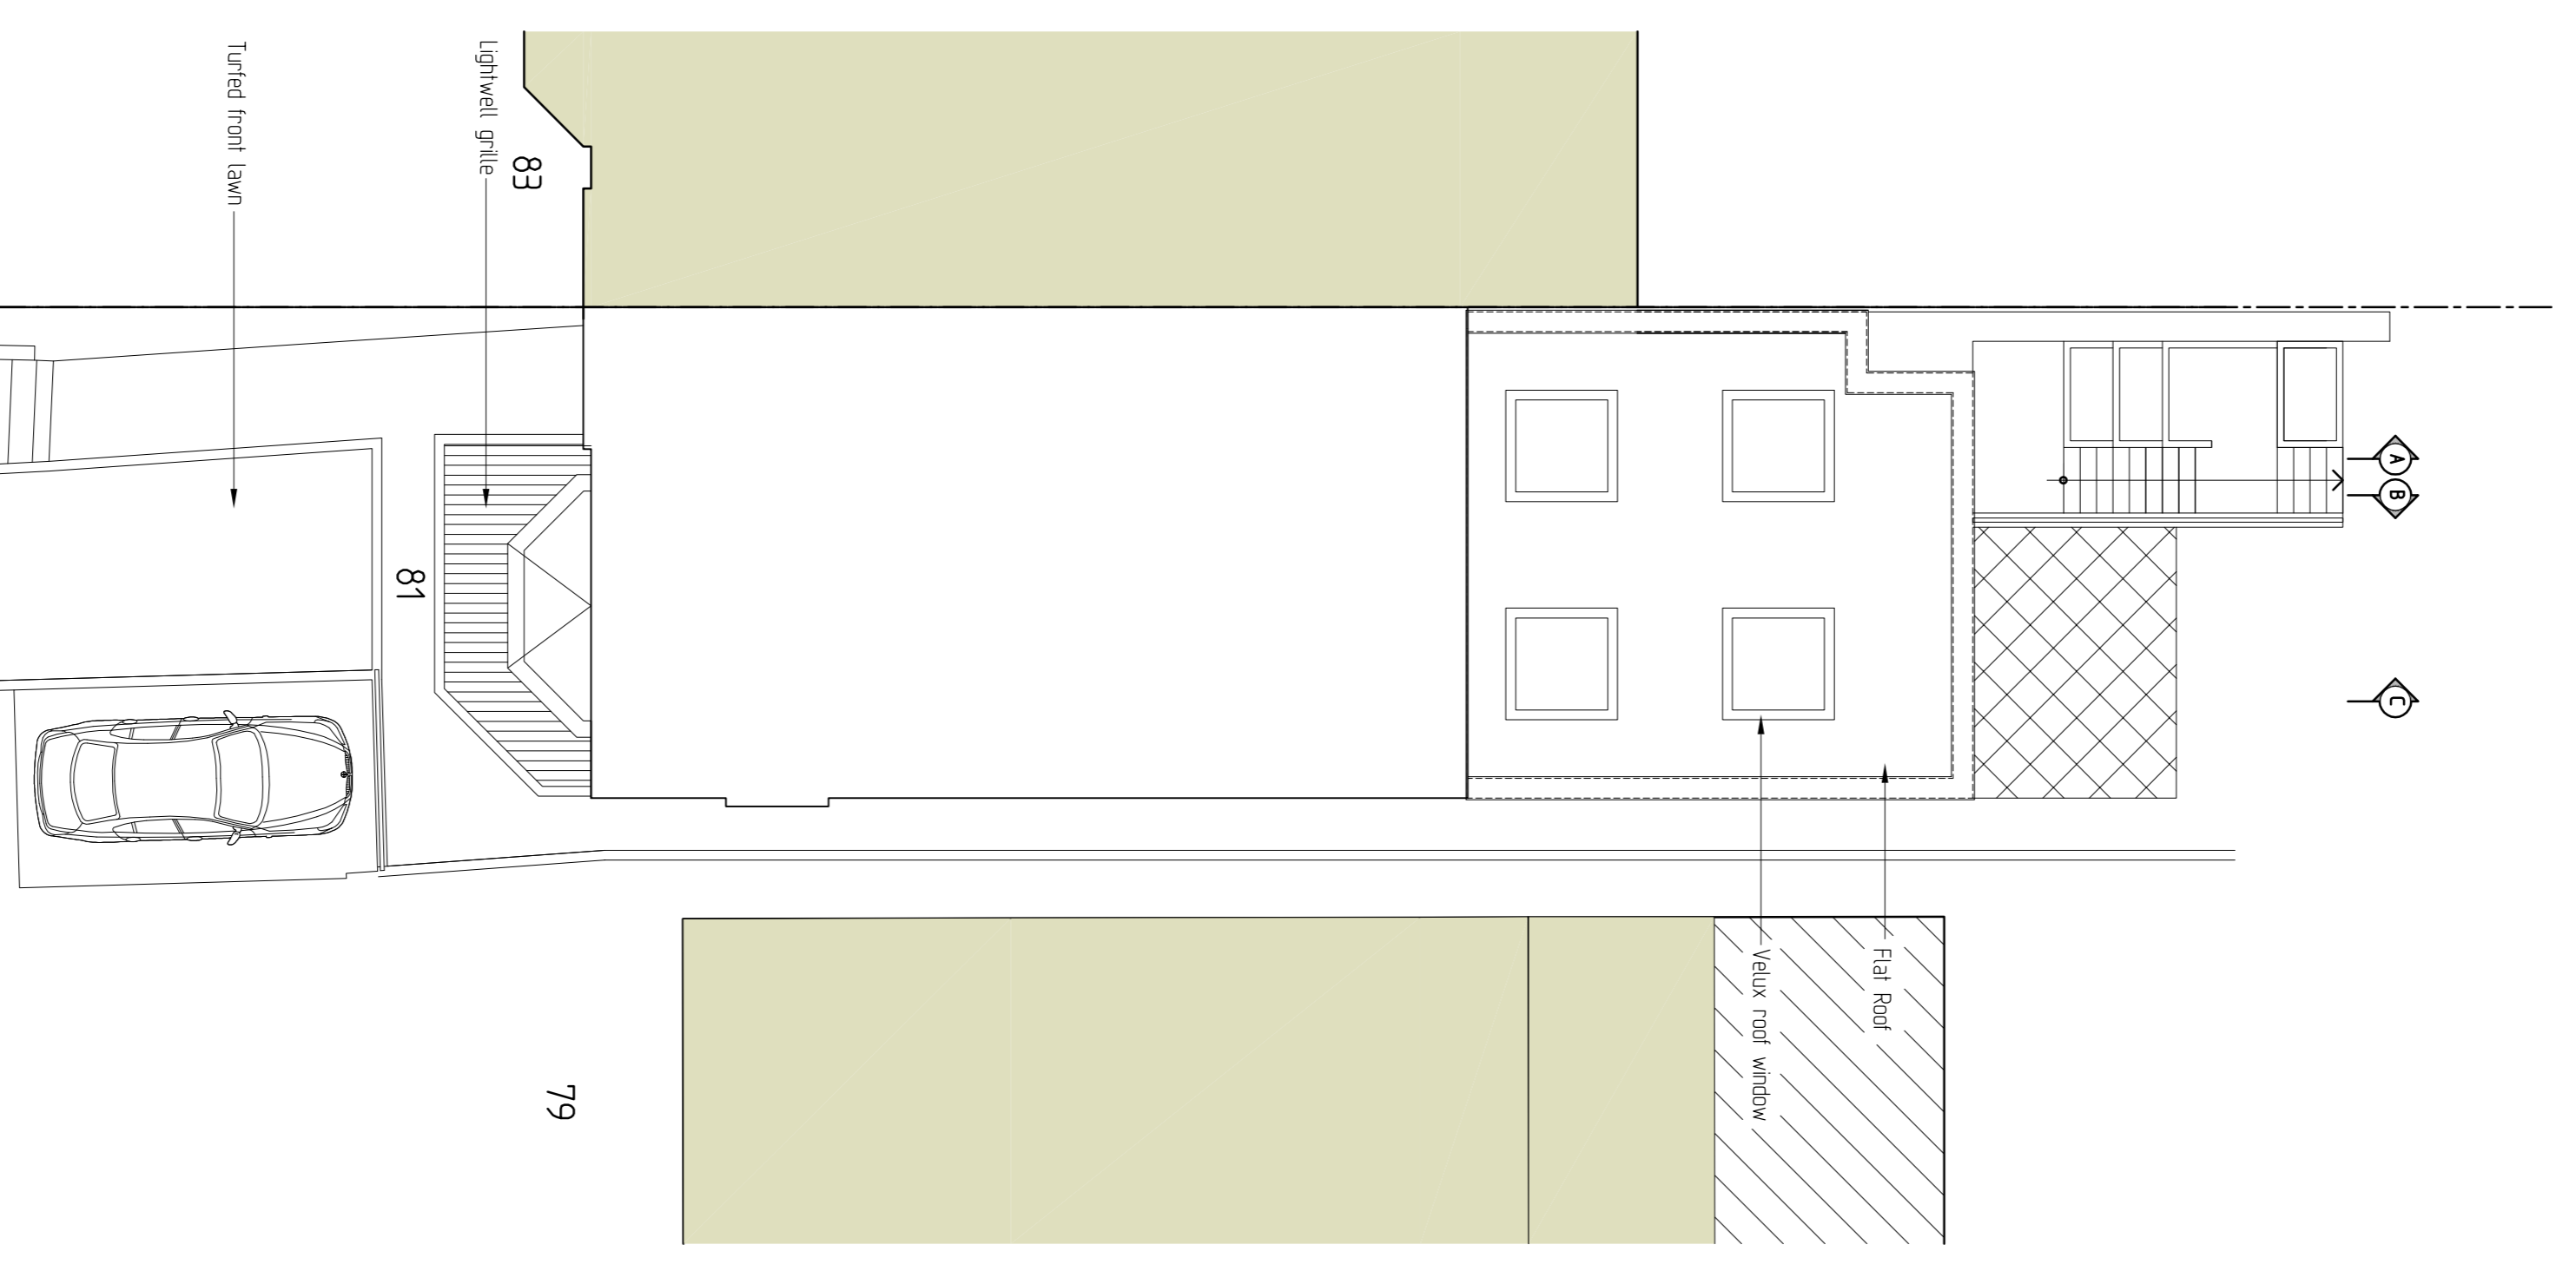

Site Plan 1:250

Rev D Planning Officers comments incorporated 23/03/16  
Rev C Addition information indicated 05/02/16

Project : **Basement Extension to 81 Fordwych Road West Hampstead London**

Title : **Basement Extension Scheme Proposal - FLOOR PLANS**

Date :	Scale :	Drawing No. :	Revision :
Oct 2015	1:100	31-14-EX21	0