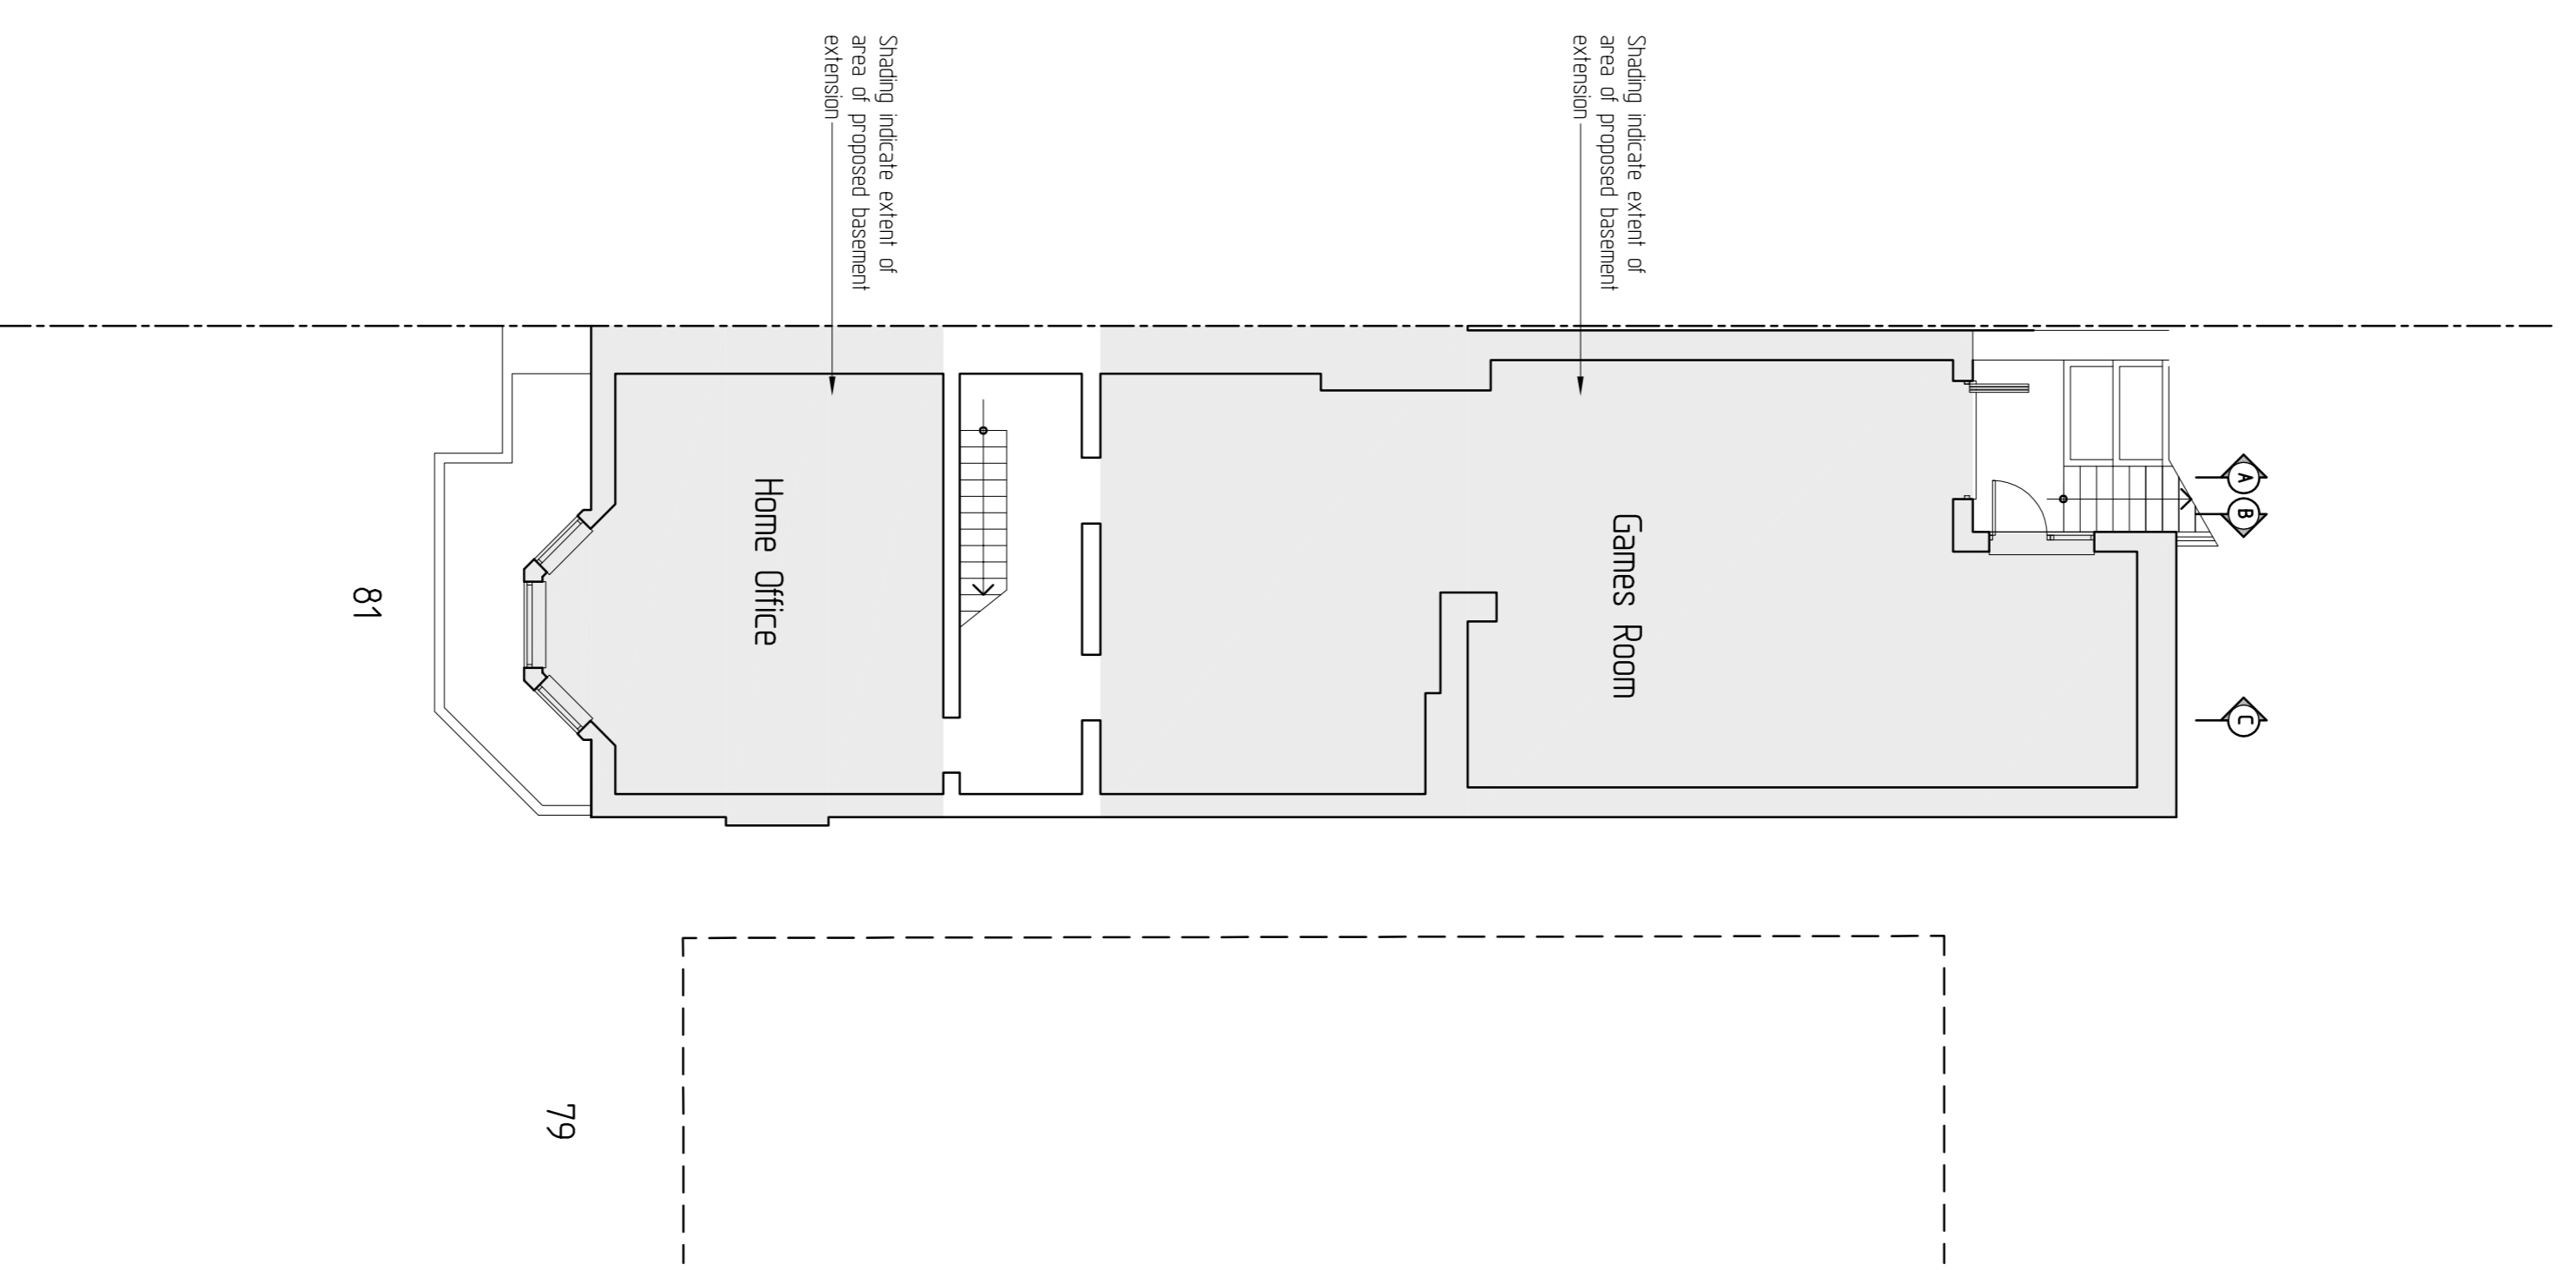

Site Plan 1:250

Rev D Planning Officers comments incorporated 23/03/16  
Rev C Addition information indicated 05/02/16

Project : **Basement Extension to 81 Fordwych Road West Hampstead London**

Title : **Basement Extension Scheme Proposal - FLOOR PLANS**

Date :	Scale :	Drawing No. :	Revision :
Oct 2015	1:100	31-14-EX21	0