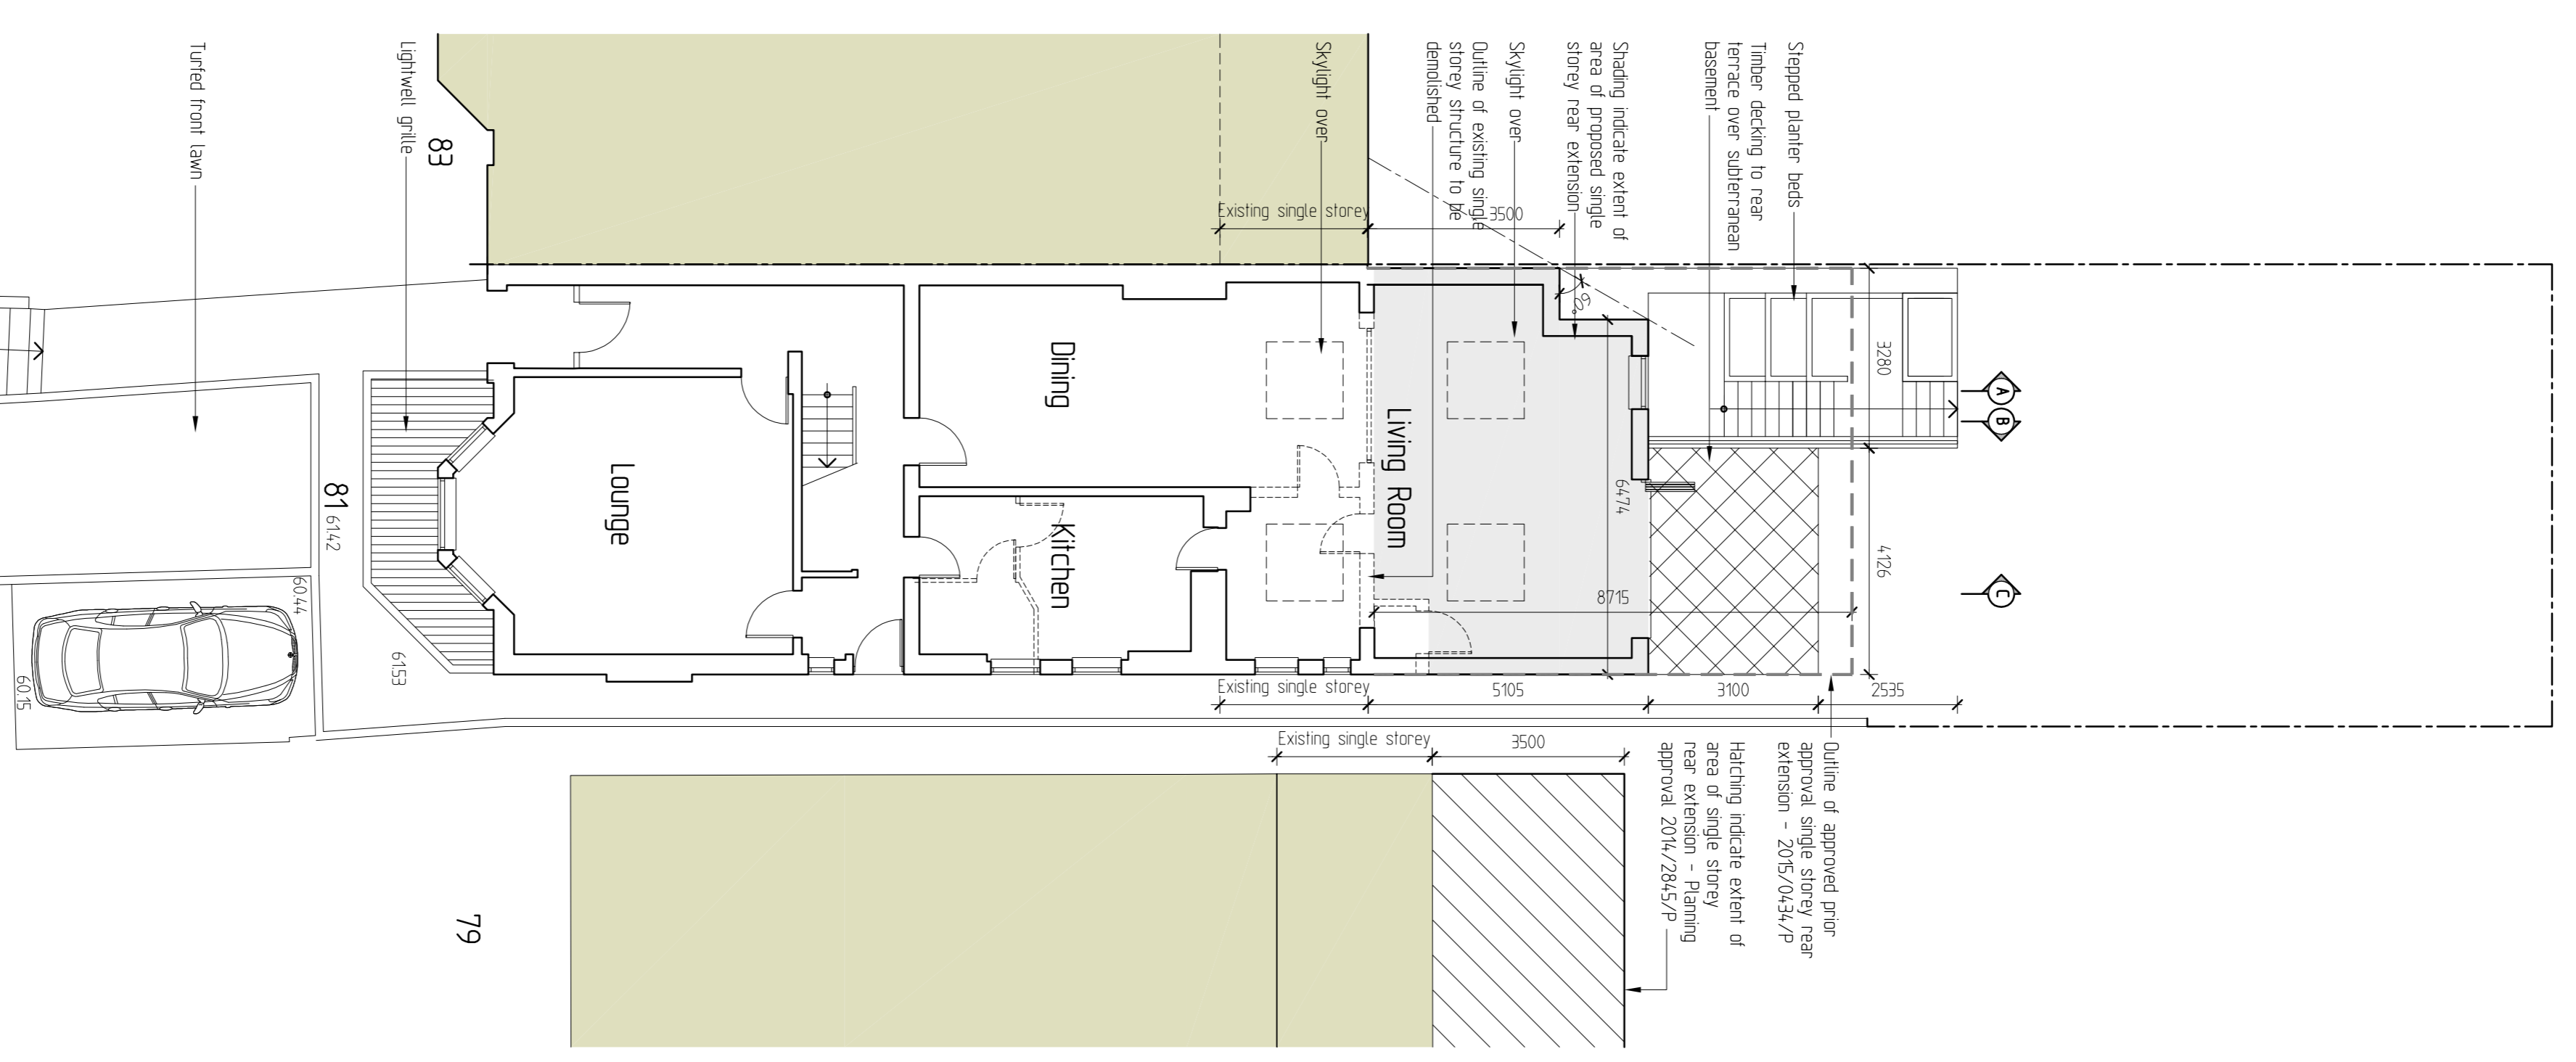

Site Plan 1:250

Rev D Planning Officers comments incorporated 23/03/16  
Rev C Addition information indicated 05/02/16

Project : **Basement Extension to 81 Fordwych Road West Hampstead London**

Title : **Basement Extension Scheme Proposal - FLOOR PLANS**

Date :	Scale :	Drawing No. :	Revision :
Oct 2015	1:100	31-14-EX21	0